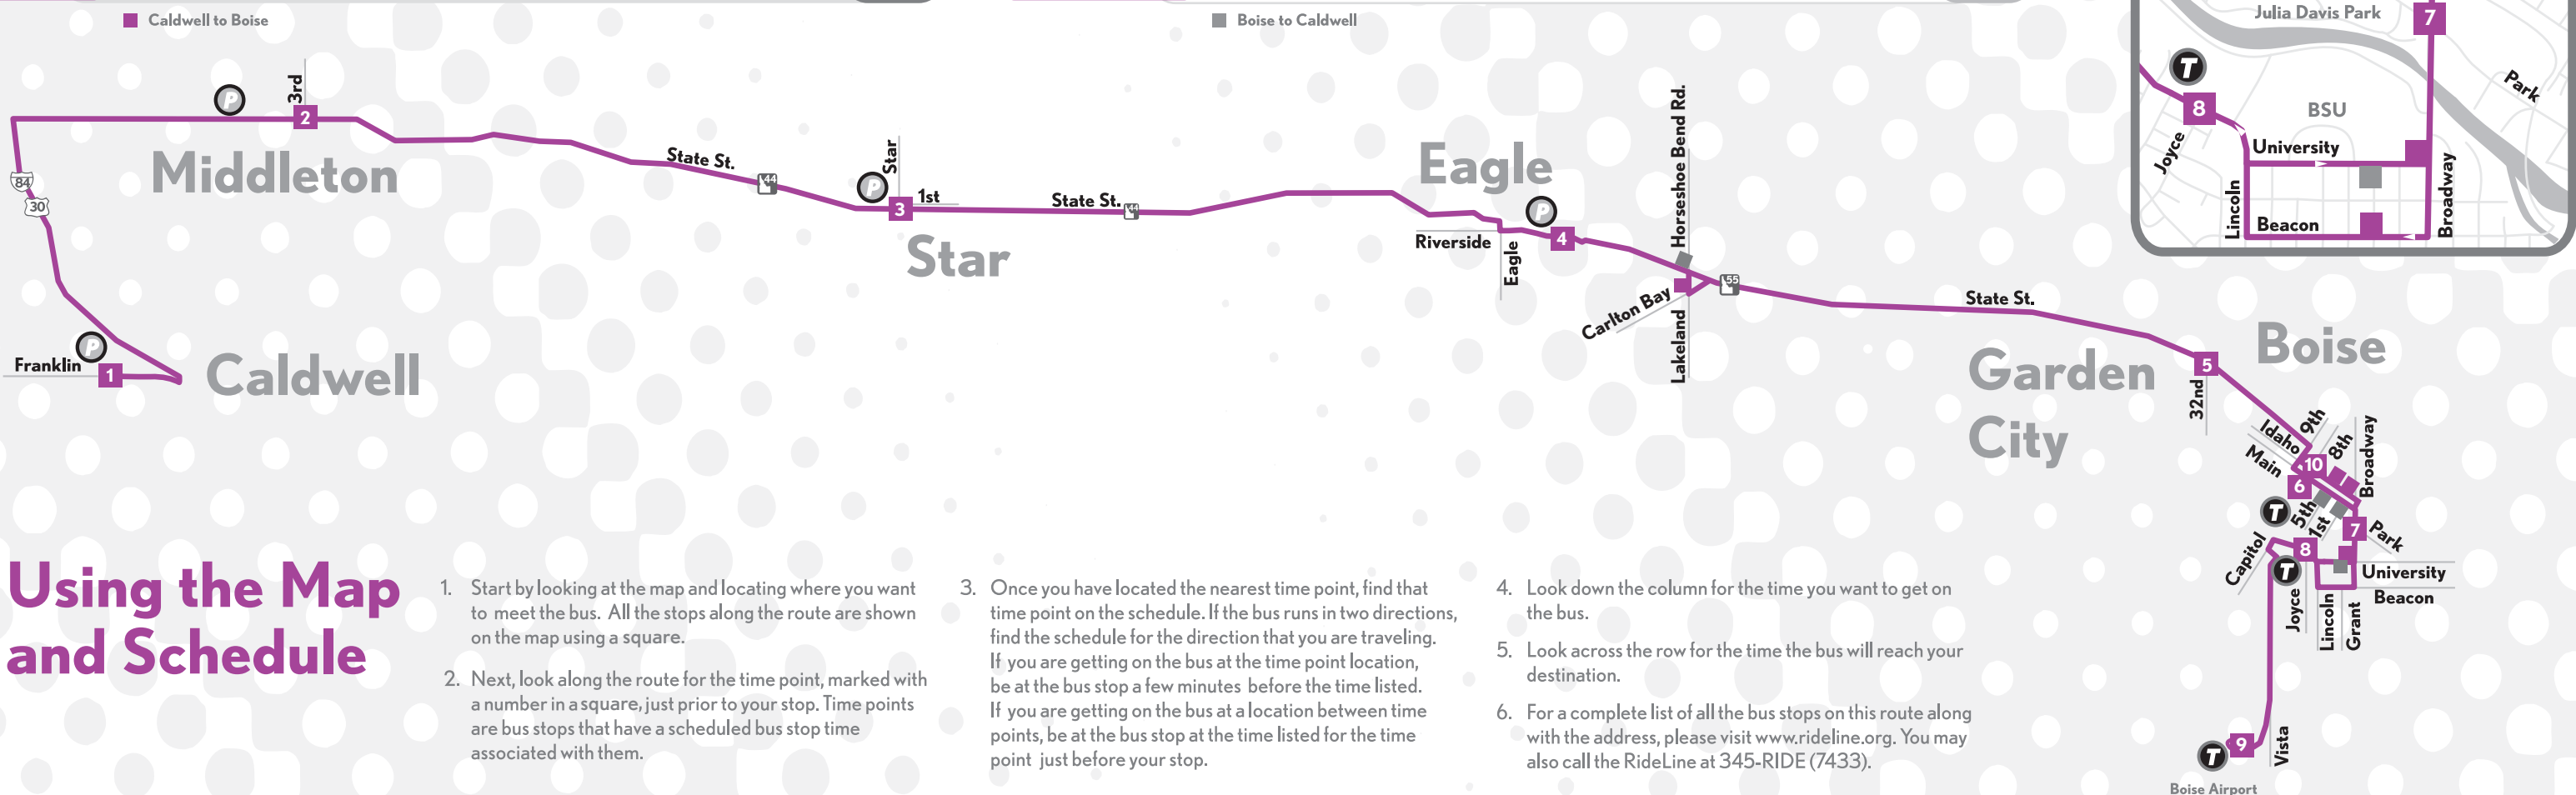

SCHEDULE

One Trip Peak Service • No Mid-day Service • No Weekend Service

- Transfer Location
- Park & Ride Lot
- Time Points
- Bus Stops

For more information please
Call RideLine: 345-RIDE (7433)
Visit: rideline.org

Routes and information subject to change without notice.

Direction	Time
Caldwell to Boise	6:30
	6:43
	6:56
	7:14
	7:38
	7:50
	7:54
	8:00
	8:10
AM	

Direction	Time
Boise to Caldwell	5:00
	5:10
	5:14
	5:18
	5:29
	5:45
	6:06
	6:17
	6:30
	PM

Using the Map and Schedule

- Start by looking at the map and locating where you want to meet the bus. All the stops along the route are shown on the map using a square.
- Next, look along the route for the time point, marked with a number in a square, just prior to your stop. Time points are bus stops that have a scheduled bus stop time associated with them.
- Once you have located the nearest time point, find that time point on the schedule. If the bus runs in two directions, find the schedule for the direction that you are traveling. If you are getting on the bus at the time point location, be at the bus stop a few minutes before the time listed. If you are getting on the bus at a location between time points, be at the bus stop at the time listed for the time point just before your stop.
- Look down the column for the time you want to get on the bus.
- Look across the row for the time the bus will reach your destination.
- For a complete list of all the bus stops on this route along with the address, please visit www.rideline.org. You may also call the RideLine at 345-RIDE (7433).