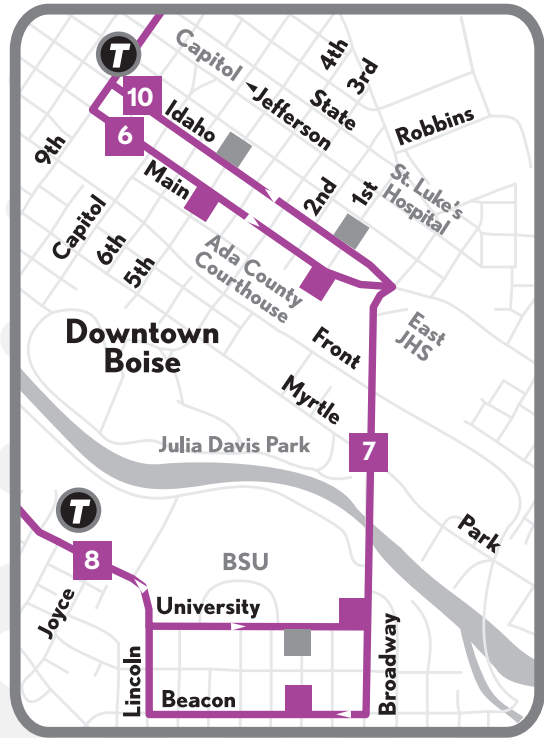

SCHEDULE

One Trip Peak Service • No Mid-day Service • No Weekend Service

- Transfer Location
- Park & Ride Lot
- Time Points
- Bus Stops

For more information please
Call RideLine: 345-RIDE (7433)
Visit: rideline.org

Routes and information subject to change without notice.

Direction	Time
Caldwell to Boise	6:30
	6:43
	6:56
	7:14
	7:38
	7:50
	7:54
	8:00
	8:10
AM	

Direction	Time
Boise to Caldwell	5:00
	5:10
	5:14
	5:18
	5:29
	5:45
	6:06
	6:17
	6:30
	PM

Using the Map and Schedule

- Start by looking at the map and locating where you want to meet the bus. All the stops along the route are shown on the map using a square.
- Next, look along the route for the time point, marked with a number in a square, just prior to your stop. Time points are bus stops that have a scheduled bus stop time associated with them.
- Once you have located the nearest time point, find that time point on the schedule. If the bus runs in two directions, find the schedule for the direction that you are traveling. If you are getting on the bus at the time point location, be at the bus stop a few minutes before the time listed. If you are getting on the bus at a location between time points, be at the bus stop at the time listed for the time point just before your stop.
- Look down the column for the time you want to get on the bus.
- Look across the row for the time the bus will reach your destination.
- For a complete list of all the bus stops on this route along with the address, please visit www.rideline.org. You may also call the RideLine at 345-RIDE (7433).