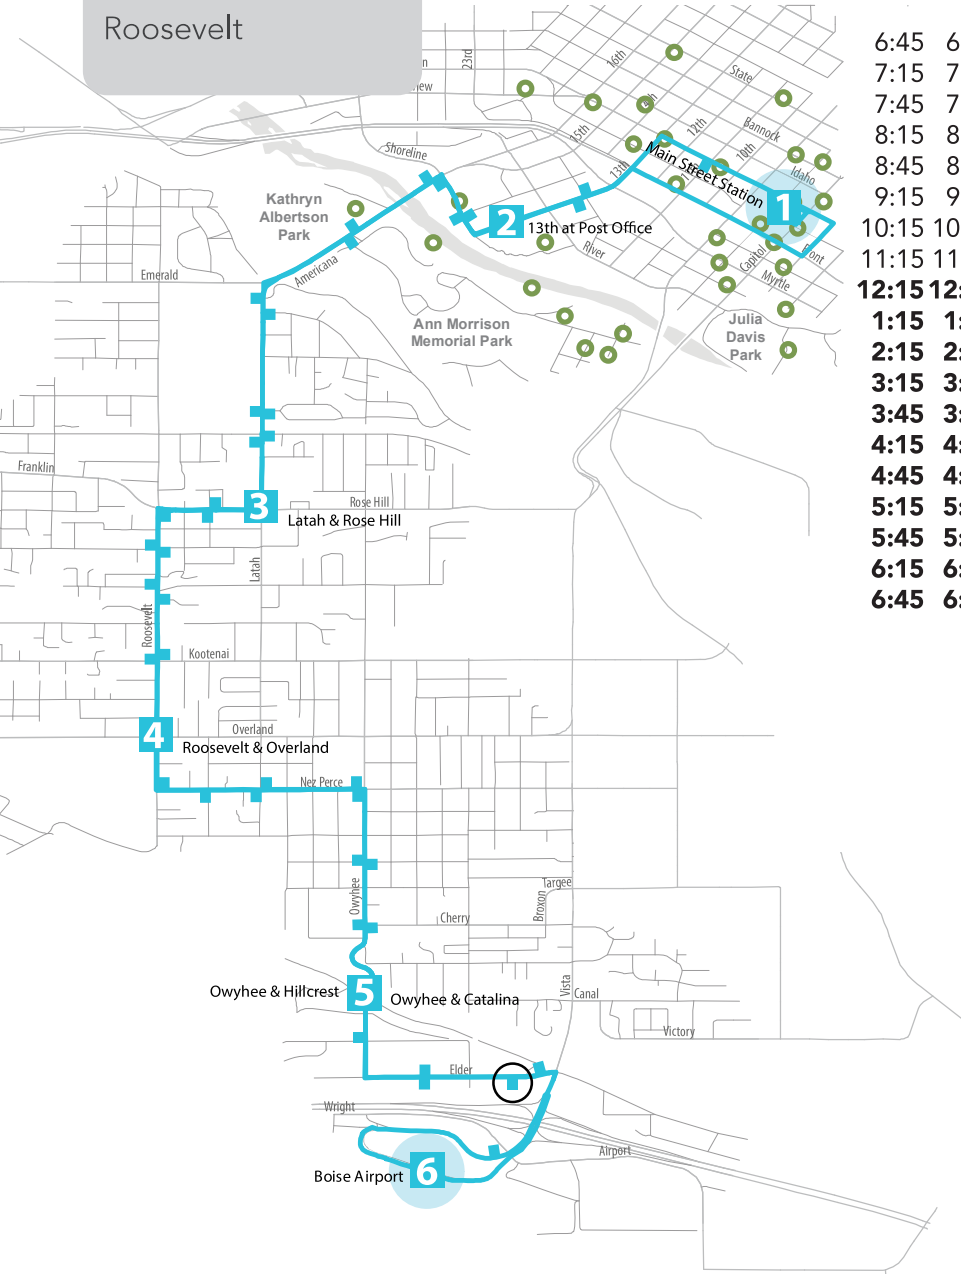

ROUTE 4

Roosevelt

- 1 Main Street Station
- 2 13th at Post Office
- 3 Latah & Rose Hill
- 4 Roosevelt & Overland
- 5 Owyhee & Hillcrest
- 6 Boise Airport

- 6 Boise Airport
- 5 Owyhee & Catalina
- 4 Roosevelt & Overland
- 3 Latah & Rose Hill
- 2 13th at Post Office
- 1 Main Street Station

WEEKDAY

1	2	3	4	5	6	6	5	4	3	2	1
6:45	6:50	6:56	7:00	7:04	7:09	6:10	6:14	6:18	6:22	6:29	6:34
7:15	7:20	7:26	7:30	7:34	7:39	6:40	6:44	6:48	6:52	6:59	7:04
7:45	7:50	7:56	8:00	8:04	8:09	7:10	7:14	7:18	7:22	7:29	7:34
8:15	8:20	8:26	8:30	8:34	8:39	7:40	7:44	7:48	7:52	7:59	8:04
8:45	8:50	8:56	9:00	9:04	9:09	8:10	8:14	8:18	8:22	8:29	8:34
9:15	9:20	9:26	9:30	9:34	9:39	8:40	8:44	8:48	8:52	8:59	9:04
10:15	10:20	10:26	10:30	10:34	10:39	9:40	9:44	9:48	9:52	9:59	10:04
11:15	11:20	11:26	11:30	11:34	11:39	10:40	10:44	10:48	10:52	10:59	11:04
12:15	12:20	12:26	12:30	12:34	12:39	12:40	12:44	12:48	12:52	12:59	1:04
1:15	1:20	1:26	1:30	1:34	1:39	1:40	1:44	1:48	1:52	1:59	2:04
2:15	2:20	2:26	2:30	2:34	2:39	2:40	2:44	2:48	2:52	2:59	3:04
3:15	3:20	3:26	3:30	3:34	3:39	3:10	3:14	3:18	3:22	3:29	3:34
3:45	3:50	3:56	4:00	4:04	4:09	3:40	3:44	3:48	3:52	3:59	4:04
4:15	4:20	4:26	4:30	4:34	4:39	4:10	4:14	4:18	4:22	4:29	4:34
4:45	4:50	4:56	5:00	5:04	5:09	4:40	4:44	4:48	4:52	4:59	5:04
5:15	5:20	5:26	5:30	5:34	5:39	5:10	5:14	5:18	5:22	5:29	5:34
5:45	5:50	5:56	6:00	6:04	6:09	5:40	5:44	5:48	5:52	5:59	6:04
6:15	6:20	6:26	6:30	6:34	6:39	6:10	6:14	6:18	6:22	6:29	6:34
6:45	6:50	6:56	7:00	7:04	7:09						

BOLD = PM

- Time Points
- Stops
- Boise GreenBike Station
- Transfer Location
- Park & Ride

Routes and times subject to change without notice.
For the most up to date information, visit valleyregionaltransit.org