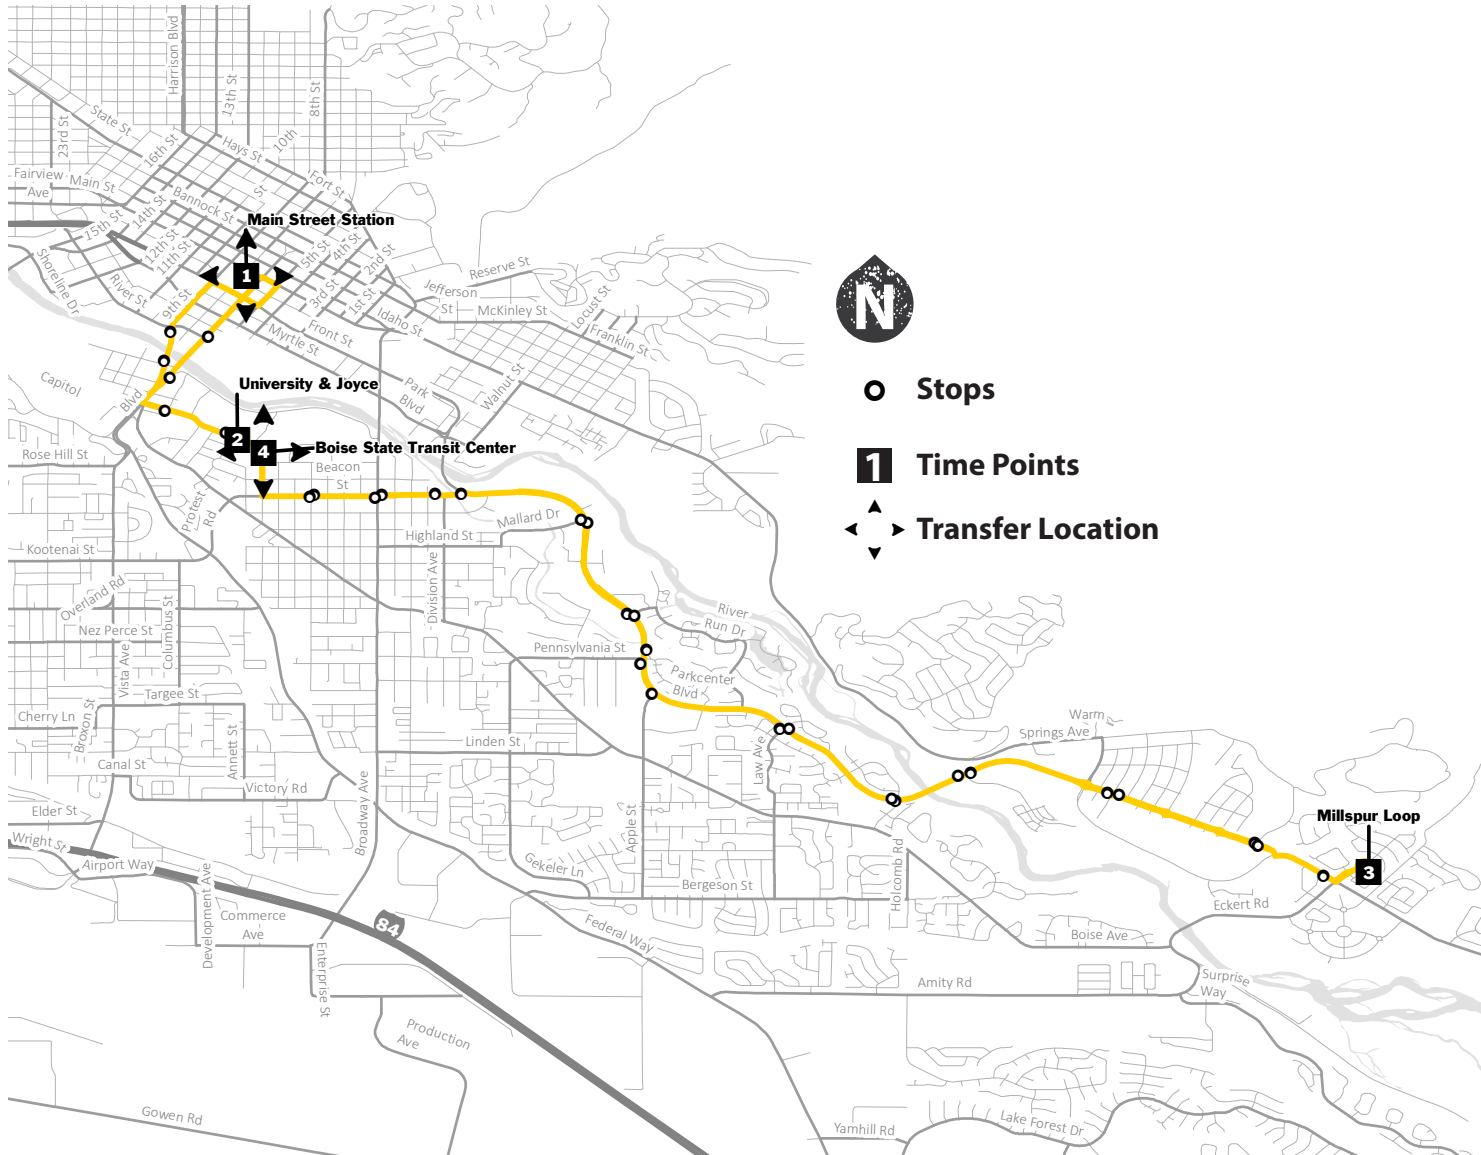

ROUTE

1

Harris Ranch via Parkcenter

↑
DOWNTOWN
TO HARRIS RANCH

Main Street
Station

1

University
& Joyce

2

Millspur
Loop

3

↓
HARRIS RANCH
TO DOWNTOWN

Millspur
Loop

3

Boise State
Transit Center

4

Main Street
Station

1

WEEKDAY

----	----	----	6:10	6:26	6:34
----	----	----	6:40	6:56	7:04
6:45	6:52	7:07	7:11	7:27	7:35
7:15	7:22	7:37	7:41	7:57	8:05
7:45	7:52	8:07	8:12	8:28	8:36
8:15	8:22	8:37	8:42	8:58	9:06
8:45	8:52	9:07	9:12	9:28	9:36
9:45	9:51	10:12	10:12	10:33	10:40
10:45	10:55	11:12	11:12	11:33	11:40
11:45	11:54	12:12	12:12	12:33	12:40
12:45	12:54	1:12	1:12	1:33	1:40
1:45	1:55	2:12	2:12	2:34	2:42
2:45	2:55	3:13	3:13	3:34	3:42
3:15	3:25	3:43	3:43	4:04	4:12
3:45	3:55	4:13	4:13	4:34	4:42
4:15	4:25	4:43	4:43	5:04	5:12
4:45	4:55	5:13	5:13	5:34	5:42
5:15	5:25	5:43	5:43	6:04	6:12
5:45	5:55	6:13	6:13	6:34	6:42
6:15	6:25	6:42	----	----	----

BOLD = P.M.

Routes and times subject to change without notice.
 For the most up to date information and a complete list of stops, visit valleyregionaltransit.org