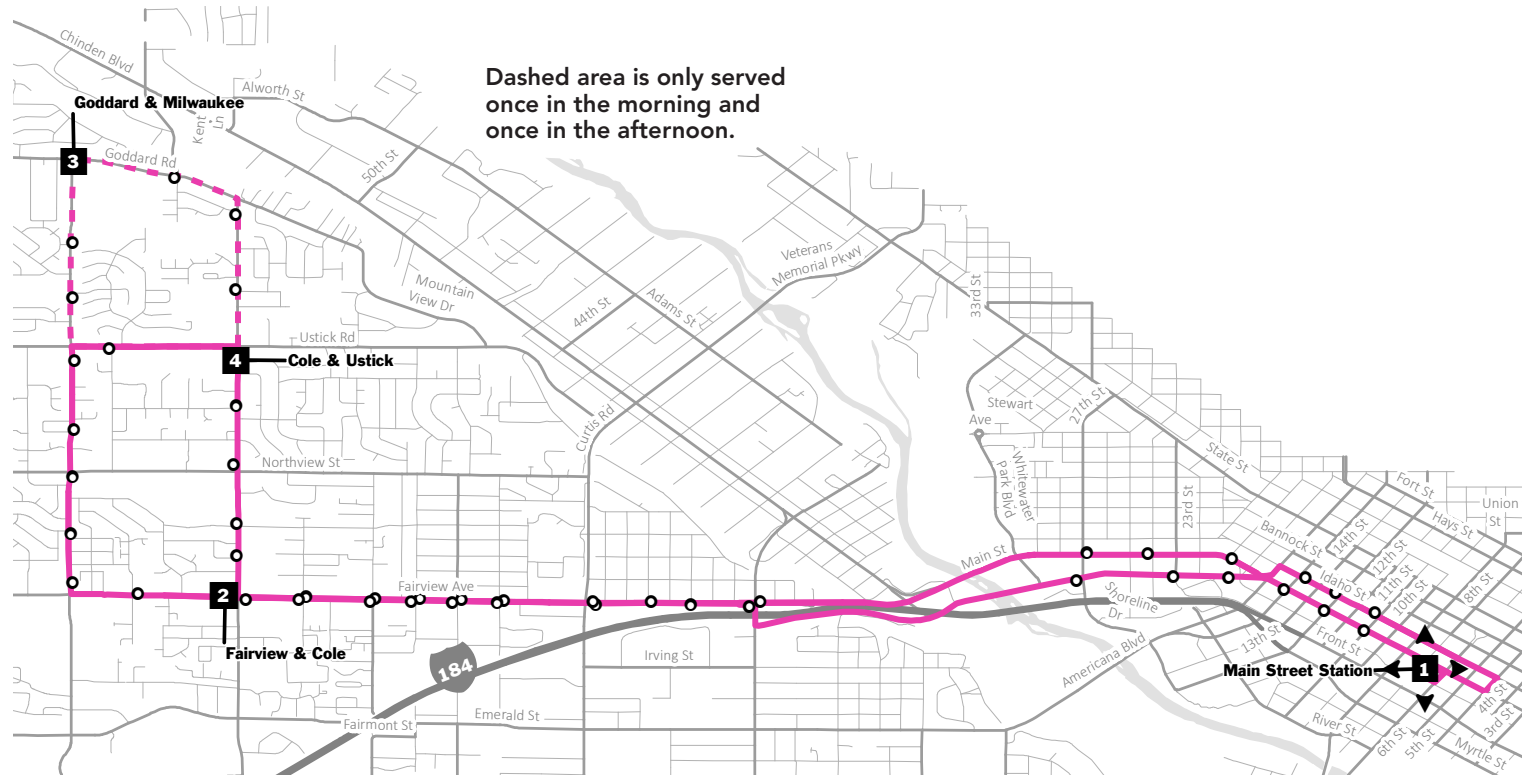

# ROUTE 7A•7B

Fairview

**WEEKDAY**

	5:45	5:58		6:06	6:06	6:11	6:32
	6:45	6:59		7:11	7:11	7:16	7:38
	7:45	8:00	7:08	8:06	8:06	8:11	8:33
	8:45	9:00		9:06	9:06	9:11	9:33
	9:45	10:00		10:06	10:06	10:11	10:32
	10:45	11:00		11:08	11:08	11:12	11:31
	11:45	12:01		12:08	12:08	12:12	12:31
	12:45	1:01		1:08	1:08	1:12	1:31
	1:45	2:02		2:09	2:09	2:12	2:31
	2:45	3:04		3:11	3:11	3:15	3:33
	3:45	4:03	4:12	4:16	4:16	4:20	4:38
	4:45	5:02		5:14	5:14	5:18	5:35
	5:45	6:02		6:10	6:10	6:14	6:33
	6:45	7:00		7:08	7:08	7:12	7:31
	7:45	8:00		8:06	8:06	8:11	8:31
	8:45	9:00		9:06	9:06	9:10	9:31

**SATURDAY**

	7:45	7:59	8:05	8:18	8:21	8:34
	8:45	8:59	9:05	9:18	9:21	9:34
	9:45	9:59	10:05	10:18	10:21	10:34
	10:45	10:59	11:05	11:18	11:21	11:34
	11:45	11:59	12:05	12:18	12:21	12:34
	12:45	12:59	1:05	1:18	1:21	1:34
	1:45	1:59	2:05	2:18	2:21	2:34
	2:45	2:59	3:05	3:18	3:21	3:34
	3:45	3:59	4:05	4:18	4:21	4:34
	4:45	4:59	5:05	5:18	5:21	5:34
	5:45	5:59	6:05	6:18	6:21	6:34
	6:45	6:59	7:05	7:18	7:21	7:34
	7:45	7:59	8:05	8:18	8:21	8:34
	8:45	8:59	9:05			

Dashed area is only served once in the morning and once in the afternoon.

- N
- Park & Ride
- Stops
- Time Points
- Transfer Location

For the most up to date information and a complete list of stops, visit [valleyregionaltransit.org](http://valleyregionaltransit.org)

Routes and times subject to change without notice.