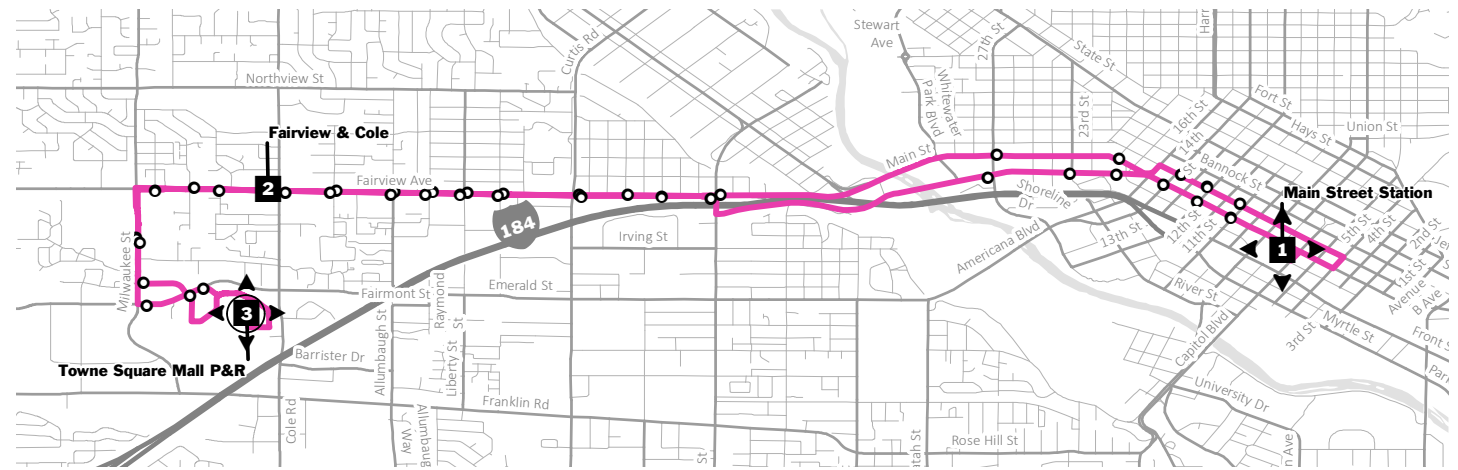

# ROUTE 7A•7B

Fairview

**WEEKDAY**

	5:45	5:58		6:06	6:06	6:11	6:32
	6:45	6:59		7:11	7:11	7:16	7:38
	7:45	8:00	7:08	8:06	8:06	8:11	8:33
	8:45	9:00		9:06	9:06	9:11	9:33
	9:45	10:00		10:06	10:06	10:11	10:32
	10:45	11:00		11:08	11:08	11:12	11:31
	11:45	12:01		12:08	12:08	12:12	12:31
	12:45	1:01		1:08	1:08	1:12	1:31
	1:45	2:02		2:09	2:09	2:12	2:31
	2:45	3:04		3:11	3:11	3:15	3:33
	3:45	4:03	4:12	4:16	4:16	4:20	4:38
	4:45	5:02		5:14	5:14	5:18	5:35
	5:45	6:02		6:10	6:10	6:14	6:33
	6:45	7:00		7:08	7:08	7:12	7:31
	7:45	8:00		8:06	8:06	8:11	8:31
	8:45	9:00		9:06	9:06	9:10	9:31

**WEEKDAY**

	5:15	5:30	5:38	5:45	5:54	6:07
	6:15	6:30	6:38	6:45	6:54	7:07
	7:15	7:30	7:38	7:45	7:54	8:07
	8:15	8:30	8:38	8:45	8:54	9:07
	9:15	9:30	9:38	9:45	9:54	10:07
	10:15	10:30	10:38	10:45	10:54	11:07
	11:15	11:30	11:38	11:45	11:54	12:07
	12:15	12:30	12:38	12:45	12:54	1:07
	1:15	1:30	1:38	1:45	1:54	2:07
	2:15	2:32	2:43	2:45	2:54	3:07
	3:15	3:32	3:43	3:45	3:54	4:07
	4:15	4:32	4:43	4:45	4:54	5:07
	5:15	5:32	5:43	5:45	5:54	6:07
	6:15	6:32	6:43	6:45	6:54	7:07
	7:15	7:32	7:43	7:45	7:54	8:07
	8:15	8:33	8:41	8:45	8:54	9:07

**SATURDAY**

	8:15	8:32	8:38	7:45	7:53	8:08
	9:15	9:32	9:38	8:45	8:53	9:08
	10:15	10:32	10:38	9:45	9:53	10:08
	11:15	11:32	11:38	10:45	10:53	11:08
	12:15	12:32	12:38	11:45	11:53	12:08
	1:15	1:32	1:38	12:45	12:53	1:08
	2:15	2:32	2:38	1:45	1:53	2:08
	3:15	3:32	3:38	2:45	2:53	3:08
	4:15	4:32	4:38	3:45	3:53	4:08
	5:15	5:32	5:38	4:45	4:53	5:08
	6:15	6:32	6:38	5:45	5:53	6:08
	7:15	7:32	7:38	6:45	6:53	7:08
	8:15	8:32	8:38	7:45	7:53	8:08
				8:45	8:53	9:08

Dashed area is only served once in the morning and once in the afternoon.

- N
- Park & Ride
- Stops
- Time Points
- Transfer Location

For the most up to date information and a complete list of stops, visit [valleyregionaltransit.org](http://valleyregionaltransit.org)