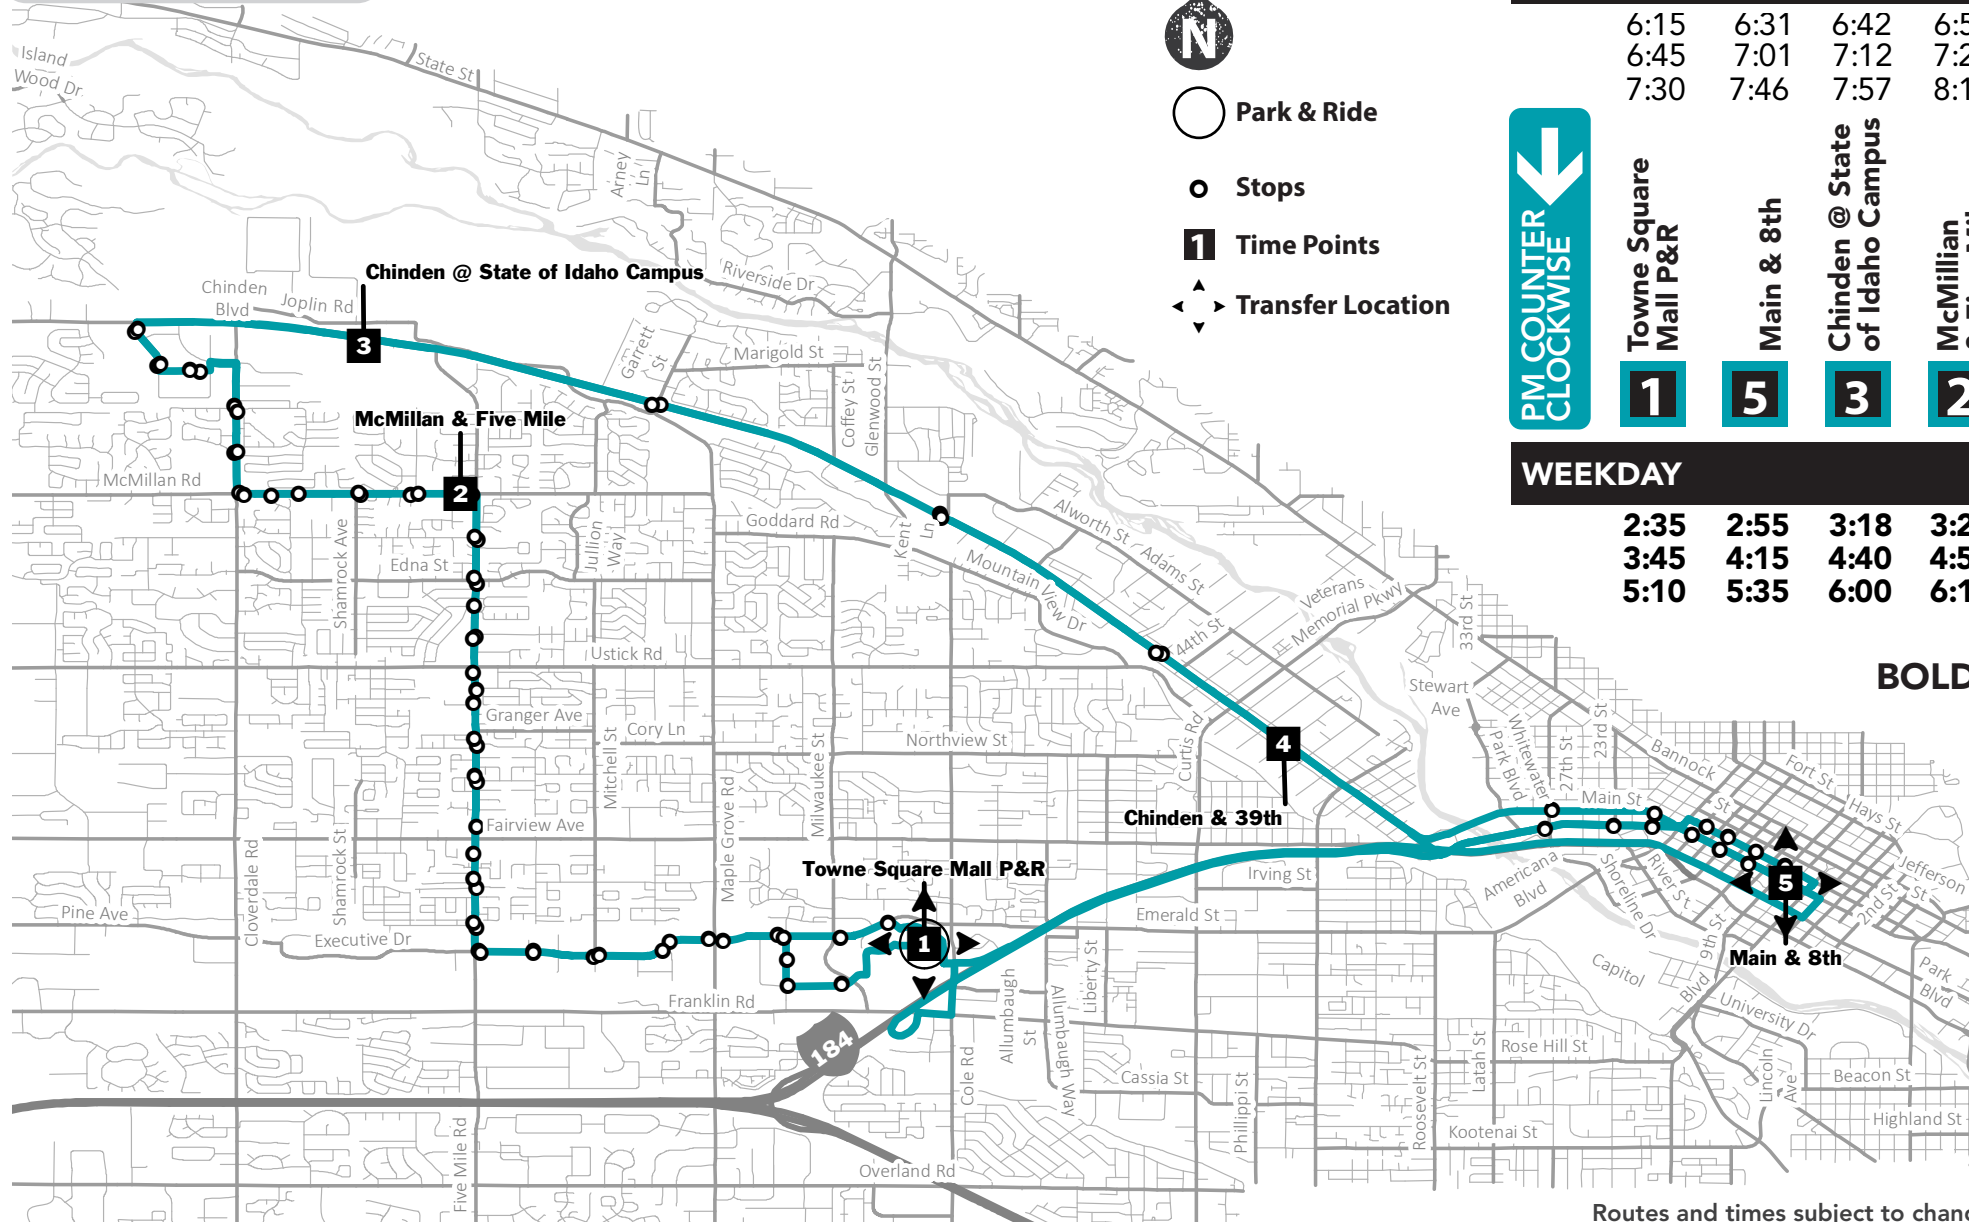

ROUTE

# 8X

Five Mile  
• Chinden

- N
- Park & Ride
- Stops
- Time Points
- Transfer Location

AM  
CLOCKWISE

Towne Square Mall P&R	McMillian & Five Mile	Chinden @ State of Idaho Campus	Chinden & 39th	Main & 8th	Towne Square Mall P&R
<b>1</b>	<b>2</b>	<b>3</b>	<b>4</b>	<b>5</b>	<b>1</b>

WEEKDAY

6:15	6:31	6:42	6:55	7:06	7:40
6:45	7:01	7:12	7:25	7:36	8:10
7:30	7:46	7:57	8:10	8:21	8:55

PM  
COUNTERCLOCKWISE

Towne Square Mall P&R	Main & 8th	Chinden @ State of Idaho Campus	McMillian & Five Mile	Towne Square Mall P&R
<b>1</b>	<b>5</b>	<b>3</b>	<b>2</b>	<b>1</b>

WEEKDAY

2:35	2:55	3:18	3:27	3:41
3:45	4:15	4:40	4:50	5:06
5:10	5:35	6:00	6:10	6:26

**BOLD = P.M.**

Routes and times subject to change without notice.  
For the most up to date information and a complete list of stops, visit [valleyregionaltransit.org](http://valleyregionaltransit.org)