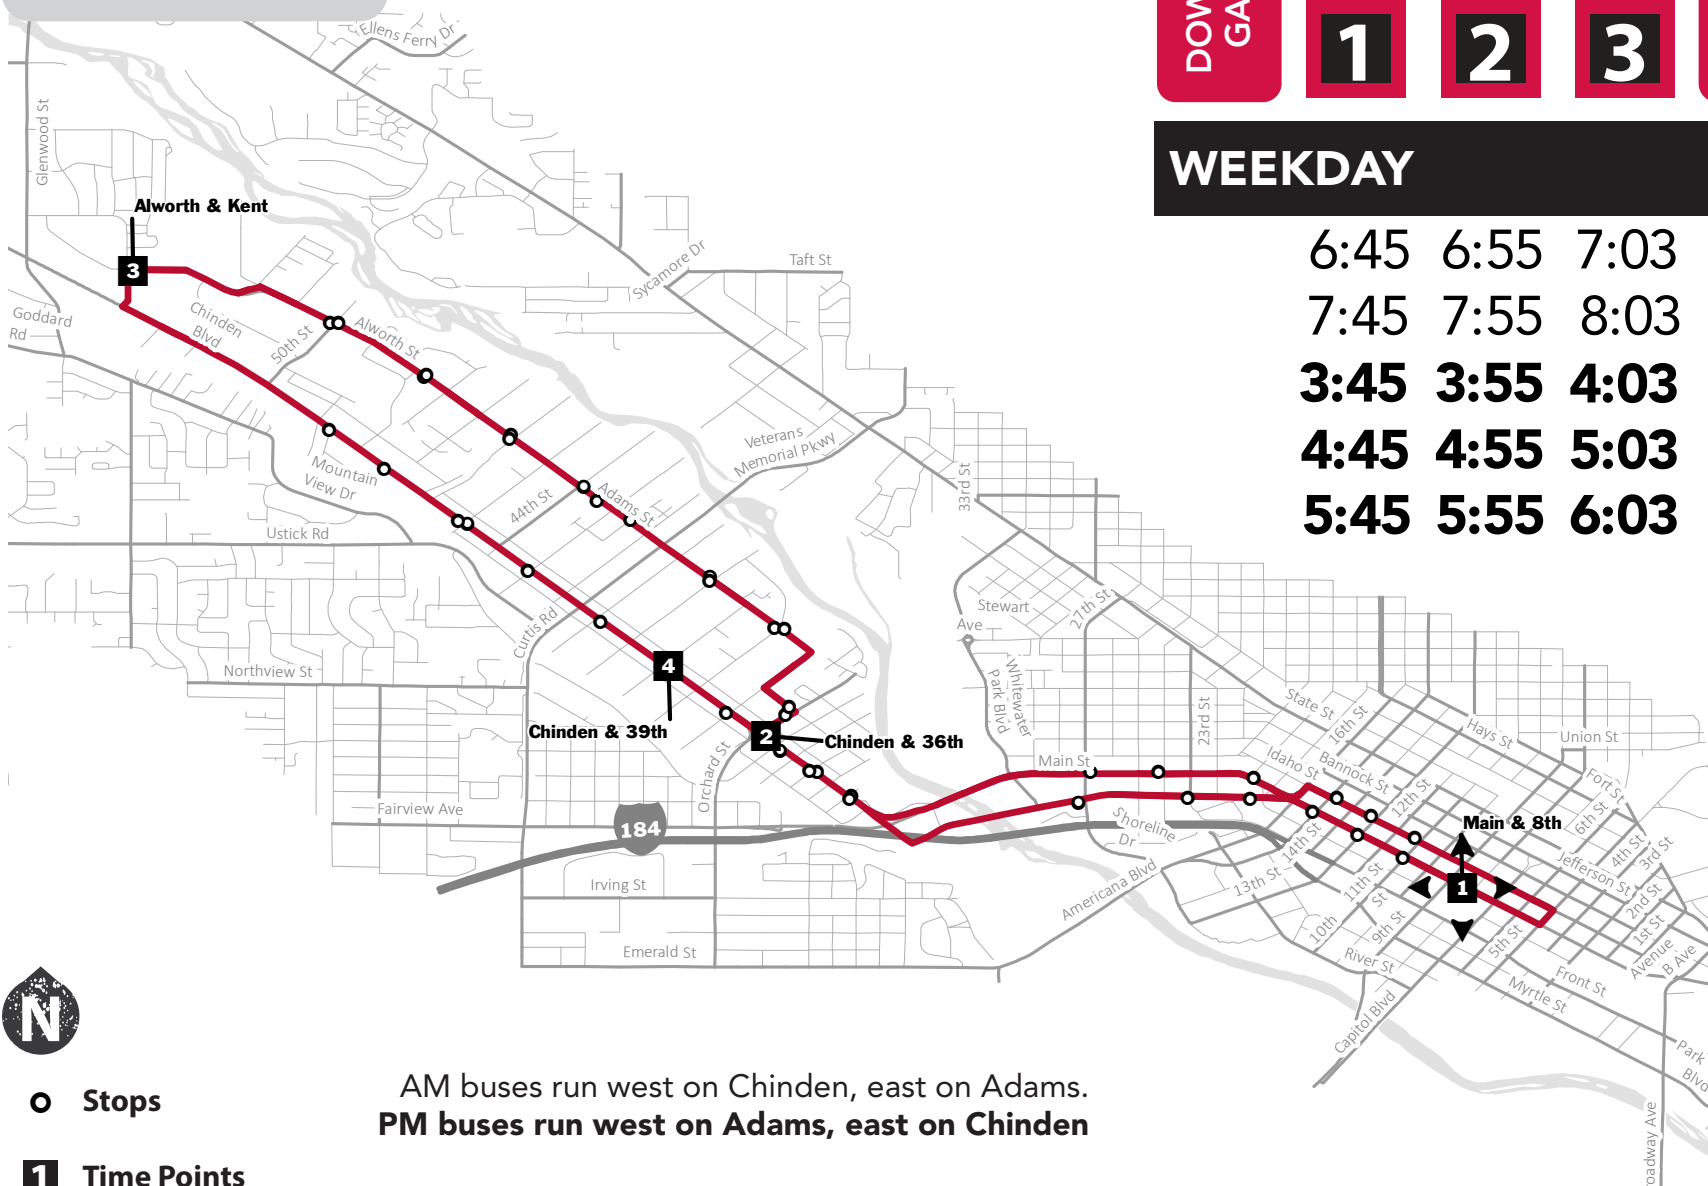

ROUTE

11

Garden City

○ Stops

1 Time Points

Transfer Location

AM buses run west on Chinden, east on Adams.
 PM buses run west on Adams, east on Chinden

DOWNTOWN TO GARDEN CITY

1	2	3	3	4	1
Main & 8th	Chinden & 36th	Alworth & Kent	Alworth & Kent	Chinden & 39th	Main & 8th

WEEKDAY

6:45	6:55	7:03	7:03	---	7:18
7:45	7:55	8:03	8:03	---	8:18
3:45	3:55	4:03	4:03	4:08	4:18
4:45	4:55	5:03	5:03	5:08	5:18
5:45	5:55	6:03	6:03	6:08	6:18

BOLD = P.M.

Routes and times subject to change without notice.
 For the most up to date information and a complete list of stops, visit valleyregionaltransit.org