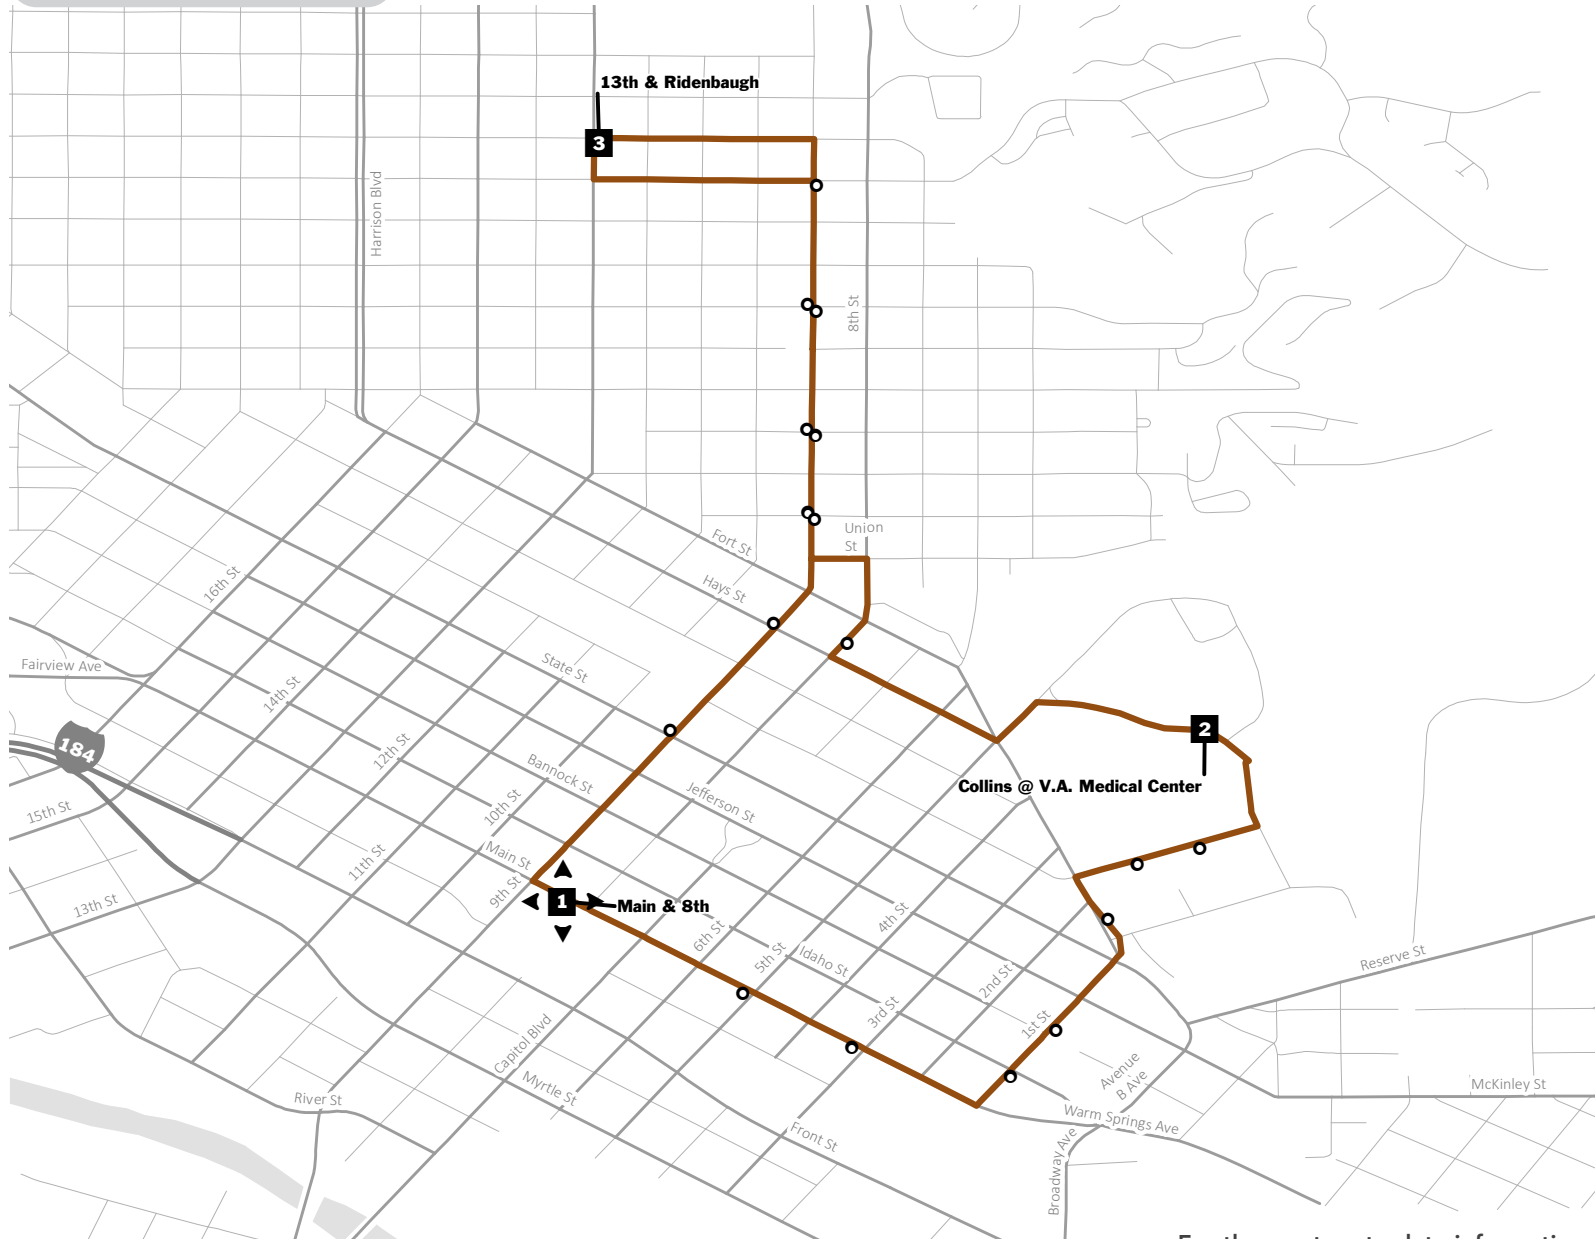

ROUTE

16

VA • Hyde Park

COUNTER
CLOCKWISE LOOP

WEEKDAY

| 1 | 2 | 3 | 1 |
|--------------|-------------------------------|-------------------|--------------|
| Main & 8th | Collins @ V.A. Medical Center | 13th & Ridenbaugh | Main & 8th |
| 6:15 | 6:22 | 6:28 | 6:35 |
| 7:15 | 7:22 | 7:28 | 7:35 |
| 8:15 | 8:22 | 8:28 | 8:35 |
| 9:15 | 9:22 | 9:28 | 9:35 |
| 10:15 | 10:22 | 10:28 | 10:35 |
| 11:15 | 11:22 | 11:28 | 11:35 |
| 12:15 | 12:22 | 12:28 | 12:35 |
| 1:15 | 1:22 | 1:28 | 1:35 |
| 2:15 | 2:22 | 2:28 | 2:35 |
| 3:15 | 3:22 | 3:28 | 3:35 |
| 4:15 | 4:22 | 4:28 | 4:35 |
| 5:15 | 5:22 | 5:28 | 5:35 |
| 6:15 | 6:22 | 6:28 | 6:35 |

BOLD = P.M.

- Stops
- 1** Time Points
- ◀▶ Transfer Location

Routes and times subject to change without notice.
For the most up to date information and a complete list of stops, visit valleyregionaltransit.org