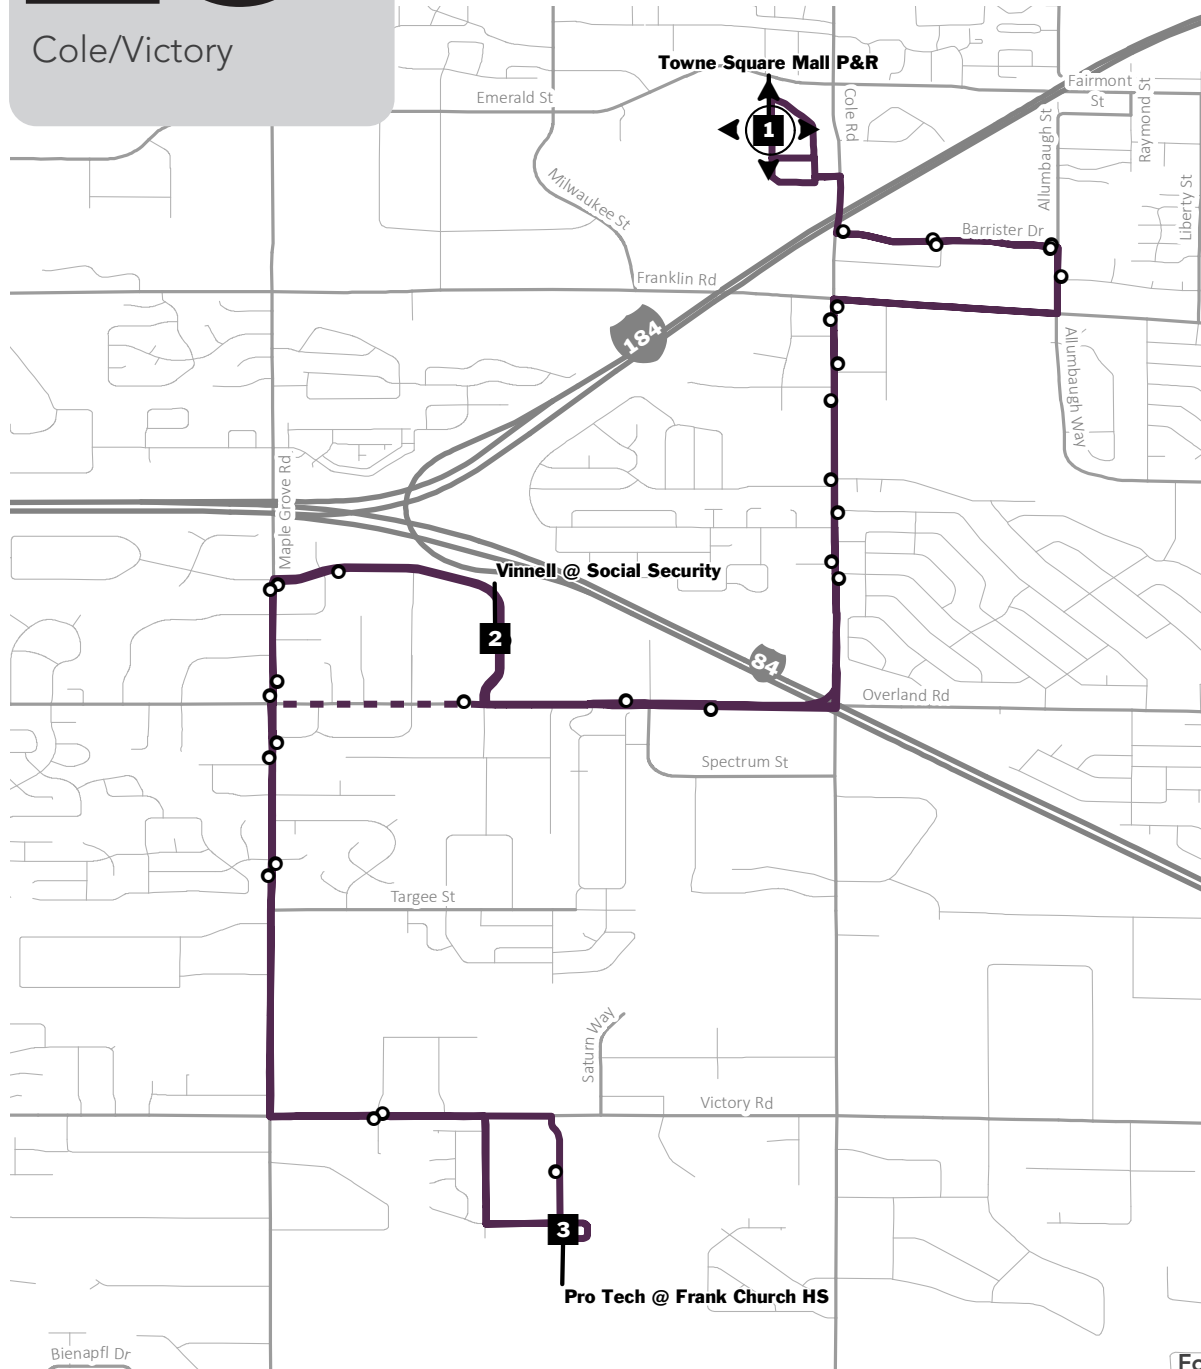

Weekday 5:30 A.M. to 7:30 P.M.

* For route specific hours of operation, please refer to the printed or online schedules.

MAJOR TRANSFER LOCATIONS

Main Street Station

Main & Capitol Routes 1, 2, 3, 4, 5, 6, 7A, 7B, 9

● Pro Tech @ Frank Church HS

valleyride
 bus transportation

A Service of Valley Regional Transit

ROUTE 28

Cole/Victory

MALL TO FRANK CHURCH HS

Towne Square Mall P&R
1

Vinnell @ Social Security
2

Pro Tech @ Frank Church HS
3

FRANK CHURCH HS TO MALL

Pro Tech @ Frank Church HS
3

Vinnell @ Social Security
2

Towne Square Mall P&R
1

WEEKDAY

7:40	---	*8:01	7:10	7:19	7:30
8:45	8:58	9:11	8:15	8:24	8:35
9:45	9:58	10:11	9:15	9:24	9:35
10:45	10:58	11:11	10:15	10:24	10:35
11:45	11:58	12:11	11:15	11:24	11:35
12:45	12:58	1:11	12:15	12:24	12:35
1:45	1:58	2:11	1:15	1:24	1:35
2:45	2:58	3:11	2:15	2:24	2:35
3:45	3:58	4:11	3:15	3:24	3:35
4:45	4:58	5:11	4:15	4:24	4:35
5:45	5:58	6:11	5:15	5:24	5:35
6:45	6:58	7:11	6:15	6:24	6:35

*This trip follows the dotted line on Overland.

BOLD = P.M.

Park & Ride

Stops

Time Points

Transfer Location

Routes and times subject to change without notice.

For the most up to date information and a complete list of stops, visit valleyregionaltransit.org