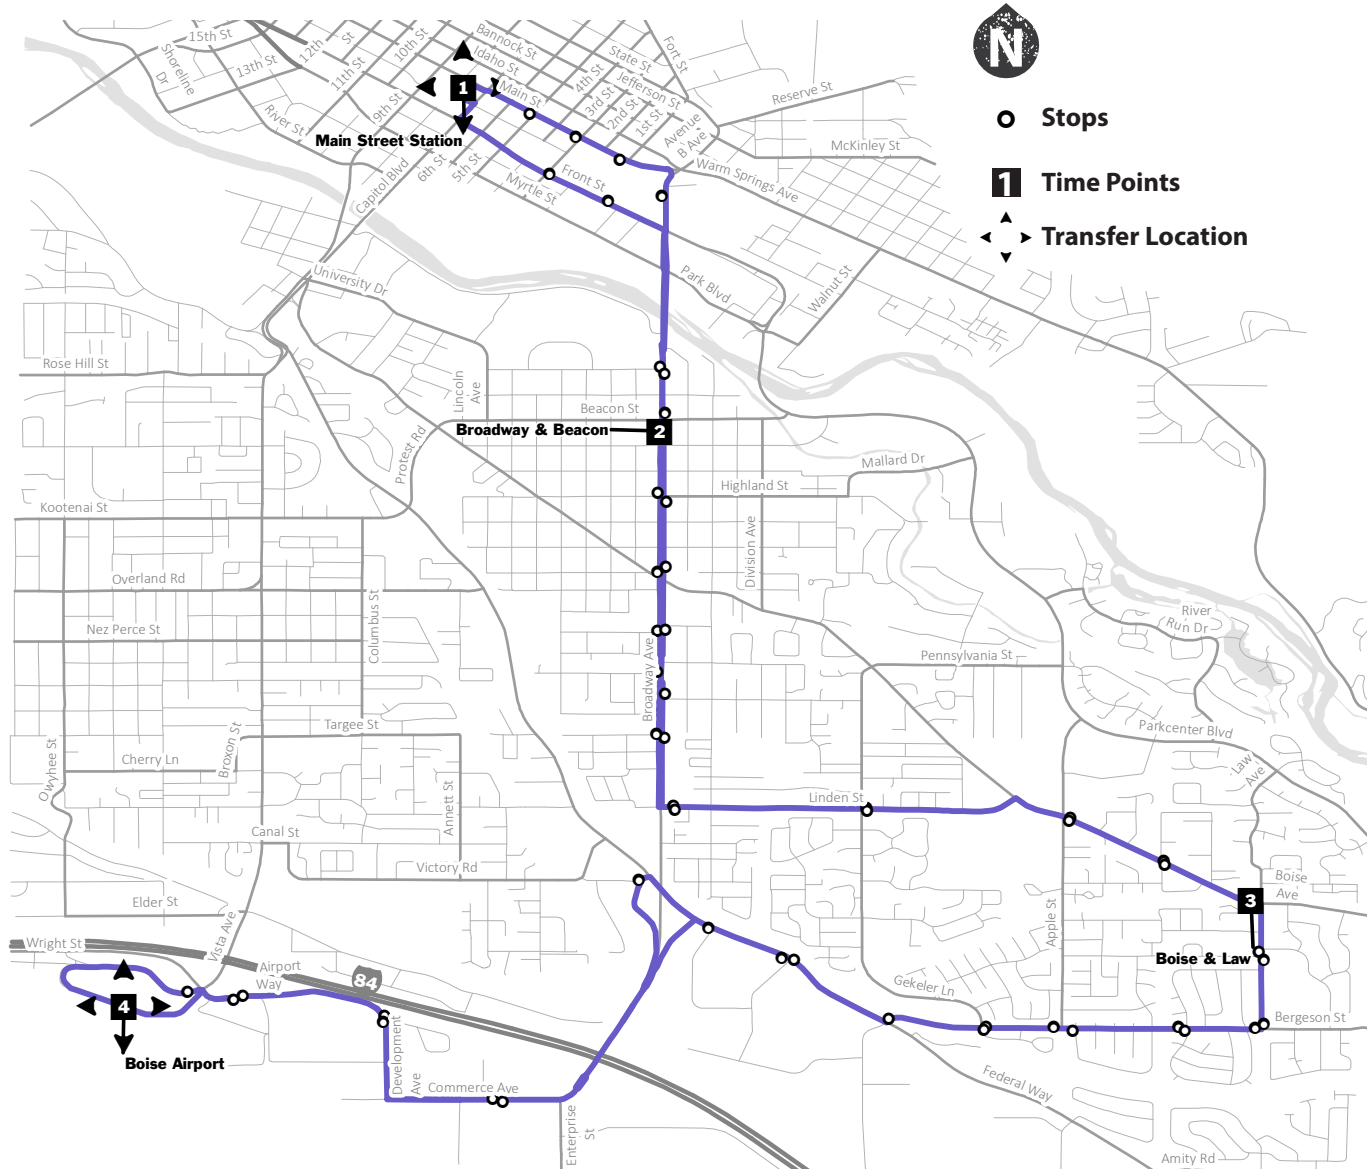

Weekday 5:30 A.M. to 7:30 P.M.

* For route specific hours of operation, please refer to the printed or online schedules.

MAJOR TRANSFER LOCATIONS

Main Street Station

Main & Capitol Routes 1, 2, 3, 4, 5, 6, 7A, 7B, 9

To learn about additional services and information, visit:
valleyregionaltransit.org
 Call 208-345-7433

R2-OCT 2020

2

Broadway

Service Available

MON-FRI

5:35 AM – 8:45 AM
EVERY 30 MIN.

8:45 AM – 2:45 PM
EVERY 60 MIN.

2:45 PM – 9:15 PM
EVERY 30 MIN.

SAT

7:35 AM – 5:45 PM
EVERY 60 MIN.

- Main Street Station
 - Boise City Hall*
 - Grove Plaza
 - St. Lukes Boise Medical Center
 - University of Idaho Boise
 - Julia Davis Park
 - Boise State University
- Broadway & Beacon
 - Albertsons on Broadway*
 - Ivywild Park & Pool
 - Timberline High School
 - SouthShore Shopping Center
 - Albertsons on Parkcenter & Apple*
- Boise and Law
 - Helen B. Lowder Park
 - The Flying J Travel Center/ Greyhound Bus Station
 - The Family Center at Federal Way
 - Idaho Food Bank
 - Airport Hotels
- Boise Airport

*Pass Outlet

A Service of Valley Regional Transit

ROUTE

2

Broadway

- 1** Main Street Station
- 2** Broadway & Beacon
- 3** Boise & Law
- 4** Boise Airport

- 4** Boise Airport
- 3** Boise & Law
- 2** Broadway & Beacon
- 1** Main Street Station