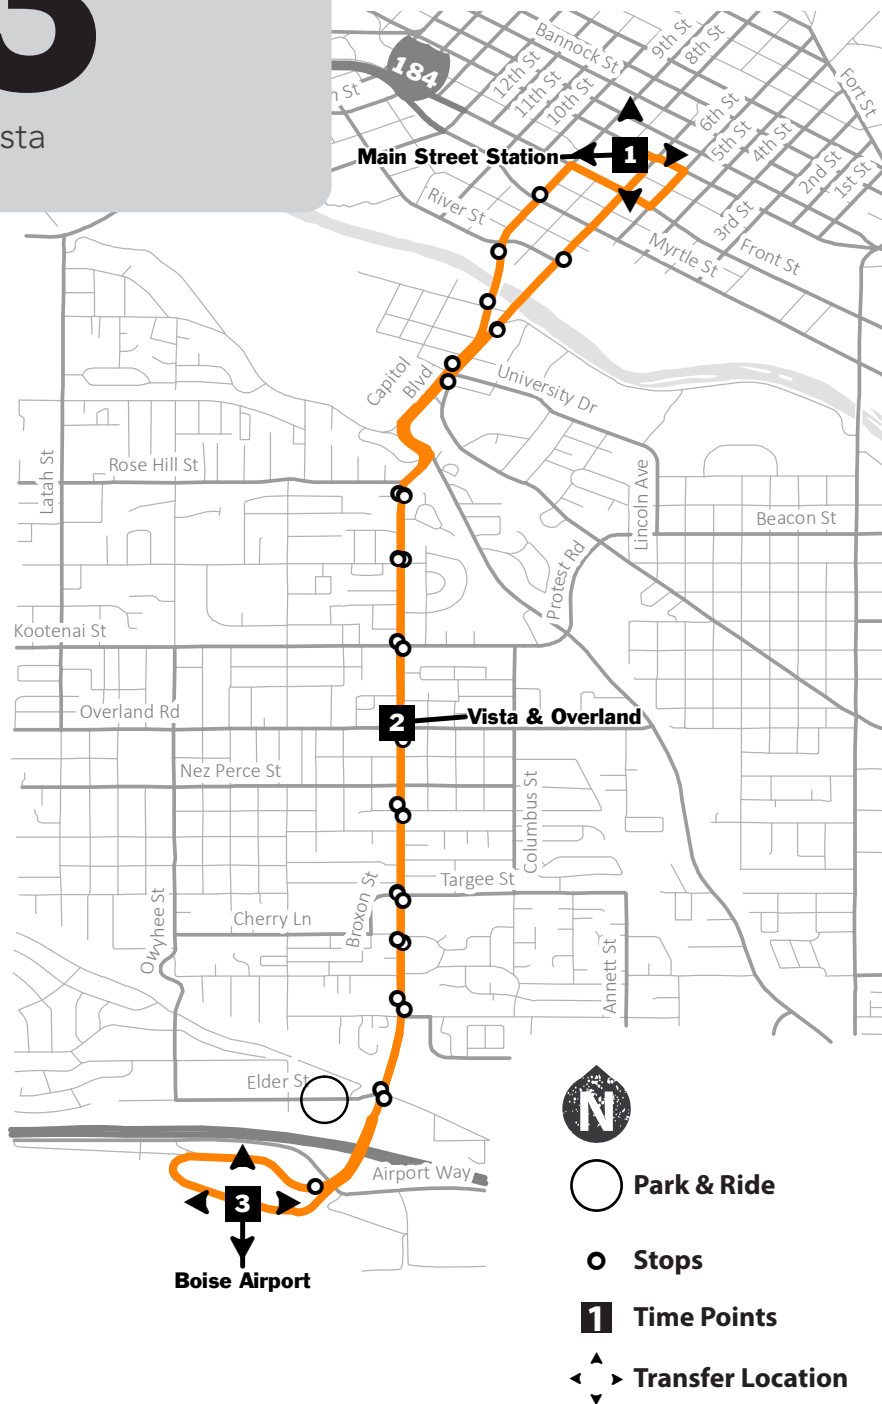

↑
DOWNTOWN
TO AIRPORT

1 Main Street Station
2 Vista & Overland
3 Boise Airport

↓
AIRPORT
TO DOWNTOWN

3 Boise Airport
2 Vista & Overland
1 Main Street Station

WEEKDAY

6:15	6:26	6:33	5:50	5:54	6:04
6:45	6:56	7:03	6:20	6:24	6:34
7:00	7:12	7:19	6:35	6:39	6:49
7:15	7:27	7:34	6:50	6:54	7:04
7:30	7:42	7:49	7:05	7:09	7:19
7:45	7:57	8:04	7:20	7:24	7:34
8:00	8:12	8:19	7:35	7:39	7:49
8:15	8:27	8:34	7:50	7:54	8:04
8:30	8:42	8:49	8:05	8:09	8:19
8:45	8:56	9:03	8:20	8:24	8:34
9:15	9:26	9:33	8:50	8:54	9:04
9:45	9:56	10:03	9:20	9:24	9:34
10:15	10:26	10:33	9:50	9:54	10:04
10:45	10:56	11:03	10:20	10:24	10:34
11:15	11:26	11:33	10:50	10:54	11:04
11:45	11:56	12:03	11:20	11:24	11:34
12:15	12:26	12:33	11:50	11:54	12:04
12:45	12:56	1:03	12:20	12:24	12:34
1:15	1:26	1:33	12:50	12:54	1:04
1:45	1:56	2:03	1:20	1:24	1:34
2:15	2:26	2:33	1:50	1:54	2:04
2:45	2:56	3:03	2:20	2:24	2:34
3:15	3:26	3:33	2:50	2:54	3:04
3:45	3:56	4:03	3:20	3:24	3:34
4:15	4:27	4:34	3:50	3:54	4:04
4:30	4:42	4:49	4:05	4:09	4:19
4:45	4:57	5:04	4:20	4:24	4:34
5:00	5:12	5:19	4:35	4:39	4:49
5:15	5:27	5:34	4:50	4:54	5:04
5:30	5:42	5:49	5:05	5:09	5:19
5:45	5:57	6:04	5:20	5:24	5:34
6:00	6:12	6:19	5:35	5:39	5:49
6:15	6:26	6:33	5:50	5:54	6:04
6:45	6:56	7:03	6:20	6:24	6:34
7:15	7:26	7:33	6:50	6:54	7:04
7:45	7:56	8:03	7:20	7:24	7:34
8:15	8:26	8:33	7:50	7:54	8:04
8:45	8:56	9:03	8:20	8:24	8:34
9:15	9:26	9:33	8:50	8:54	9:04