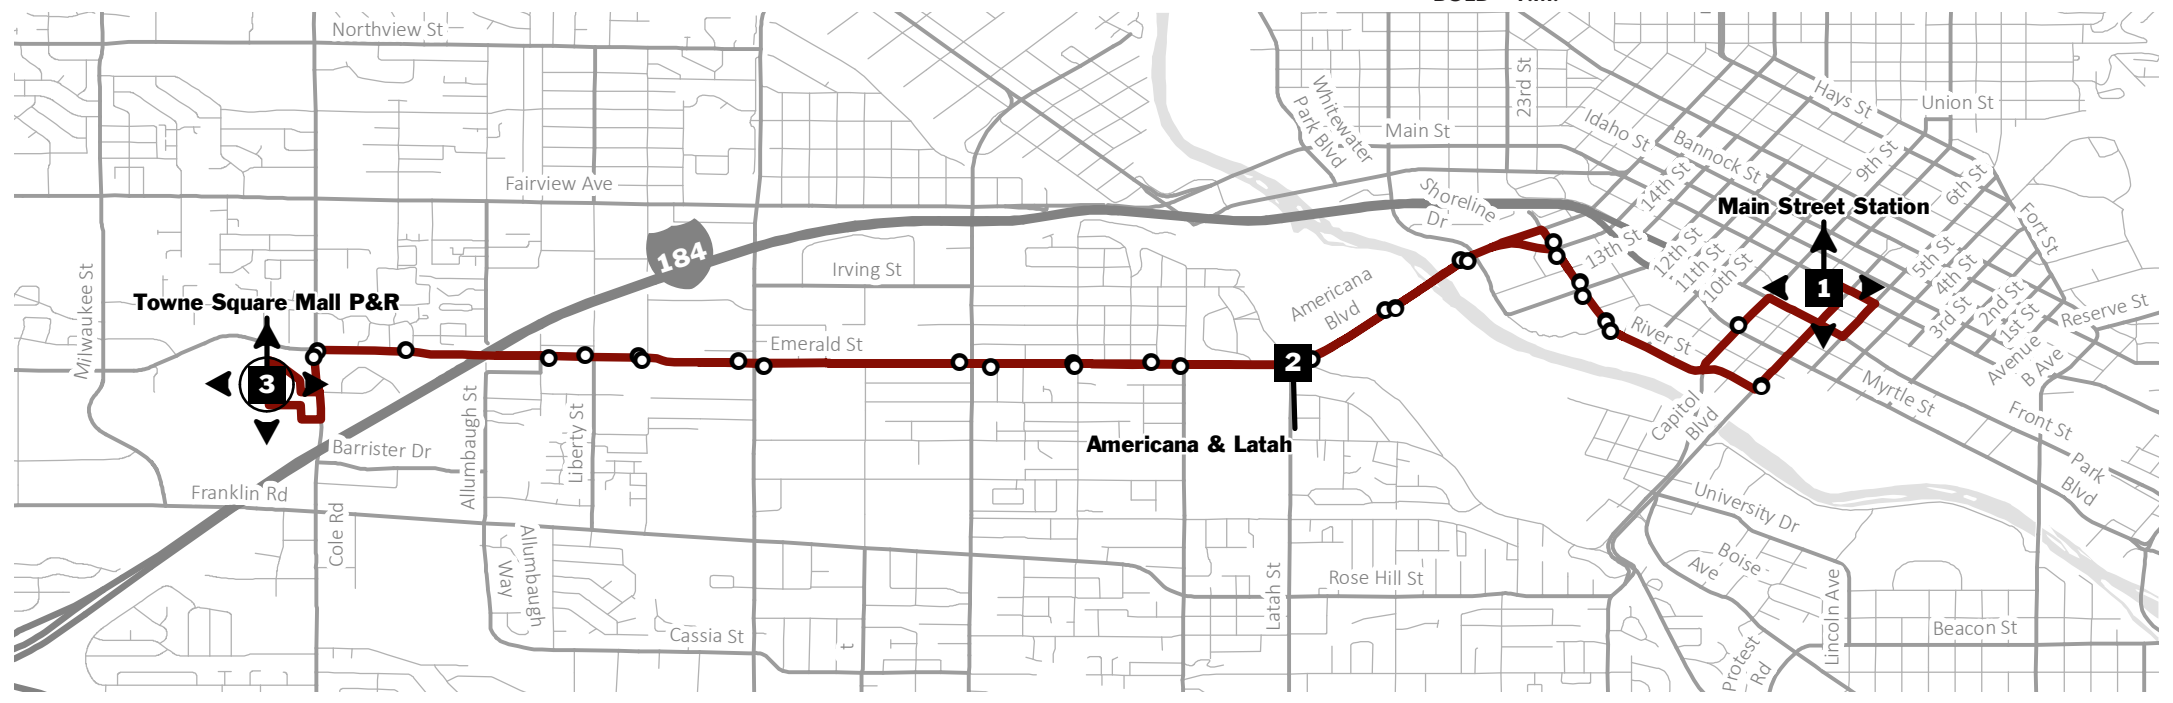

ROUTE

5

Emerald

- N
- Park & Ride
- Stops
- Time Points
- Transfer Location

**DOWNTOWN
TO MALL**

1 Main Street Station

2 Americana & Latah

3 Towne Square Mall P&R

**MALL
TO DOWNTOWN**

3 Towne Square Mall P&R

2 Americana & Latah

1 Main Street Station

WEEKDAY

6:20	6:29	6:37	6:15	6:24	6:35
6:50	6:59	7:07	6:45	6:54	7:05
7:20	7:29	7:37	7:15	7:24	7:35
7:50	7:59	8:07	7:45	7:54	8:05
8:20	8:29	8:37	8:15	8:24	8:35
8:50	8:59	9:07	8:45	8:54	9:05
9:50	9:59	10:07	9:15	9:24	9:35
10:50	10:59	11:07	10:15	10:24	10:35
11:50	11:59	12:07	11:15	11:24	11:35
12:50	12:59	1:07	12:15	12:24	12:35
1:50	1:59	2:07	1:15	1:24	1:35
2:50	2:59	3:07	2:15	2:24	2:35
3:20	3:29	3:37	3:15	3:24	3:35
3:50	3:59	4:07	3:45	3:54	4:05
4:20	4:29	4:37	4:15	4:24	4:35
4:50	4:59	5:07	4:45	4:54	5:05
5:20	5:29	5:37	5:15	5:24	5:35
5:50	5:59	6:07	5:45	5:54	6:05
6:20	6:29	6:37	6:15	6:24	6:35
6:50	6:59	7:07			

**DOWNTOWN
TO MALL**

1 Main Street Station

2 Americana & Latah

3 Towne Square Mall P&R

**MALL
TO DOWNTOWN**

3 Towne Square Mall P&R

2 Americana & Latah

1 Main Street Station

SATURDAY

7:45	7:54	8:02	8:15	8:24	8:35
8:45	8:54	9:02	9:15	9:24	9:35
9:45	9:54	10:02	10:15	10:24	10:35
10:45	10:54	11:02	11:15	11:24	11:35
11:45	11:54	12:02	12:15	12:24	12:35
12:45	12:54	1:02	1:15	1:24	1:35
1:45	1:54	2:02	2:15	2:24	2:35
2:45	2:54	3:02	3:15	3:24	3:35
3:45	3:54	4:02	4:15	4:24	4:35
4:45	4:54	5:02	5:15	5:24	5:35
5:45	5:54	6:02	6:15	6:24	6:35

BOLD = P.M.

Routes and times subject to change without notice.
For the most up to date information and a complete list of stops, visit valleyregionaltransit.org