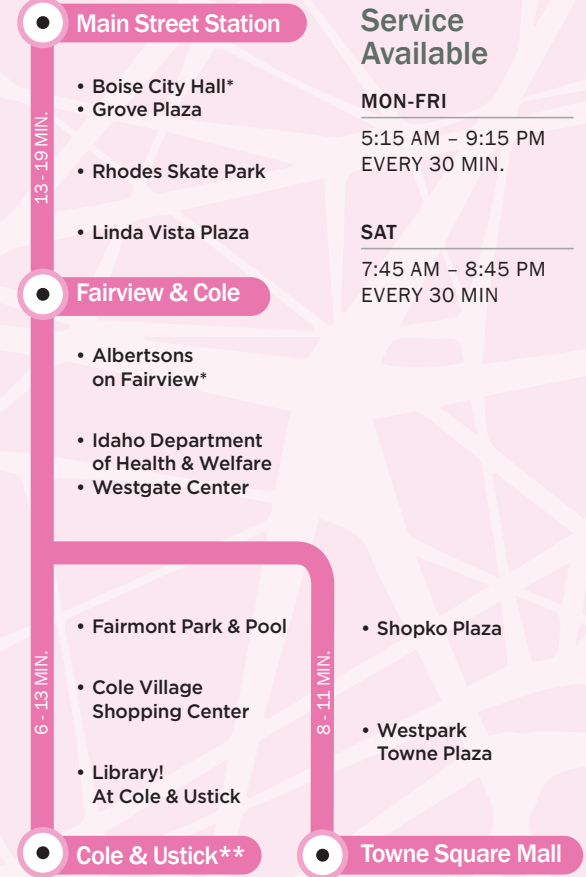

* Youth (Ages 6-18) Senior (Ages 65+)
 ** Available at Winco Foods in Eagle or Downtown Boise, Boise City Hall, Main Street Station, Happy Day Transit Center or VRT Meridian, and most Albertsons. See valleyregionaltransit.org/fares-and-passes for details.

To learn about additional services and information, visit:
valleyregionaltransit.org
 Call 208-345-7433

valleyregionaltransit

R7-OCT 2020

7A·7B

Fairview

*Pass Outlet

**Serves Capital High School at 7 am & 4 pm

7A

DOWNTOWN TO MALL ↑

1 Main Street Station

2 Fairview & Cole

3 Towne Square Mall P&R

MALL TO DOWNTOWN ↓

3 Towne Square Mall P&R

2 Fairview & Cole

7B

DOWNTOWN TO MALL ↑

1 Main Street Station

2 Fairview & Cole

3 Towne Square Mall P&R

MALL TO DOWNTOWN ↓

3 Towne Square Mall P&R

2 Fairview & Cole