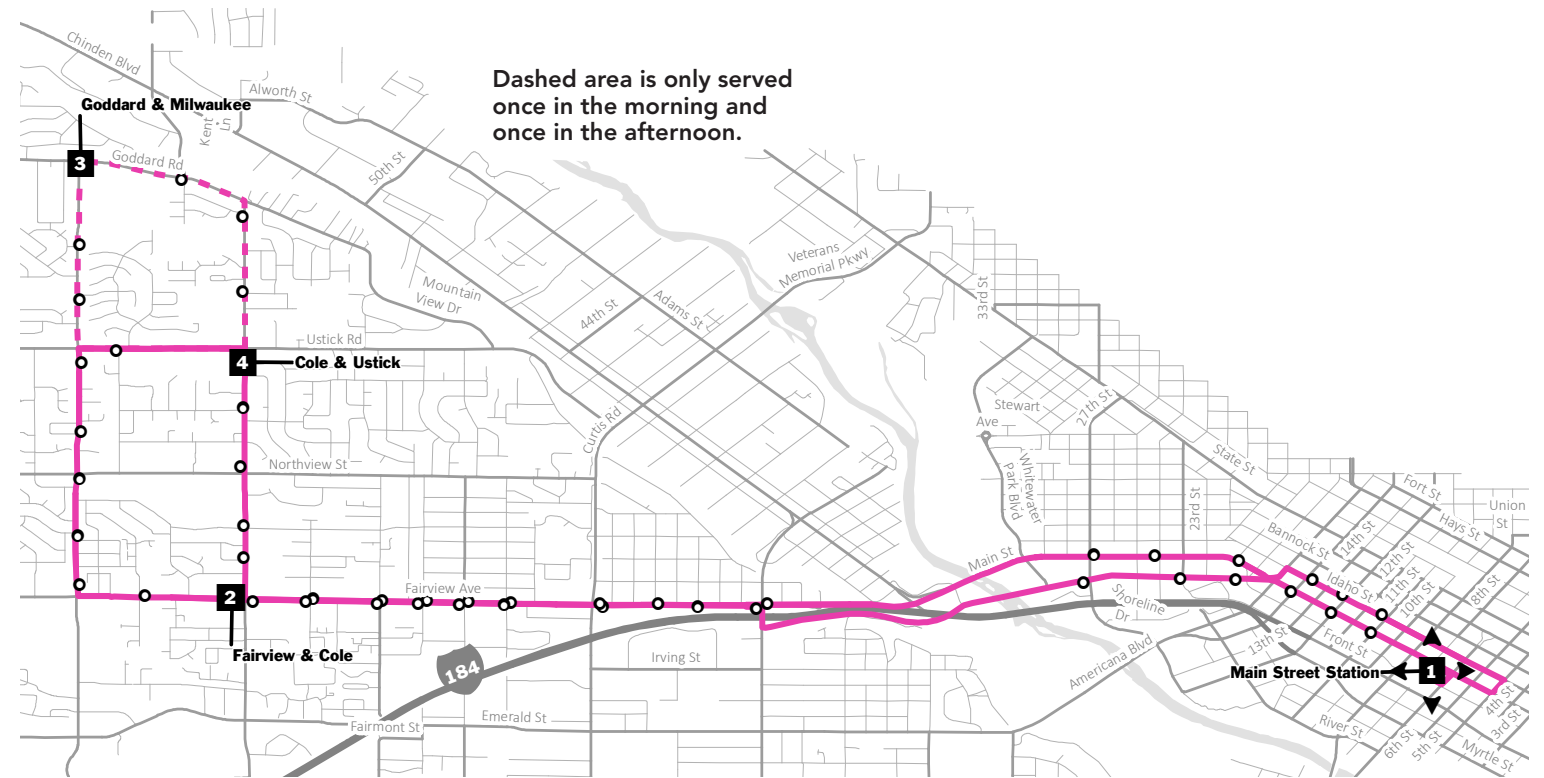

1 Main Street Station

WEEKDAY						
5:15	5:30	5:38	5:45	5:54	6:07	
6:15	6:30	6:38	6:45	6:54	7:07	
7:15	7:30	7:38	7:45	7:54	8:07	
8:15	8:30	8:38	8:45	8:54	9:07	
9:15	9:30	9:38	9:45	9:54	10:07	
10:15	10:30	10:38	10:45	10:54	11:07	
11:15	11:30	11:38	11:45	11:54	12:07	
12:15	12:30	12:38	12:45	12:54	1:07	
1:15	1:30	1:38	1:45	1:54	2:07	
2:15	2:32	2:43	2:45	2:54	3:07	
3:15	3:32	3:43	3:45	3:54	4:07	
4:15	4:32	4:43	4:45	4:54	5:07	
5:15	5:32	5:43	5:45	5:54	6:07	
6:15	6:32	6:43	6:45	6:54	7:07	
7:15	7:32	7:43	7:45	7:54	8:07	
8:15	8:33	8:41	8:45	8:54	9:07	
9:15	9:33	9:41				

7B

DOWNTOWN TO MALL ↑

1 Main Street Station

2 Fairview & Cole

3 Towne Square Mall P&R

MALL TO DOWNTOWN ↓

3 Towne Square Mall P&R

2 Fairview & Cole

1 Main Street Station

SATURDAY						
8:15	8:32	8:38	7:45	7:53	8:08	
9:15	9:32	9:38	8:45	8:53	9:08	
10:15	10:32	10:38	9:45	9:53	10:08	
11:15	11:32	11:38	10:45	10:53	11:08	
12:15	12:32	12:38	11:45	11:53	12:08	
1:15	1:32	1:38	12:45	12:53	1:08	
2:15	2:32	2:38	1:45	1:53	2:08	
3:15	3:32	3:38	2:45	2:53	3:08	
4:15	4:32	4:38	3:45	3:53	4:08	
5:15	5:32	5:38	4:45	4:53	5:08	
6:15	6:32	6:38	5:45	5:53	6:08	
7:15	7:32	7:38	6:45	6:53	7:08	
8:15	8:32	8:38	7:45	7:53	8:08	
			8:45	8:53	9:08	

Dashed area is only served once in the morning and once in the afternoon.

- N
- Park & Ride
- Stops
- Time Points
- Transfer Location