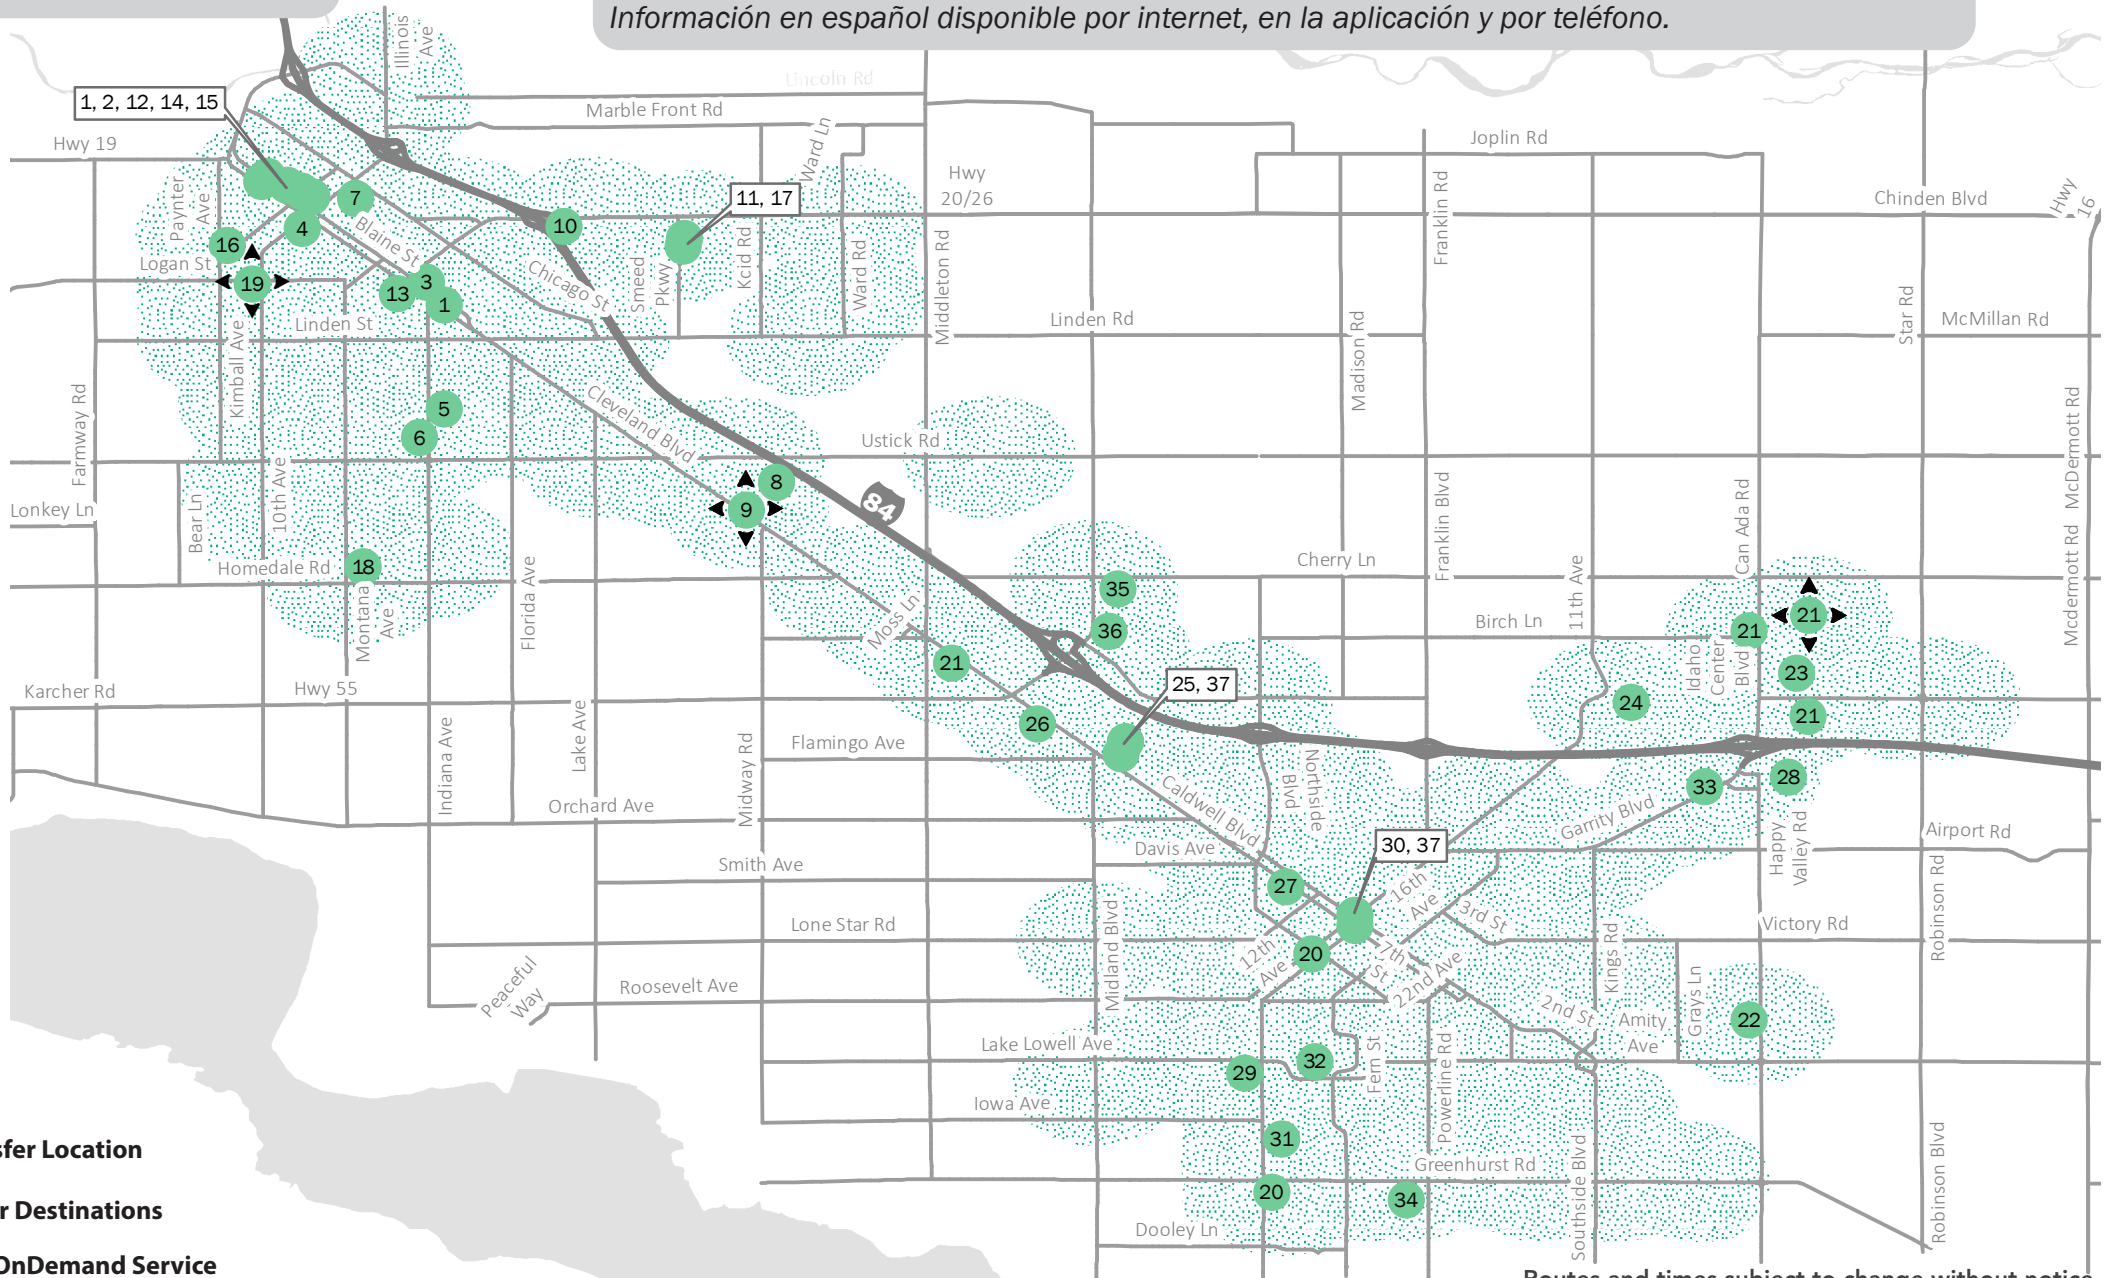

valleyride
bus transportation

A Service of Valley Regional Transit

ROUTE

150

VRT OnDemand

Book a ride now through our app.

Step 1: Download the “VRT OnDemand” mobile app through your app store.
Follow the set-up instructions.

Step 2: Enter your pickup address, tap “Set Pickup.”

Step 3: Enter your destination address, tap “Set Dropoff.”

Step 4: Choose your ride option and tap “Book.”

Step 5: Meet your ride at the location indicated in the app.

Booking also available by phone at **(208) 345-7433** or online at **valleyregionaltransit.org**.

Información en español disponible por internet, en la aplicación y por teléfono.

Transfer Location

Major Destinations

VRT OnDemand Service Area

Routes and times subject to change without notice.

For the most up to date information and a complete list of stops, visit valleyregionaltransit.org