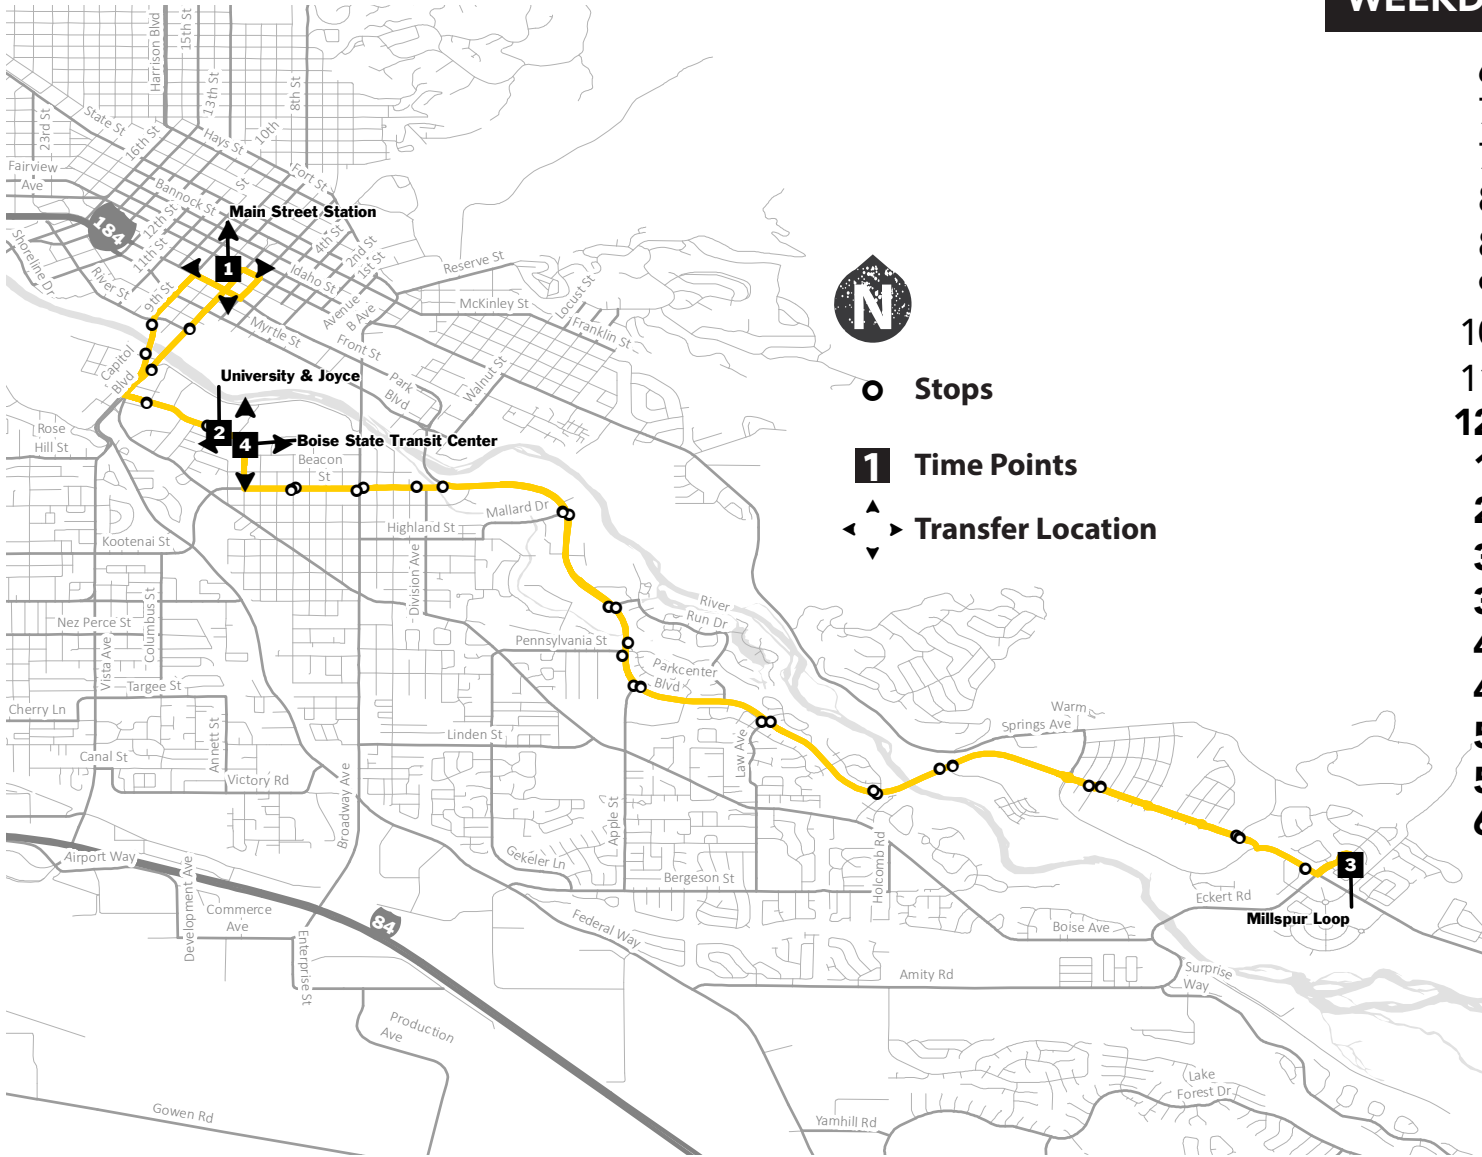

ROUTE

1

Harris Ranch via Parkcenter

↑
DOWNTOWN
TO HARRIS RANCH

Main Street
Station
1

University
& Joyce
2

Millspur
Loop
3

↓
HARRIS RANCH
TO DOWNTOWN

Millspur
Loop
3

Boise State
Transit Center
4

Main Street
Station
1

WEEKDAY

6:45	6:51	7:07	6:10	6:25	6:34
7:15	7:21	7:37	6:40	6:55	7:04
7:45	7:51	8:07	7:11	7:26	7:35
8:15	8:21	8:37	7:41	7:56	8:05
8:45	8:51	9:07	8:12	8:27	8:36
9:45	9:50	10:12	8:42	8:57	9:06
10:45	10:54	11:12	9:12	9:27	9:36
11:45	11:53	12:12	10:12	10:32	10:40
12:45	12:53	1:12	11:12	11:32	11:40
1:45	1:54	2:12	12:12	12:32	12:40
2:45	2:54	3:13	1:12	1:32	1:40
3:15	3:24	3:43	2:12	2:33	2:42
3:45	3:54	4:13	3:13	3:33	3:42
4:15	4:24	4:43	3:43	4:03	4:12
4:45	4:54	5:13	4:13	4:33	4:42
5:15	5:24	5:43	4:43	5:03	5:12
5:45	5:54	6:13	5:13	5:33	5:42
6:15	6:24	6:42	5:43	6:03	6:12
			6:13	6:33	6:42