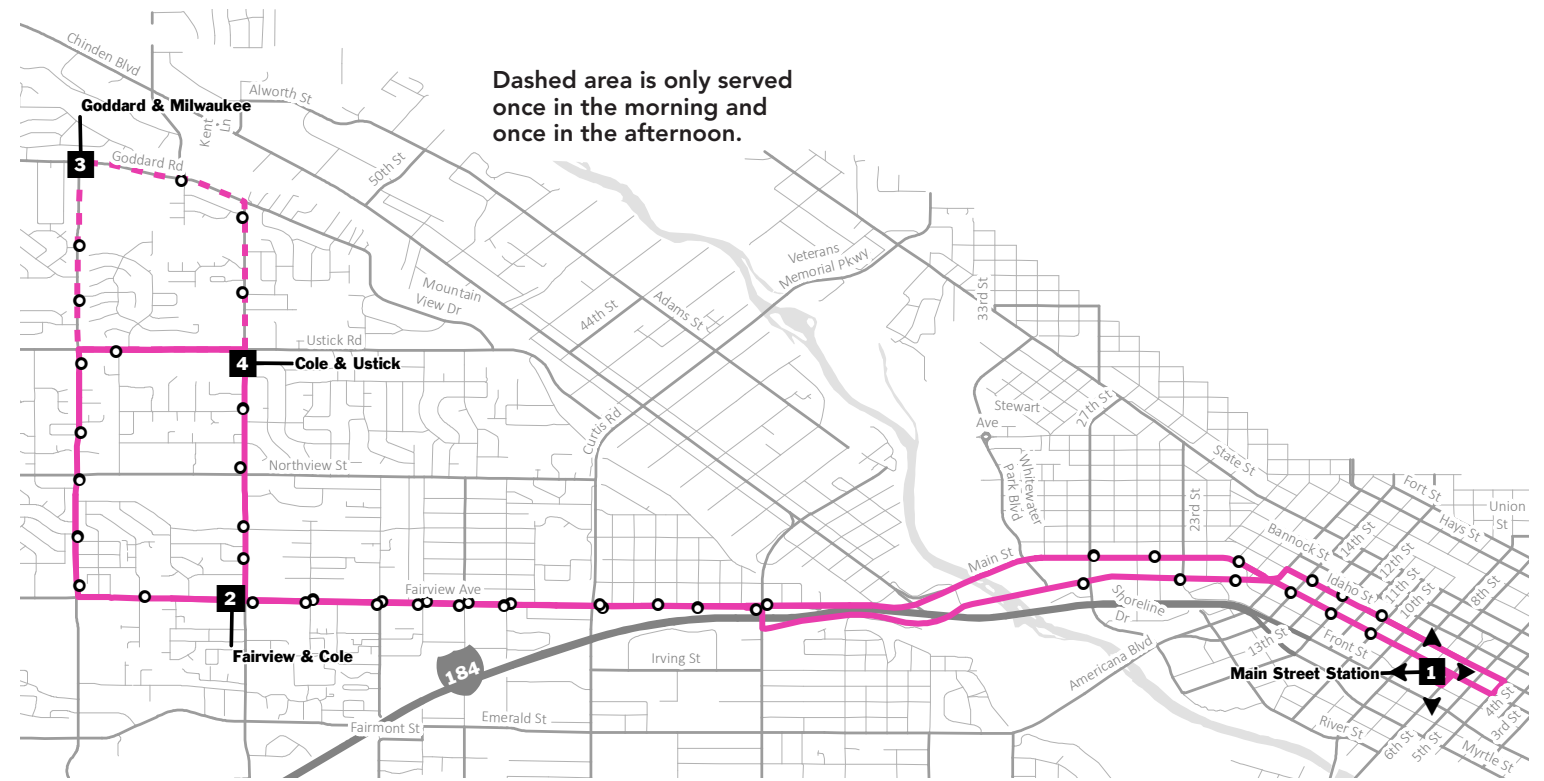

ROUTE 7A•7B

Fairview

7A

DOWNTOWN TO USTICK ↑

1 Main Street Station

2 Fairview & Cole

3 Milwaukee & Goddard

4 Cole & Ustick

7B

DOWNTOWN TO MALL ↑

1 Main Street Station

2 Fairview & Cole

3 Towne Square Mall P&R

MALL TO DOWNTOWN ↓

3 Towne Square Mall P&R

2 Fairview & Cole

1 Main Street Station

WEEKDAY					
5:15	5:31	5:38	5:45	5:54	6:07
6:15	6:31	6:38	6:45	6:54	7:07
7:15	7:31	7:38	7:45	7:54	8:07
8:15	8:31	8:38	8:45	8:54	9:07
9:15	9:31	9:38	9:45	9:54	10:07
10:15	10:31	10:38	10:45	10:54	11:07
11:15	11:31	11:38	11:45	11:54	12:07
12:15	12:31	12:38	12:45	12:54	1:07
1:15	1:31	1:38	1:45	1:54	2:07
2:15	2:33	2:43	2:45	2:54	3:07
3:15	3:33	3:43	3:45	3:54	4:07
4:15	4:33	4:43	4:45	4:54	5:07
5:15	5:33	5:43	5:45	5:54	6:07
6:15	6:33	6:43	6:45	6:54	7:07
7:15	7:33	7:43	7:45	7:54	8:07
8:15	8:34	8:41	8:45	8:54	9:07
9:15	9:34	9:41			

Dashed area is only served once in the morning and once in the afternoon.

○ Park & Ride

○ Stops

1 Time Points

◀▶ Transfer Location