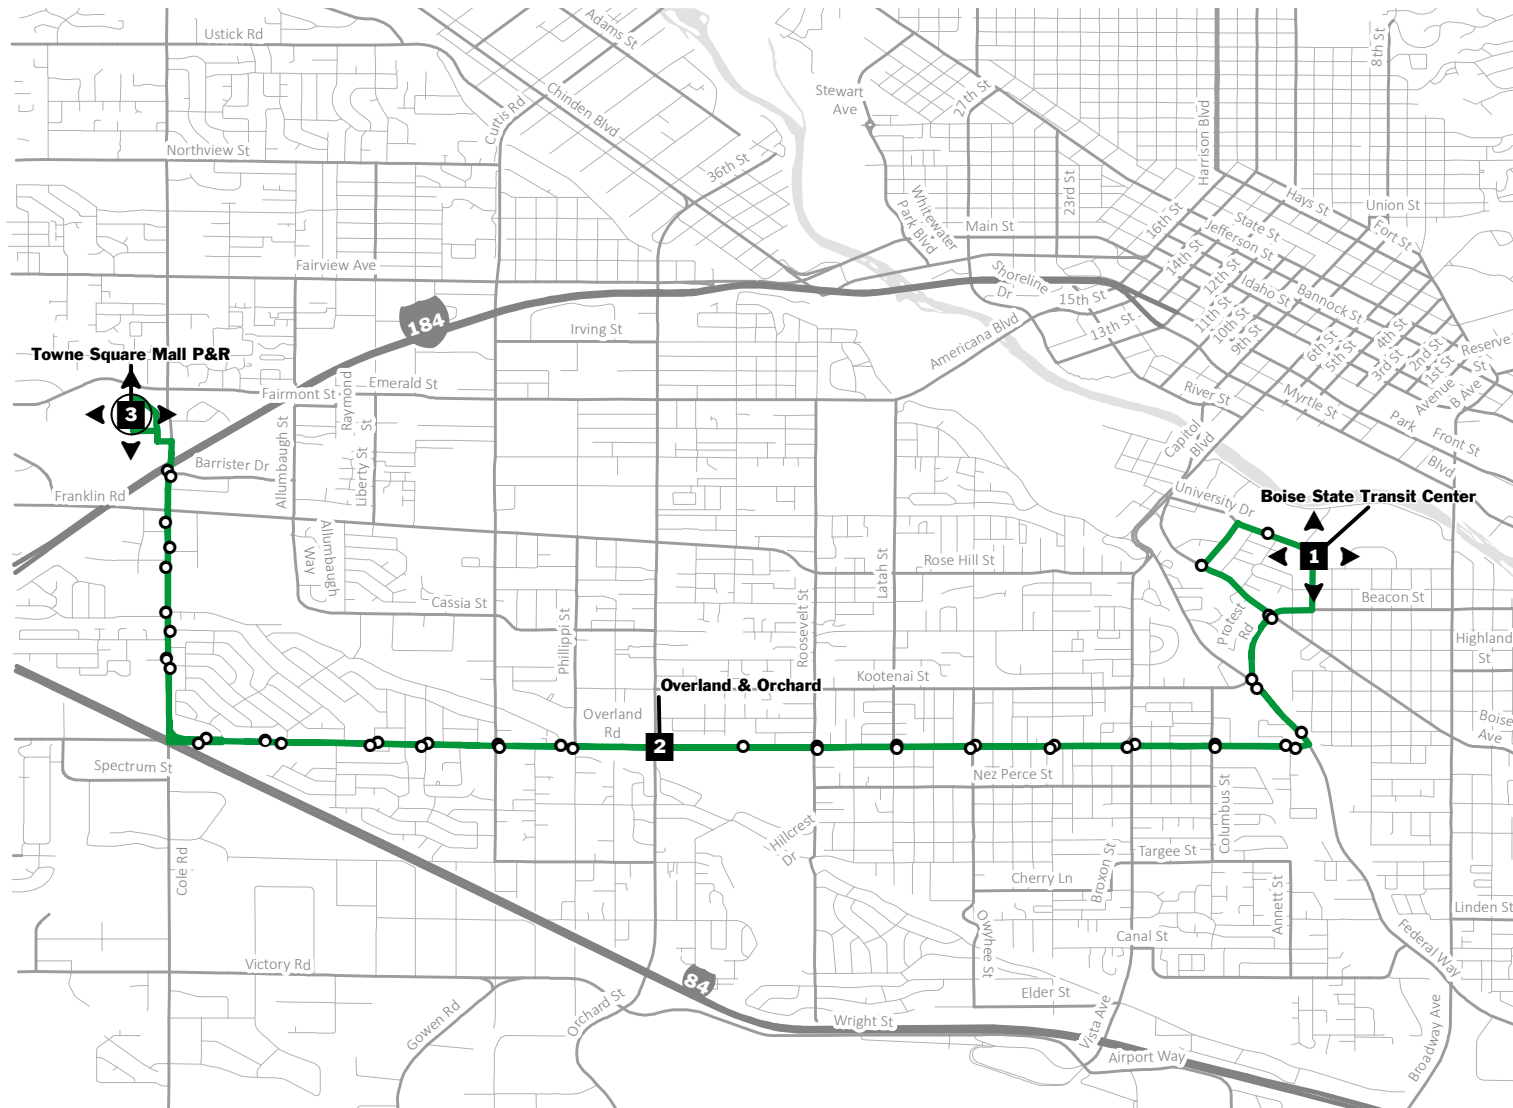

7:45 AM – 6:15 PM
 EVERY 60 MIN.

valleyride
 bus transportation

A Service of Valley Regional Transit

ROUTE 29

Overland

○ Park & Ride

● Stops

1 Time Points

↕ Transfer Location

MALL TO
BOISE STATE
↑

Towne Square
Mall P&R
3

Overland
& Orchard
2

Boise State
Transit Center
1

BOISE STATE
TO MALL
↓

Boise State
Transit Center
1

Overland
& Orchard
2