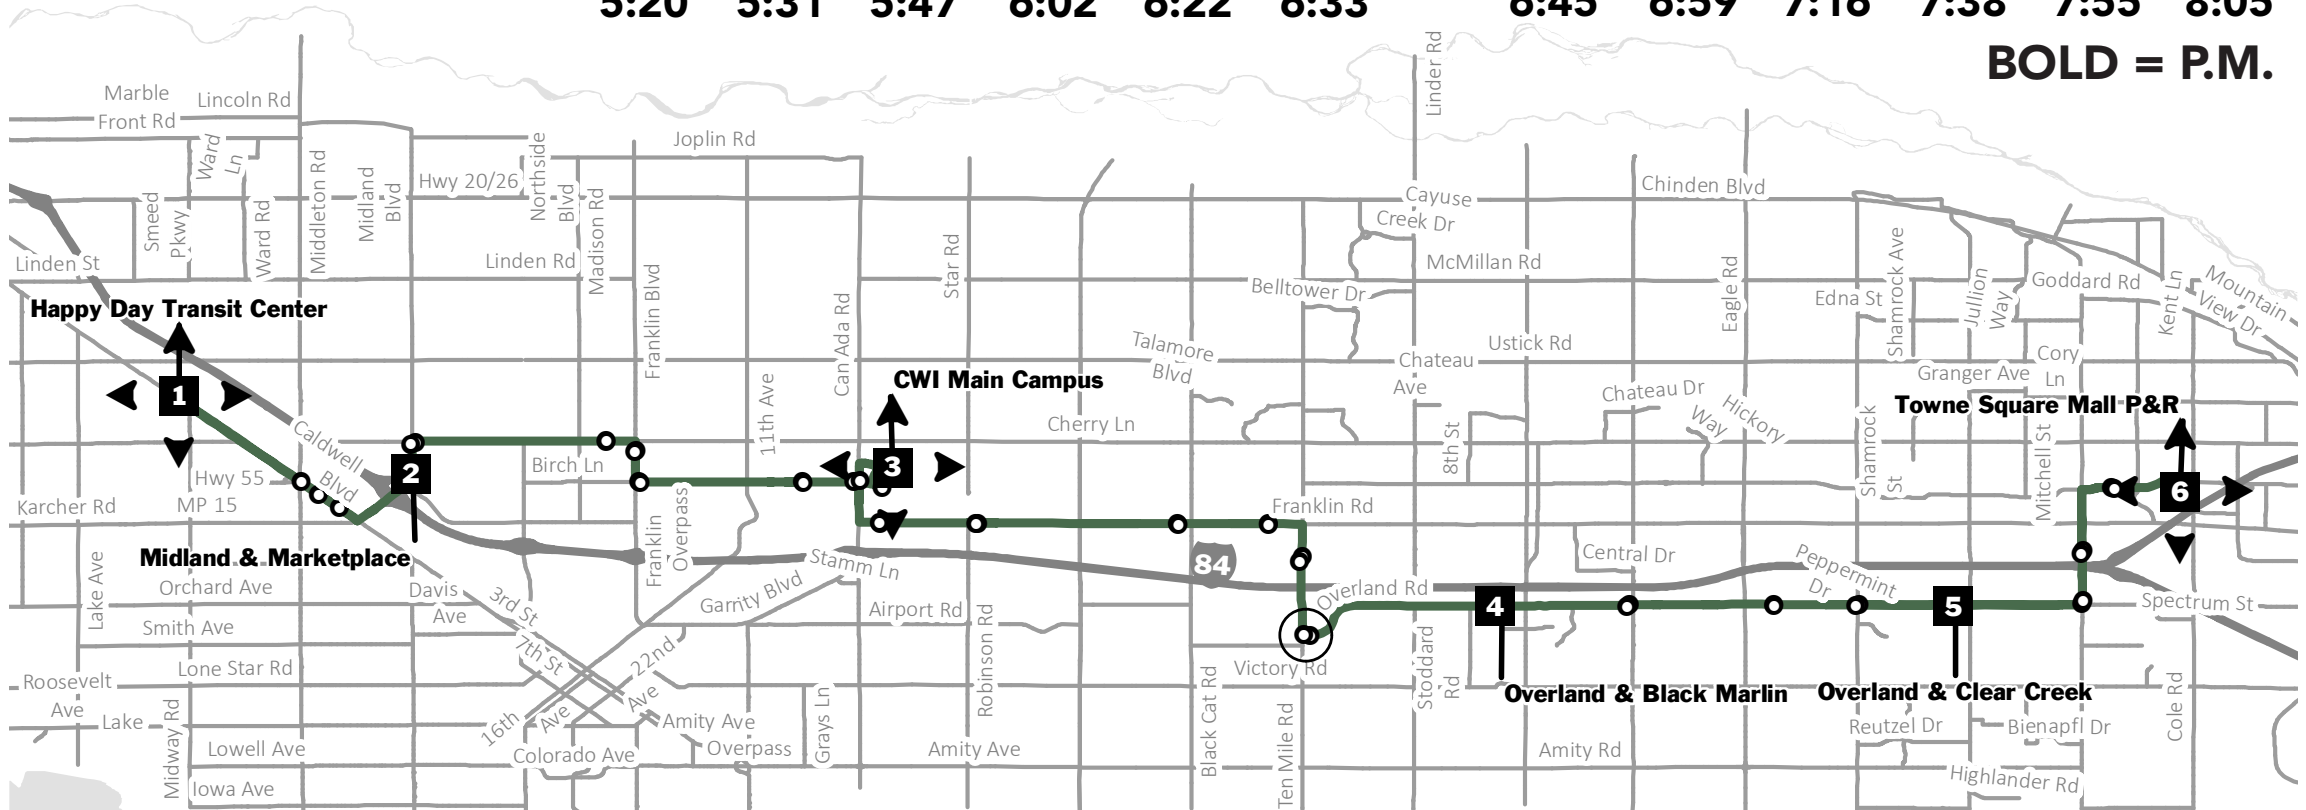

Transfer Location

NAMPA
↑
TO BOISE

1 Happy Day Transit Center

2 Midland & Marketplace

3 CWI Main Campus

4 Overland @ Black Marlin

5 Overland & Clear Creek

6 Towne Square Mall P&R

BOISE
↓
TO NAMPA

6 Towne Square Mall P&R

5 Overland & Clear Creek

4 Overland @ Black Marlin

3 CWI Main Campus

2 Midland & Marketplace

1 Happy Day Transit Center

WEEKDAY

6:20	6:28	6:44	7:04	7:17	7:34	7:45	7:56	8:10	8:30	8:44	8:56
7:20	7:28	7:44	8:04	8:17	8:34	8:45	8:56	9:10	9:30	9:44	9:56
9:20	9:28	9:47	10:03	10:23	10:34	10:45	10:56	11:10	11:32	11:46	11:56
11:20	11:28	11:47	12:03	12:23	12:34	12:45	12:56	1:10	1:32	1:46	1:56
1:20	1:28	1:47	2:03	2:23	2:34	2:45	2:59	3:16	3:38	3:52	4:02
3:20	3:31	3:47	4:02	4:22	4:33	4:45	4:59	5:16	5:38	5:55	6:05
4:20	4:31	4:47	5:02	5:22	5:33	5:45	5:59	6:16	6:38	6:55	7:05
5:20	5:31	5:47	6:02	6:22	6:33	6:45	6:59	7:16	7:38	7:55	8:05

BOLD = P.M.

Routes and times subject to change without notice.
For the most up to date information and a complete list of stops, visit valleyregionaltransit.org

ROUTE

42

Happy Day to Towne Square Mall

Each stop name also includes a three letter code to indicate the corner the stop is on. The first two letters indicate the cardinal directions, i.e. Northwest (NW), Northeast (NE) etc. The last letter indicates whether the stop is on the corner (C) or between corners, or “mid-block” (M). For example NEC means Northeast corner while NEM means Northeast midblock. See the diagram to the right for other illustrations.