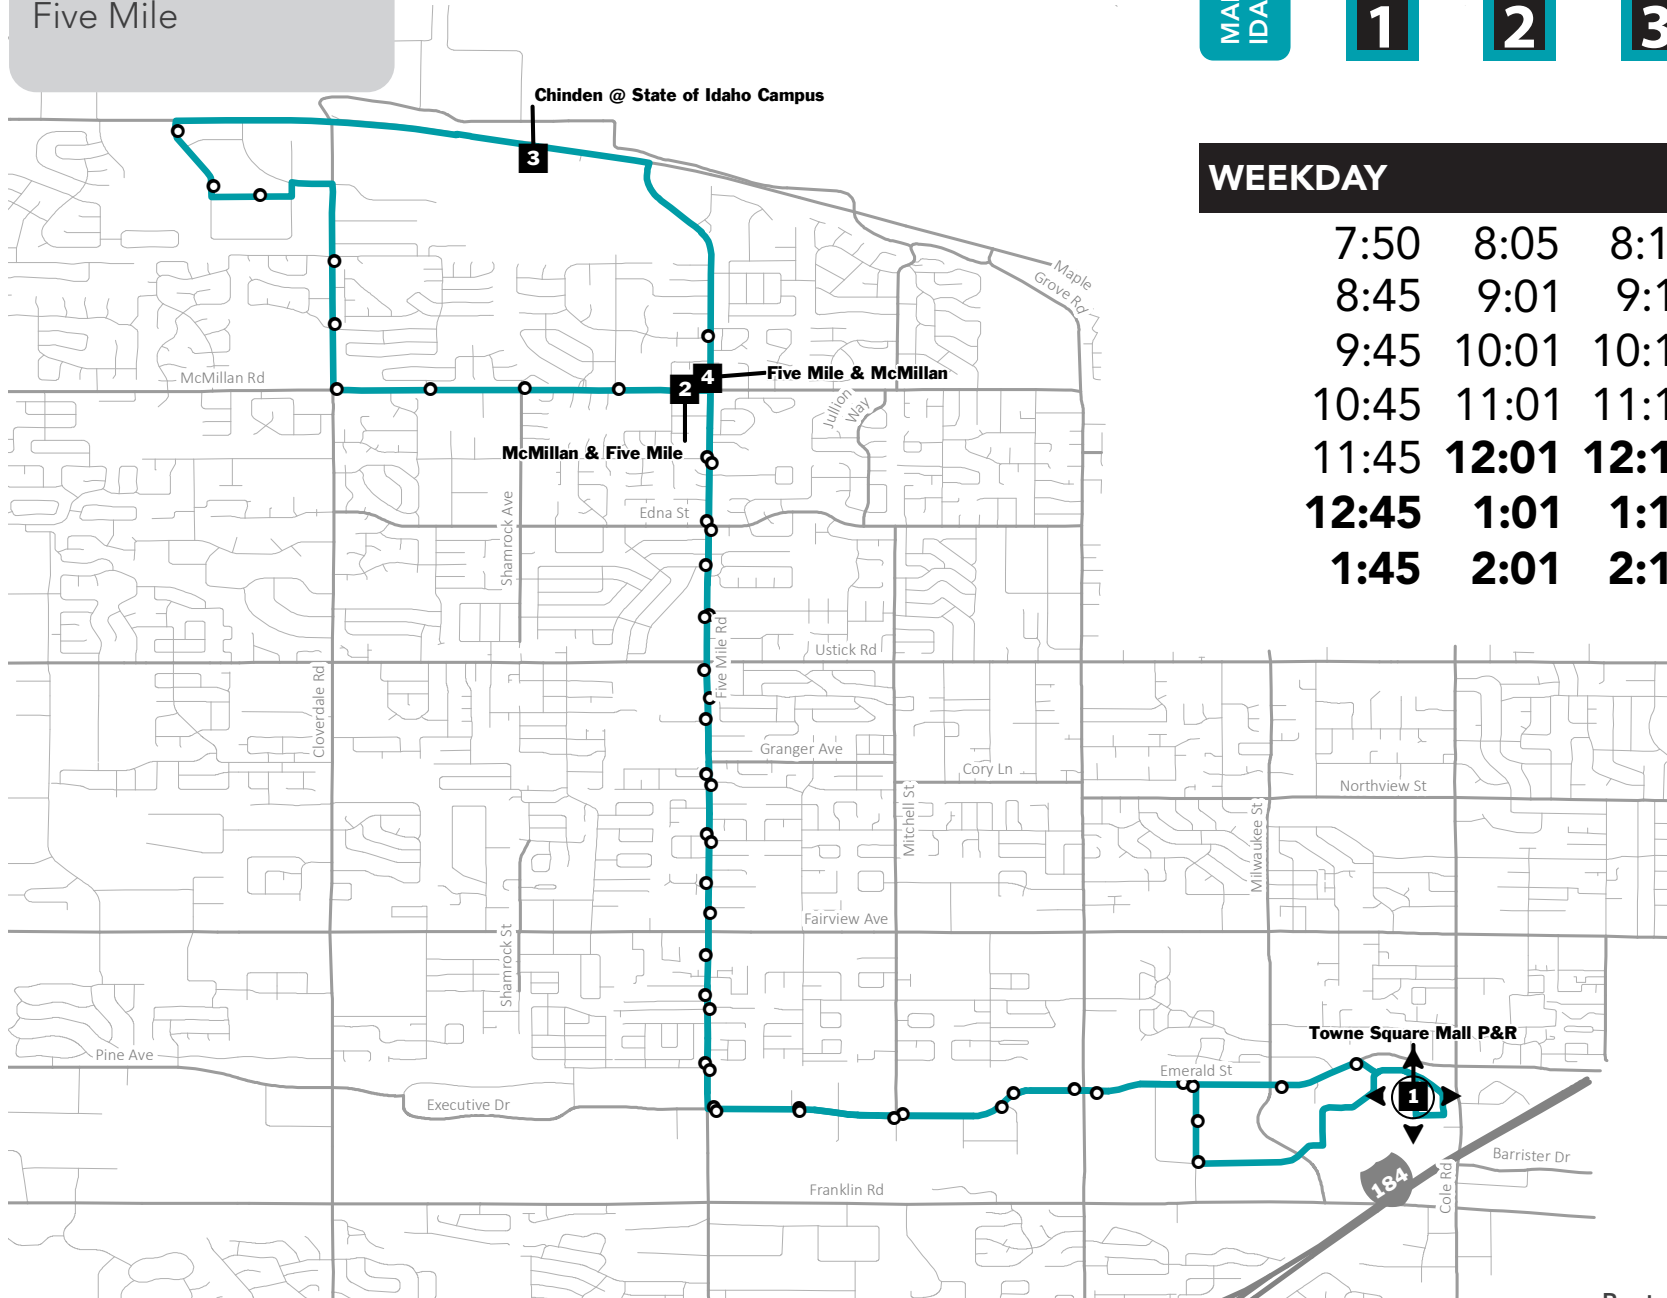

* For route specific hours of operation, please refer to the printed or online schedules.

MAJOR TRANSFER LOCATIONS

Main Street Station Routes 1, 2, 3, 4, 5, 6, 7A, 7B, 9

Main & 8th Routes 8X, 10, 11, 16, 17, 40, 43

MON-FRI

7:50 AM - 2:11 PM
 EVERY 60 MIN.

valleyride
 bus transportation

A Service of Valley Regional Transit

ROUTE

8

Five Mile

↑
MALL TO STATE OF IDAHO CAMPUS

1 Towne Square Mall P&R

2 McMillan & Five Mile

3 Chinden @ State of Idaho Campus

↓
STATE OF IDAHO CAMPUS TO MALL

3 Chinden @ State of Idaho Campus

4 Five Mile & McMillan

1 Towne Square Mall P&R

WEEKDAY

Timepoint	Stop Name	Option	Other Routes
1	Five Mile & Excalibur SWC	----	8x
	Five Mile & Java NWC		8x
	Five Mile & Charitan NWC		8x
	Five Mile & Halstead NWC		----
	Five Mile & Fairview SWC		8x
	Five Mile & Susan NWC		8x
	Five Mile & Emerald NWC		8x
	Emerald & Five Mile SEC		8x
	Emerald & Armstrong SEC		8x
	Emerald & Mitchell SWC	----	8x
	Emerald & Kimball SWC		8x
	Emerald & Maple Grove SEC		8x, 12
	Emerald & Benjamin SWC	----	8x, 12, 42
Emerald & Milwaukee SEC	----	7B, 8x, 12	
Emerald & Rifleman SWC		7B, 8x, 12	
1	Towne Square Mall P&R SWM		5, 7B, 8x, 12, 28, 29, 42