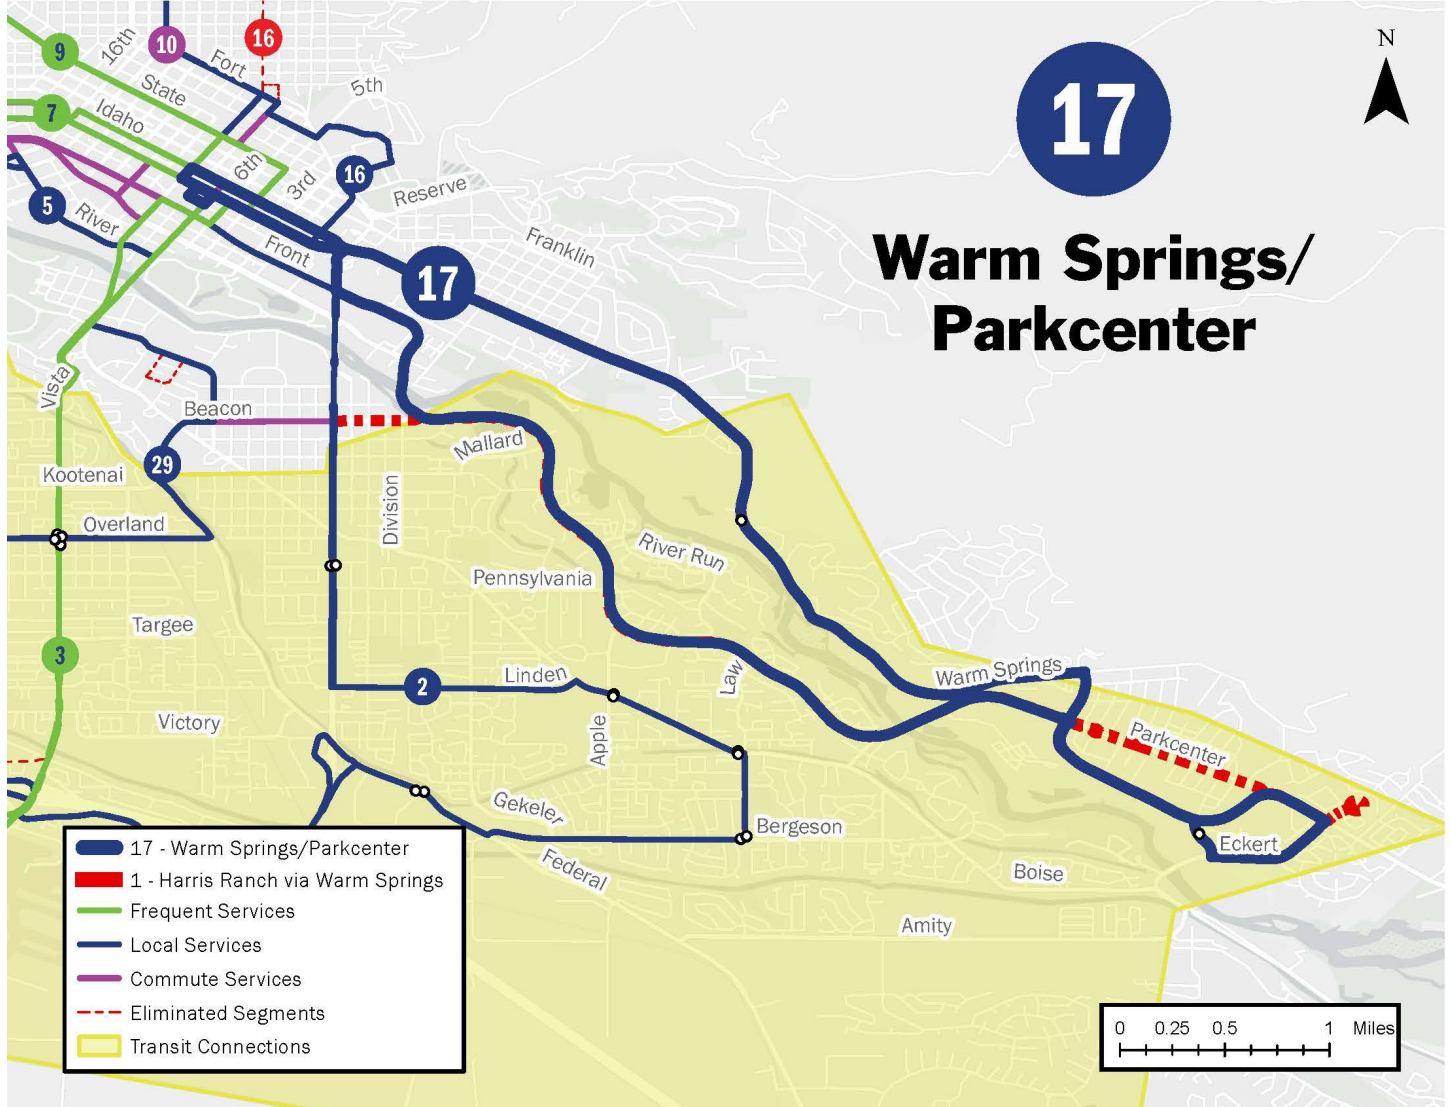

2024 BUS NETWORK REDESIGN

ROUTE 17 WARM SPRINGS/Parkcenter

Route Description

- Route 17 has been consolidated with the Route 1, running a one-way loop along Warm Springs to Harris Ranch, returning to downtown Boise along Parkcenter
- Route includes modified departure times from Main Street Station to provide better connections to other routes
- Route 17 will run weekdays only from 6:15 a.m. to 7:15 p.m., with buses arriving every 60 minutes

Route Map

Proposed schedule

Stops listed below are “time points,” which are major stops we use to ensure buses are on time. There are additional stops between these time points. A full list of current stops can be found at rideVRT.org/17.

Weekdays								
Main & 8th to Idaho Botanical Gardens					Idaho Botanical Gardens to Main & 8th			
Main Street Station	Warm Springs & Homestead	Warm Springs & Timbersaw	Warm Springs & Caddis		Warm Springs & Caddis	Parkcenter & Barber Valley Dr	Parkcenter & Mallard	Main Street Station
6:45 AM	6:52 AM	7:03 AM	7:09 AM		7:10 AM	7:18 AM	7:28 AM	7:38 AM
7:45 AM	7:52 AM	8:03 AM	8:09 AM		8:10 AM	8:18 AM	8:28 AM	8:38 AM
8:45 AM	8:52 AM	9:03 AM	9:09 AM		9:10 AM	9:18 AM	9:28 AM	9:38 AM
9:45 AM	9:52 AM	10:03 AM	10:09 AM		10:10 AM	10:18 AM	10:28 AM	10:38 AM
10:45 AM	10:52 AM	11:03 AM	11:09 AM		11:10 AM	11:18 AM	11:28 AM	11:38 AM
11:45 AM	11:52 AM	12:03 PM	12:09 PM		12:10 PM	12:18 PM	12:28 PM	12:38 PM
12:45 PM	12:52 PM	1:03 PM	1:09 PM		1:10 PM	1:18 PM	1:28 PM	1:38 PM
1:45 PM	1:52 PM	2:03 PM	2:09 PM		2:10 PM	2:18 PM	2:28 PM	2:38 PM
2:45 PM	2:52 PM	3:03 PM	3:09 PM		3:10 PM	3:18 PM	3:28 PM	3:38 PM
3:45 PM	3:52 PM	4:03 PM	4:09 PM		4:10 PM	4:18 PM	4:28 PM	4:38 PM
4:45 PM	4:52 PM	5:03 PM	5:09 PM		5:10 PM	5:18 PM	5:28 PM	5:38 PM
5:45 PM	5:52 PM	6:03 PM	6:09 PM		6:10 PM	6:18 PM	6:28 PM	6:38 PM