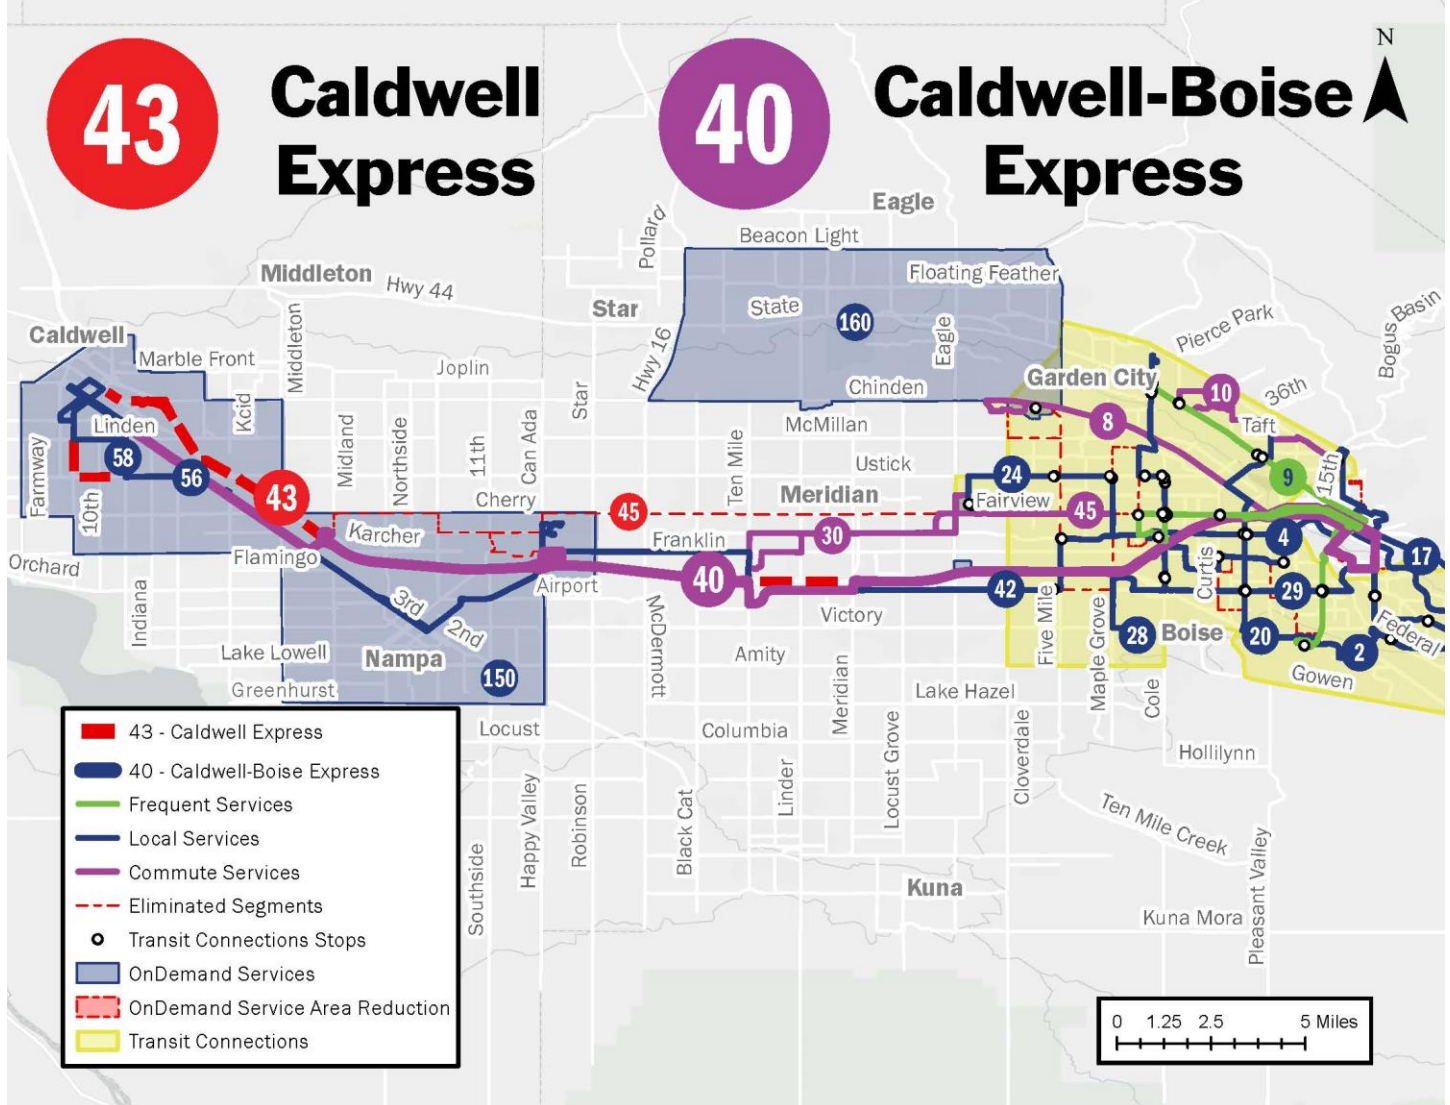

# 2024 BUS NETWORK REDESIGN

## ROUTE 43 CALDWELL EXPRESS

### Route description

- Route 43 will be discontinued, with service consolidated into the updated Route 40
- Riders can use the updated Route 40, which was extended into Caldwell, or other intercounty routes

### Route map