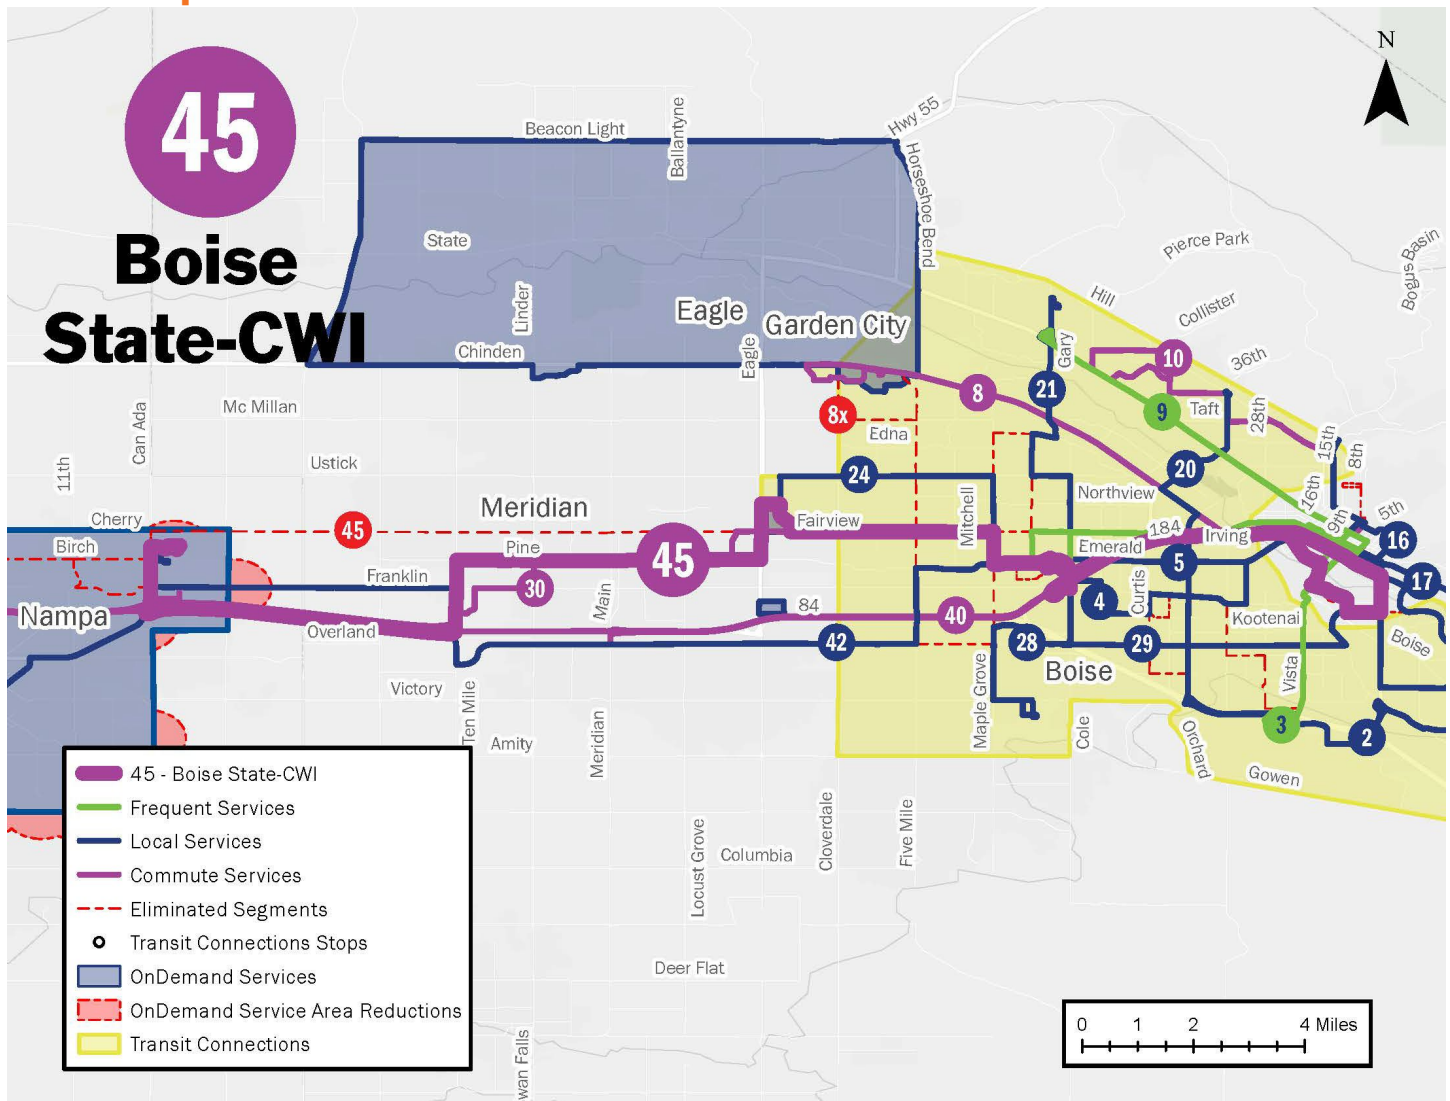

2024 BUS NETWORK REDESIGN

ROUTE 45 BOISE STATE-CWI

Route description

- The change restructures Route 45, providing service from CWI to Boise State University via Idaho Center Boulevard, I-84, Ten Mile, Pine, Fairview, Emerald, Towne Square Mall, and Cole
- Proposed stops include College of Western Idaho, Walmart, residential areas along Pine, downtown Meridian, Ten Mile Crossing, Scentsy, Blue Cross of Idaho, The Village at Meridian, Kleiner Park, Towne Square Mall, and Boise State University
- The restructured route directly connects Nampa, downtown Meridian, and Boise, and service is timed with the updated Route 30 to provide bus arrivals every 30 minutes between downtown Meridian and The Village between the two routes
- Morning service is extended to end at 8 a.m. instead of 7 a.m., and afternoon service is expanded to run from 2 p.m. to 7 p.m., instead of 4 p.m. to 6 p.m.
- The changed Route 45 will provide service from 6:15 a.m. to 8:30 a.m. and 2:45 p.m. to 7:00 p.m. with buses arriving every 60 minutes
- There will also be minor departure changes to better connect with other routes

Route map

Proposed schedule

Stops listed below are “time points,” which are major stops we use to ensure buses are on time. There are additional stops between these time points. A full list of current stops can be found at rideVRT.org/45.