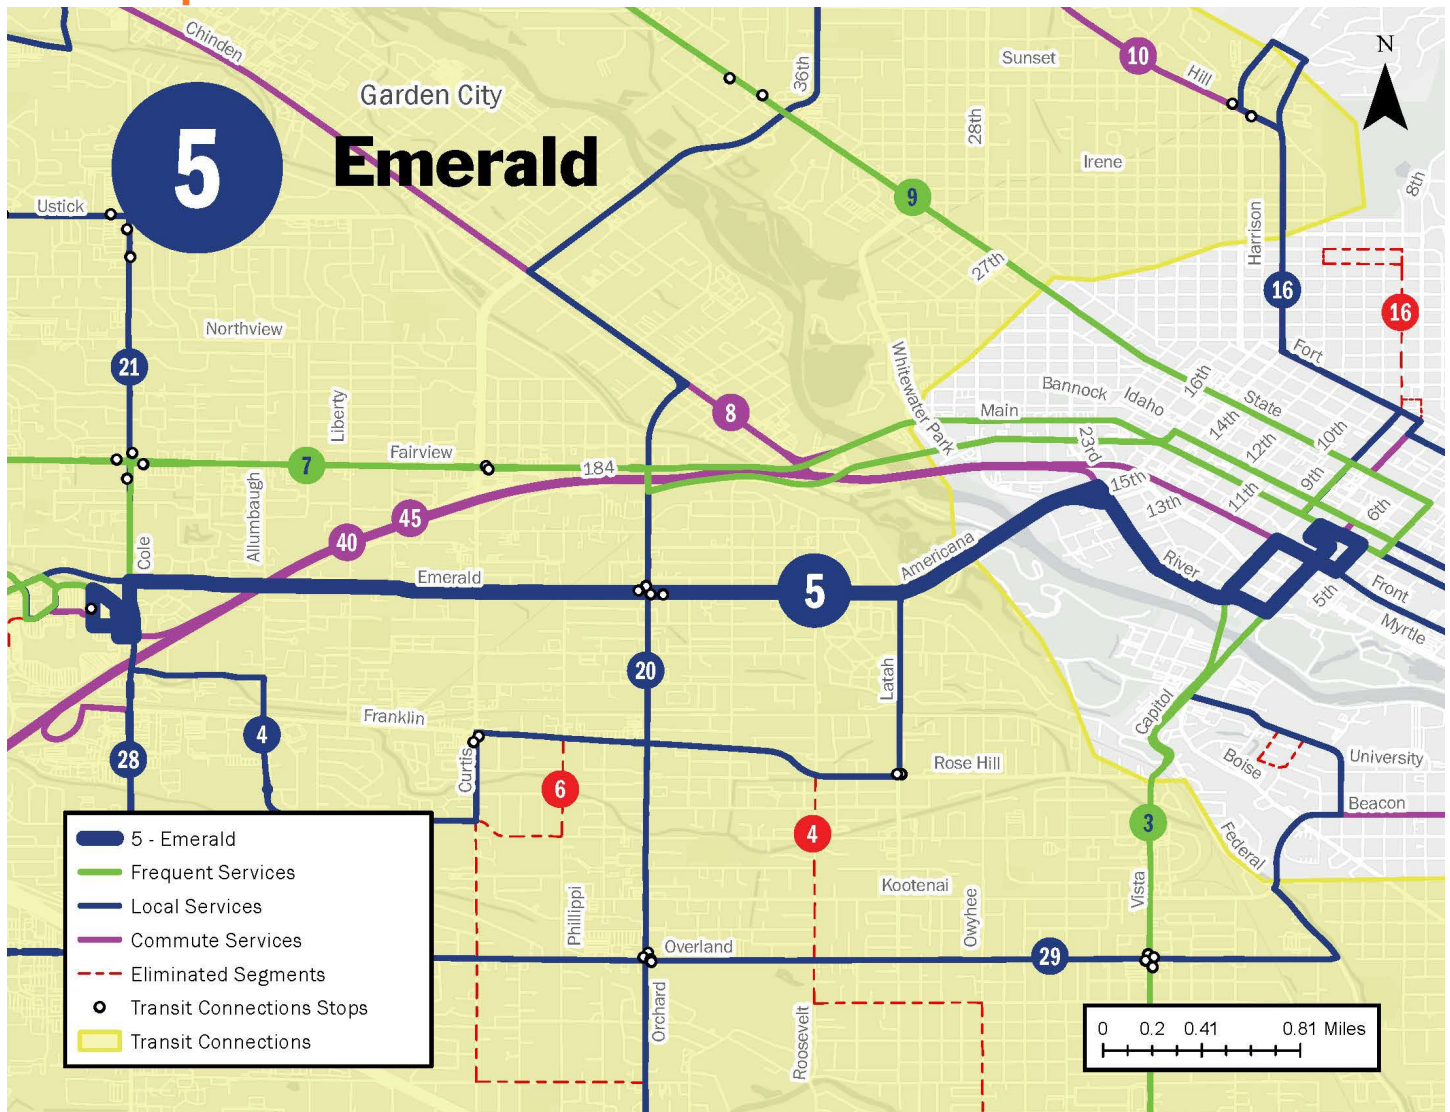

2024 BUS NETWORK REDESIGN

ROUTE 5 EMERALD

Route description

- There will be no changes to where or when the current Route 5 provides services
- The redesign includes modified departure times from Main Street Station and Towne Square Mall to provide better connections to other routes
- Route 5 will run from 6:15 a.m. to 6:55 p.m. weekdays with buses arriving every 30 minutes from 6:15 a.m. to 9:25 a.m. and 2:45 p.m. to 6:55 p.m., and every 60 minutes all other times
- Route 5 will run from 7:45 a.m. to 6:15 p.m. Saturdays, with buses arriving every 60 minutes

Route map