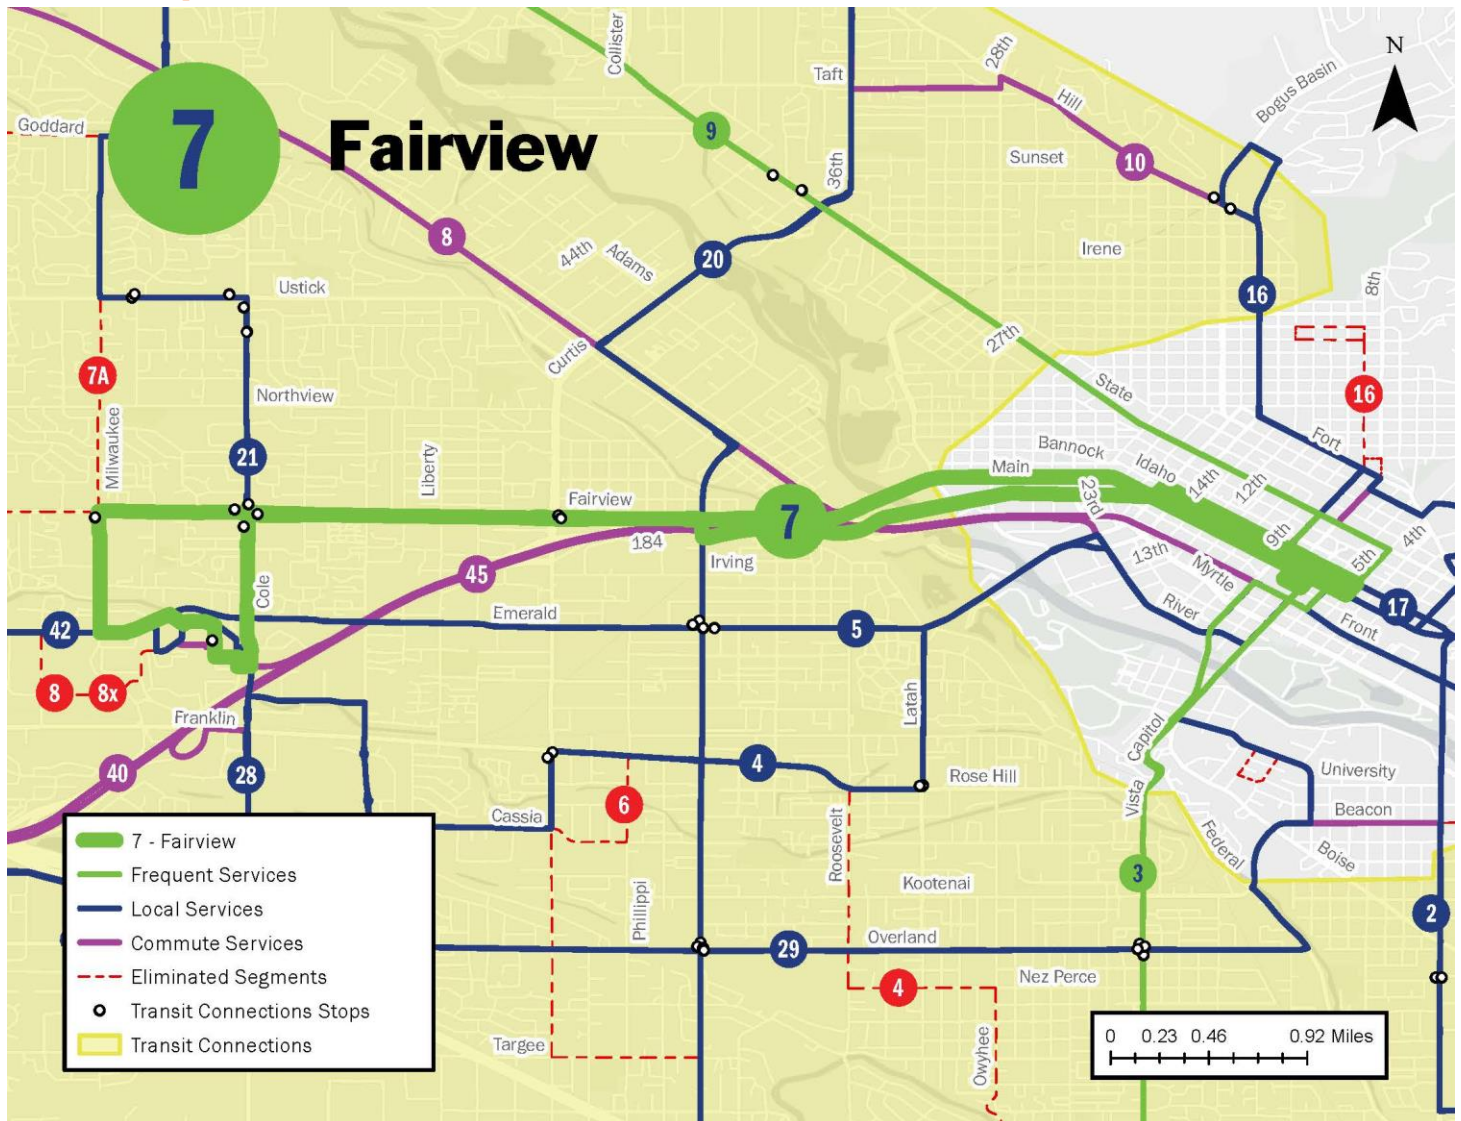

2024 BUS NETWORK REDESIGN

ROUTE 7 FAIRVIEW/TOWNE SQUARE MALL

Route description

- The redesign will consolidate routes 7B and 7A to a more frequent service called Route 7 Fairview
- Route 7 will run on weekdays from 5:15 a.m. to 9:45 p.m., with buses arriving every 15 minutes from 5:15 a.m. to 9:30 a.m. and 3:15 p.m. to 6:45 p.m., and every 30 minutes all other times
- Route 7 will also run on Saturdays from 7:45 a.m. to 8:45 p.m. with buses arriving every 30 minutes
- Route 7 will use the connector on-ramp at Orchard rather than Curtis to connect with the revised Route 6 (Route 20 Orchard)
- Route 7 will use Cole to return to Fairview from Towne Square Mall, improving transfer opportunities for riders coming north of Fairview to downtown Boise

Route map

Proposed schedule

Stops listed below are “time points,” which are major stops we use to ensure buses are on time. There are additional stops between these time points. A full list of current stops can be found at rideVRT.org/7B.