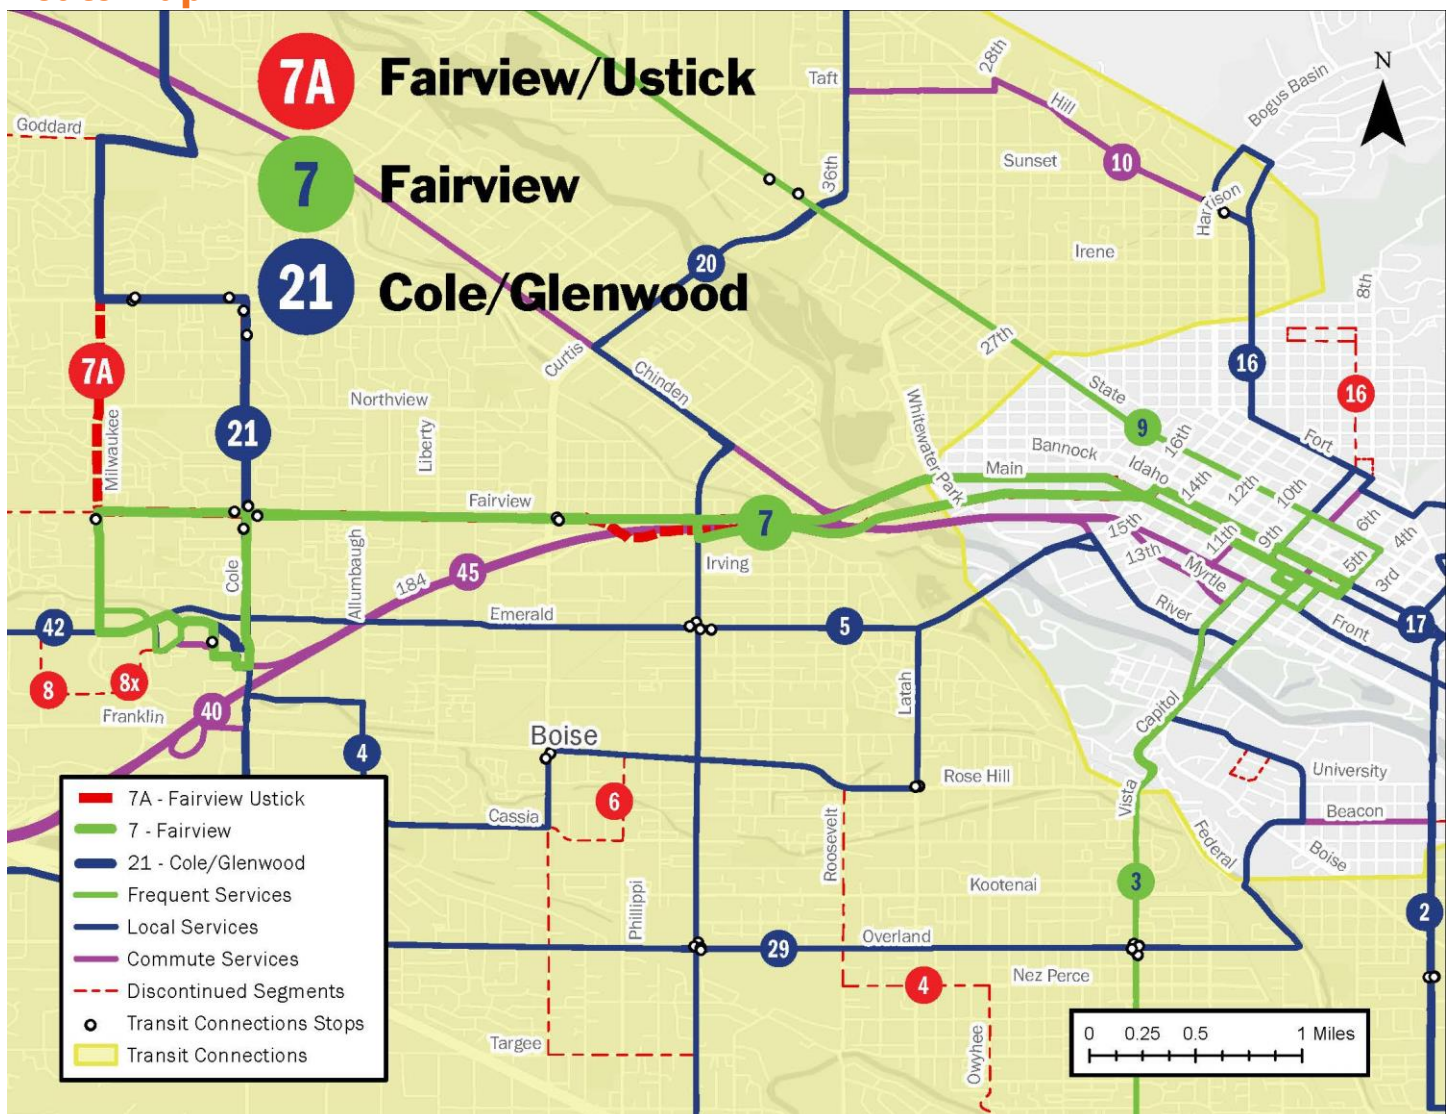

### Route description

- The redesign consolidates Route 7A with the 7B and 12. Consolidation with the 7B will create a more frequent service called the 7 Fairview. Consolidations with the 12 will create a more frequent service called the 21 Cole/Glenwood
- Route 7 will run on weekdays from 5:15 a.m. to 9:45 p.m., with buses arriving every 15 minutes from 5:15 a.m. to 9:30 a.m. and 3:15 p.m. to 6:45 p.m., and every 30 minutes all other times
- Route 7 will also run on Saturdays from 7:45 a.m. to 8:45 p.m. with buses arriving every 30 minutes
- Route 7 will use the connector on-ramp at Orchard rather than Curtis to connect with the revised Route 6 (20 Orchard)
- Route 21 will run on weekdays from 6 a.m. to 7 p.m. arriving every 30 minutes
- Route 21 will also run on Saturdays from 8 a.m. to 7 p.m., arriving every 60 minutes

### Route map

**Saturdays**

Main & 8th to Towne Square Mall				Towne Square Mall to Main & 8th		
Main & 8 <sup>th</sup>	Fairview & Cole	Towne Square Mall		Towne Square Mall	Cole & Fairview	Main & 8 <sup>th</sup>
7:45 pm	8:02 pm	8:08 pm		8:16 pm	8:24 pm	8:38 pm
8:15 PM	8:32 PM	8:38 PM		8:46 PM	8:54 PM	9:08 PM