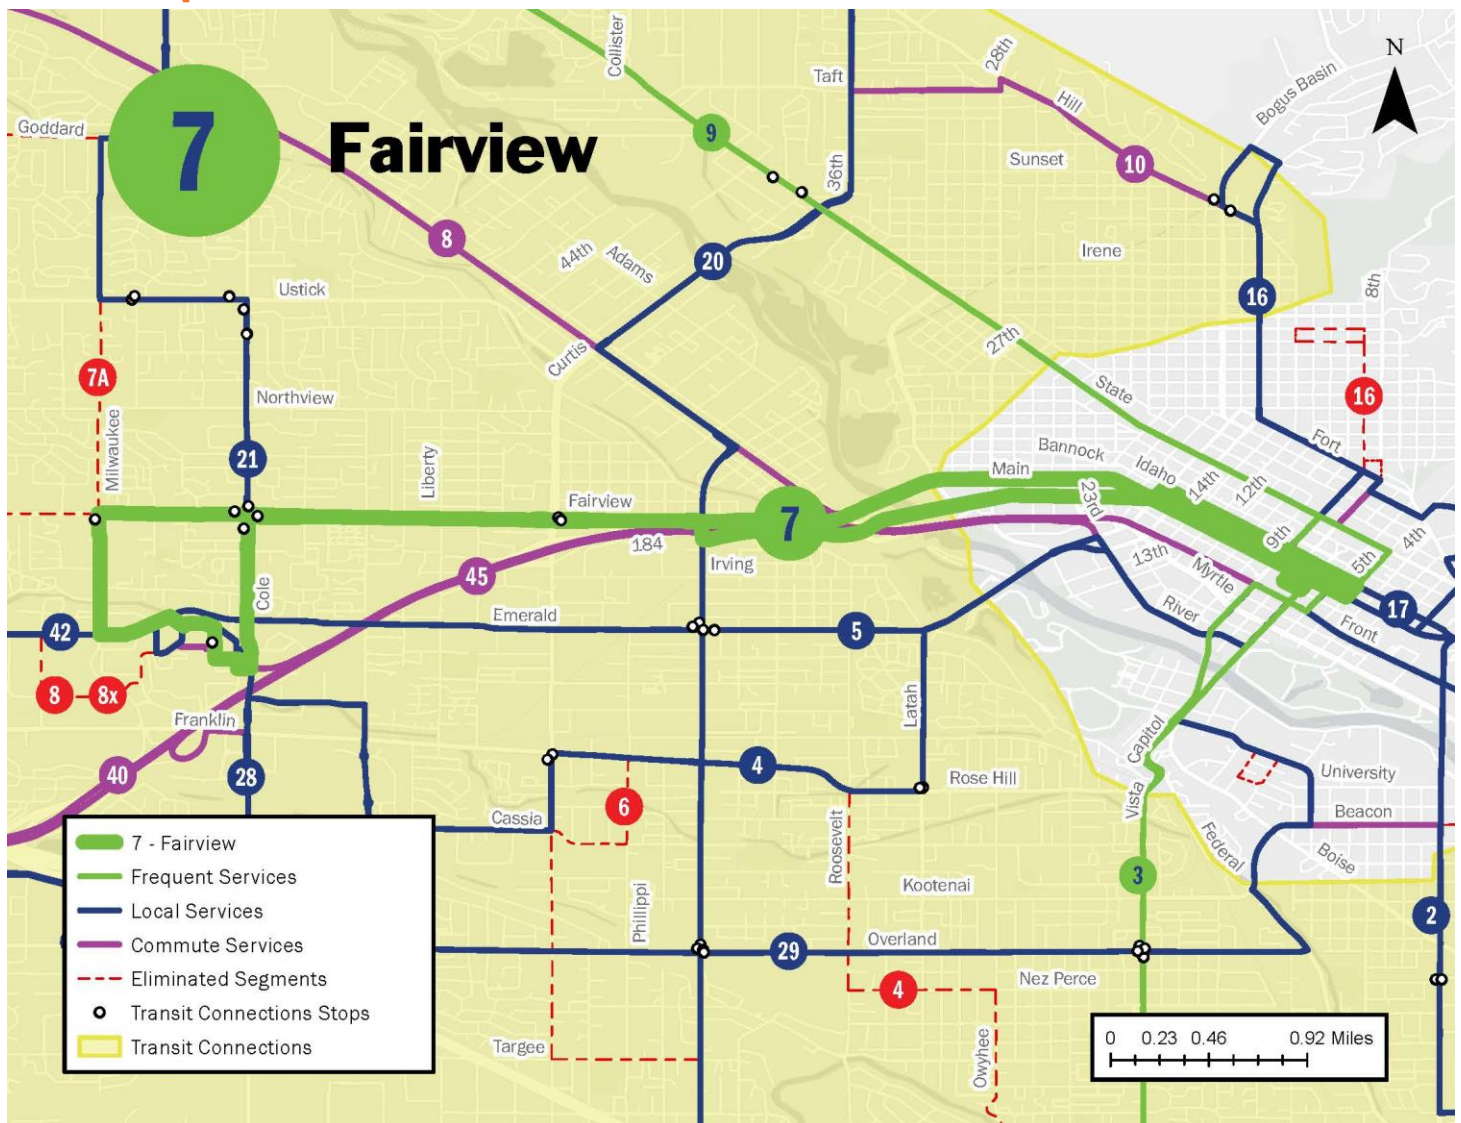

2024 BUS NETWORK REDESIGN

ROUTE 7B FAIRVIEW/TOWNE SQUARE MALL

Route description

- The redesign will consolidate routes 7B and 7A to a more frequent service called Route 7 Fairview
- Route 7 will run on weekdays from 5:15 a.m. to 9:45 p.m., with buses arriving every 15 minutes from 5:15 a.m. to 9:30 a.m. and 3:15 p.m. to 6:45 p.m., and every 30 minutes all other times
- Route 7 will also run on Saturdays from 7:45 a.m. to 8:45 p.m. with buses arriving every 30 minutes
- Route 7 will use the connector on-ramp at Orchard rather than Curtis to connect with the revised Route 6 (Route 20 Orchard)
- Route 7 will use Cole to return to Fairview from Towne Square Mall, improving transfer opportunities for riders coming north of Fairview to downtown Boise

Route map

Proposed schedule

Stops listed below are “time points,” which are major stops we use to ensure buses are on time. There are additional stops between these time points. A full list of current stops can be found at rideVRT.org/7B.