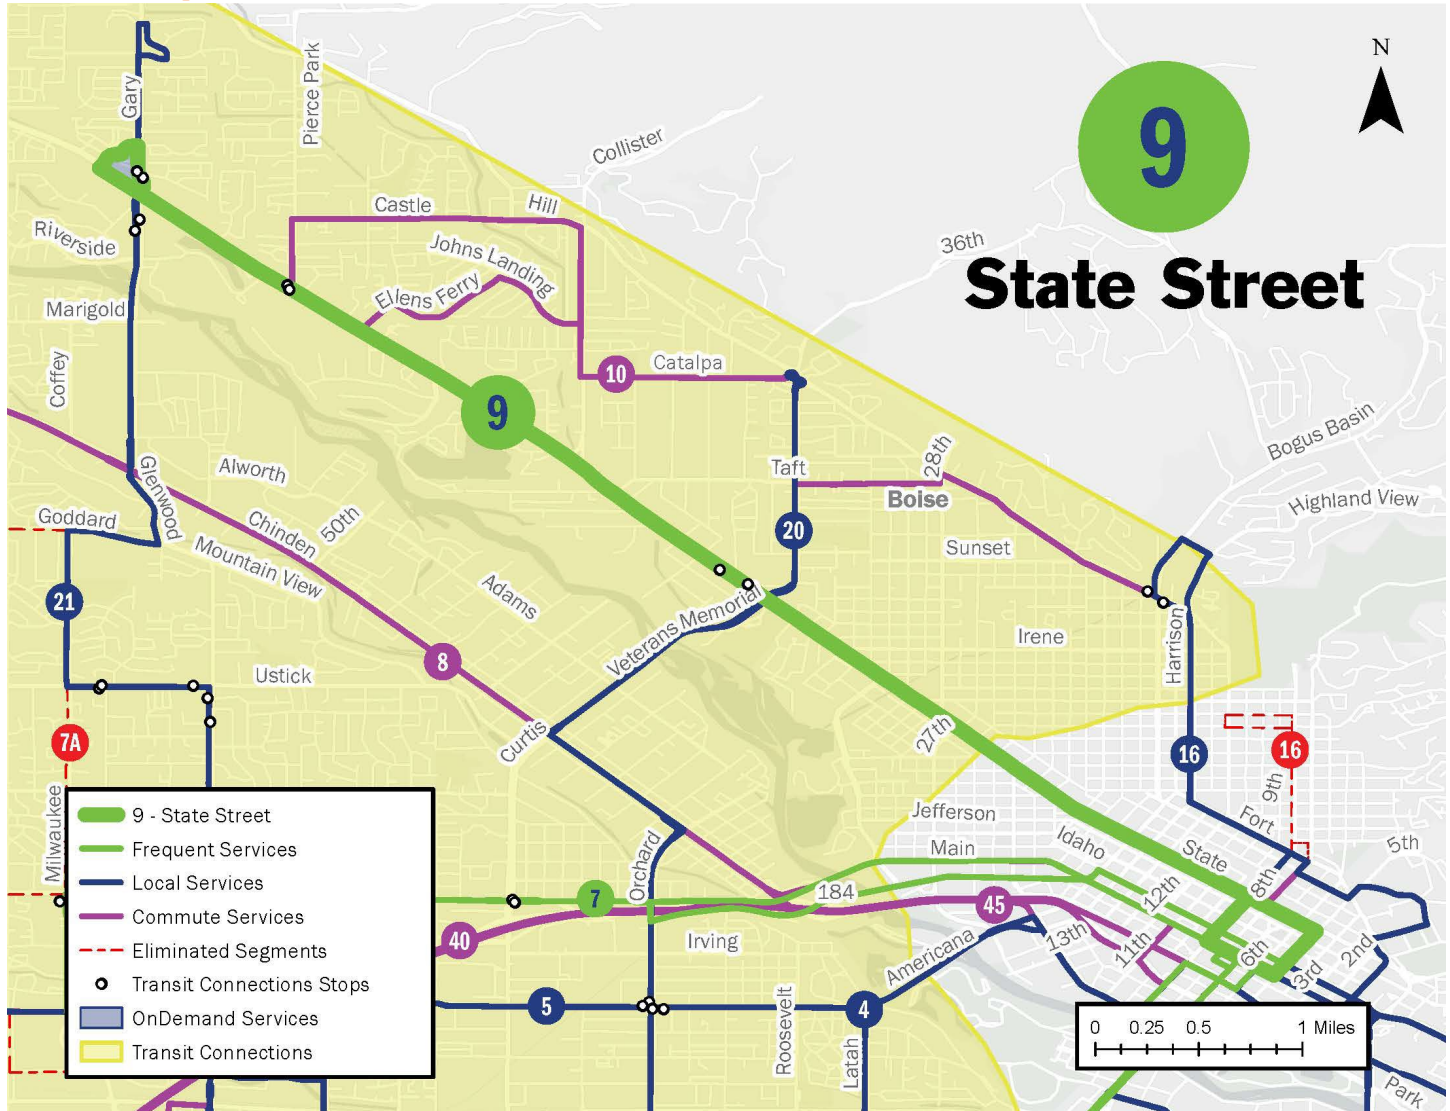

2024 BUS NETWORK REDESIGN

ROUTE 9 STATE STREET

Route description

- There is no proposed change to when or where Route 9 provides service
- Route 9 will continue to run on weekdays from 5:15 a.m. to 9:30 p.m., with buses arriving every 15 minutes from 5:15 a.m. to 9:45 a.m. and 2:45 p.m. to 6:45 p.m., and every 30 minutes all other times
- Route 9 will also continue to run on Saturdays from 7:45 a.m. to 8:45 p.m. with buses arriving every 30 minutes

Route map

Proposed schedule

Stops listed below are “time points,” which are major stops we use to ensure buses are on time. There are additional stops between these time points. A full list of current stops can be found at rideVRT.org/9.

Saturdays

Main & 8 th to Gary Lane			Gary Lane to Main & 8 th		
Main & 8 th	State & 35 th	Gary & Bunch	Gary & Bunch	State & Clover	Main & 8 th
6:15 PM	6:24 PM	6:35 PM	6:41 PM	6:51 PM	7:05 PM
6:45 PM	6:54 PM	7:05 PM	7:11 PM	7:23 PM	7:35 PM
7:15 PM	7:24 PM	7:35 PM	7:41 PM	7:51 PM	8:05 PM
7:45 PM	7:54 PM	8:05 PM	8:11 PM	8:20 PM	8:35 PM
8:15 PM	8:24 PM	8:35 PM	8:41 PM	8:50 PM	9:05 PM
8:45 PM	8:54 PM	9:05 PM			