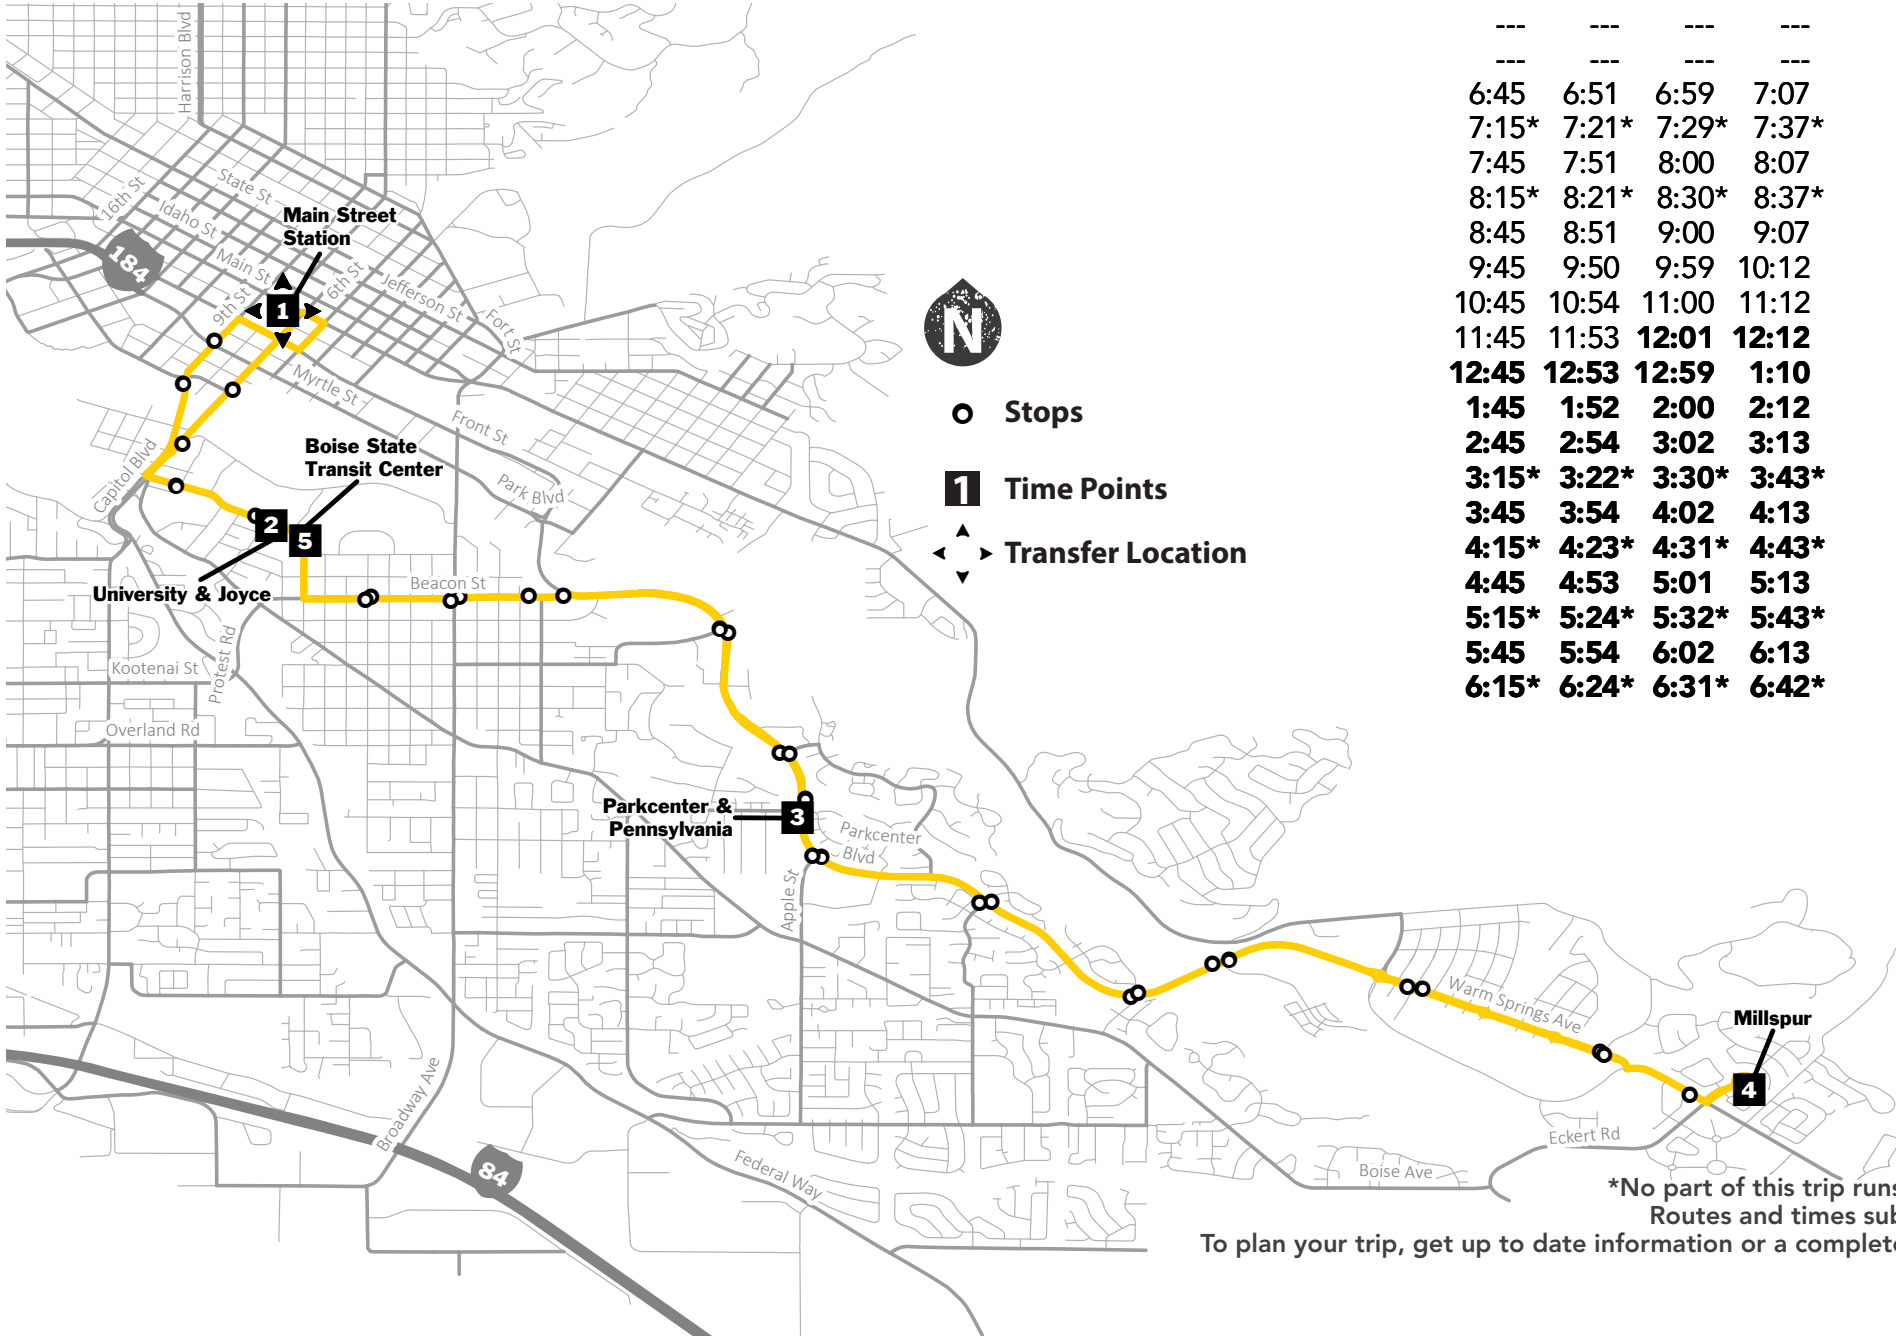

* For route specific hours of operation, please refer to
 the printed or online schedules.

**MAJOR TRANSFER
 LOCATIONS**

- Main Street Station** Routes 1, 2, 3, 4, 5, 6, 10, 16, 17
- Main & 8th** Routes 7A, 7B, 8x, 9, 40, 43
- Boise State**
 University Drive..... Routes 1, 29, 40, 43, 45
- College of Western Idaho**
 Main Campus (E. Opportunity Drive) Routes 40, 42, 45, 150
 Park & Ride Lot Routes 40, 42, 150
- Towne Square Mall**
 By Dillard's..... Routes 5, 7B, 8, 8x, 12, 28, 29,
 42
- Happy Day Transit Center**
 5907 Cleveland Boulevard Routes 40, 42, 43, 150
- Gary & Bunch** Routes 9, 12, 160
- The Village at Meridian**
 Records & Village Routes 30, 45, 160

- Boise City Hall*
- Grove Plaza
- Boise Public Library!
- Julia Davis Park
- Zoo Boise
- Boise Art Museum
- Ann Morrison Park
- Morrison Center
- Boise State University

6 - 10 MIN.

University & Joyce

- Albertsons on Broadway*

Millspur

*Pass Outlet

ROUTE

1

Harris Ranch via Parkcenter

- Stops
- 1** Time Points
- ↔ Transfer Location

DOWNTOWN TO HARRIS RANCH

- 1** Main Street Station
- 2** University & Joyce
- 3** Parkcenter & Pennsylvania
- 4** Millspur