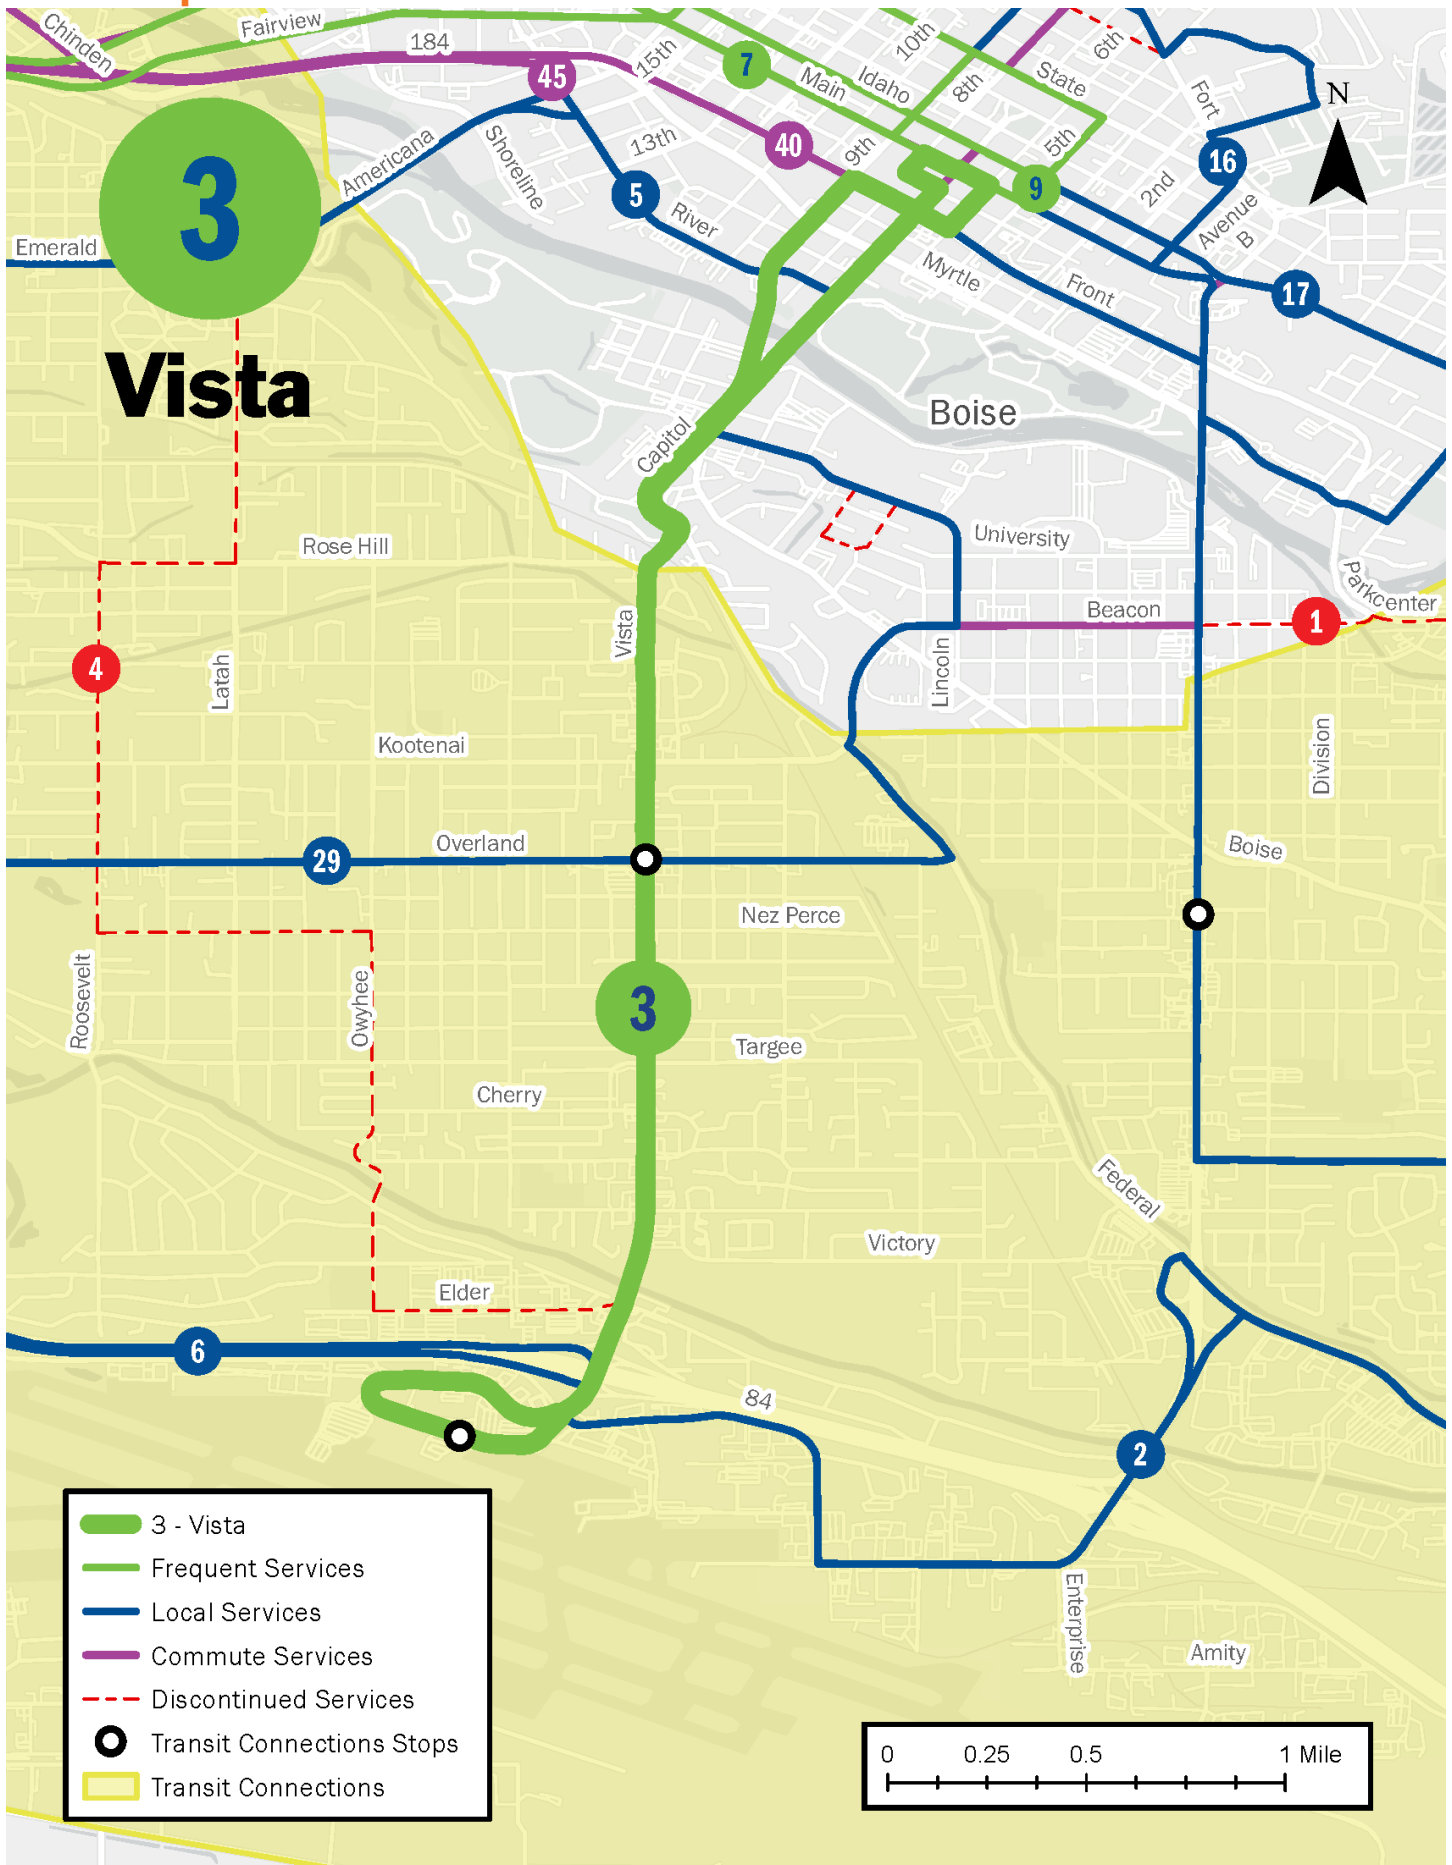

2024 BUS NETWORK REDESIGN PROPOSAL

ROUTE 3 VISTA

Route description

The proposal would increase the frequency of bus arrivals on Route 3. There would be no change to where the route runs. There would also be timing changes from Main Street Station and the Boise Airport to provide better connections to other routes.

Proposed route map and schedule on following pages

Route map

Proposed schedule

Stops listed below are “time points,” which are major stops we use to ensure buses are on time. There are additional stops between these time points. A full list of current stops can be found at rideVRT.org/3.

Weekdays

Main Street Station to Boise Airport				Boise Airport to Main Street Station		
Main Street Station	Vista & Overland	Boise Airport		Boise Airport	Vista & Overland	Main Street Station
7:15 PM	7:25 PM	7:34 PM		6:59 PM	7:06 PM	7:15 PM
7:30 PM	7:40 PM	7:49 PM		7:14 PM	7:21 PM	7:30 PM
7:45 PM	7:55 PM	8:04 PM		7:25 PM	7:32 PM	7:41 PM
8:00 PM	8:10 PM	8:19 PM		7:40 PM	7:47 PM	7:56 PM
8:15 PM	8:25 PM	8:34 PM		7:59 PM	8:06 PM	8:15 PM
8:45 PM	8:55 PM	9:03 PM		8:14 PM	8:21 PM	8:30 PM
9:15 PM	9:25 PM	9:33 PM		8:25 PM	8:32 PM	8:41 PM
				8:59 PM	9:06 PM	9:15 PM
				9:25 PM	9:32 PM	9:40 PM

Saturdays

Main Street Station to Boise Airport				Boise Airport to Main Street Station		
Main Street Station	Vista & Overland	Boise Airport		Boise Airport	Vista & Overland	Main Street Station
8:15 PM	8:25 PM	8:34 PM		7:59 PM	8:06 PM	8:15 PM
8:45 PM	8:55 PM	9:03 PM		8:25 PM	8:32 PM	8:41 PM
9:15 PM	9:25 PM	9:33 PM				