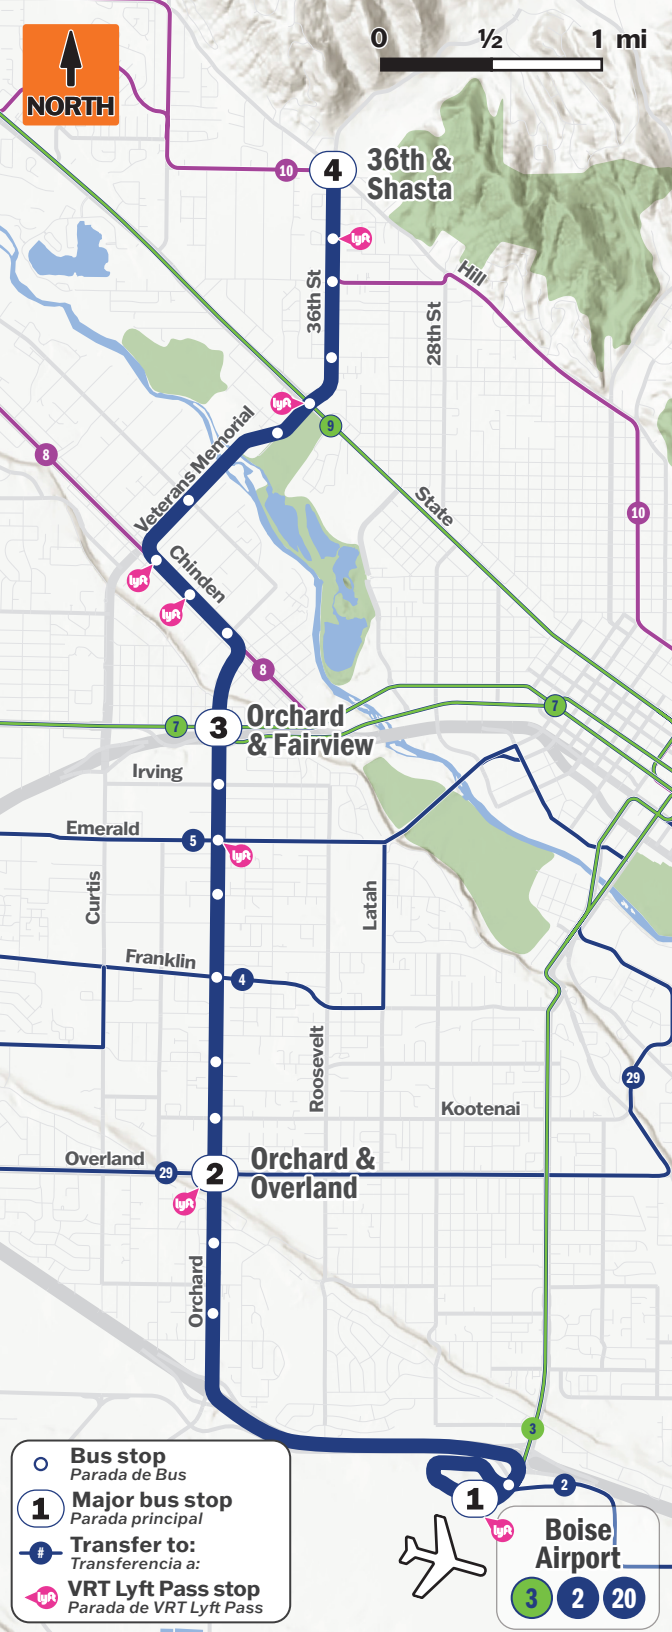

6:50 AM - 9:40 PM	60 min
-------------------	--------

MAJOR STOPS

- BOISE AIRPORT
- ORCHARD & OVERLAND
- ORCHARD & FAIRVIEW
- 36TH & SHASTA

POINTS OF INTEREST

- Orchard Rim
- Hillcrest Elementary School
- Hillcrest Country Club
- Hillcrest Shopping Center
- Boise City/Ada County Housing Authorities
- Idaho Department of Corrections
- Anser Charter School
- Veterans Memorial State Park
- 36th Street Garden Plaza

PRO TIP The timetable and stop list are super useful for trip planning!

Timetable

Main Street Station	Next Major Stop	Major Stop
1	2	3
7:15	7:24	7:34
7:45	7:54	8:04
3:45	3:54	4:04

Stop List

► Read top to bottom for the time a bus departs from major stops

► Read left to right for a bus trip

► The stop list shows every bus stop

► Plan your trip by viewing major stop times before and after your stop

20 Weekday | Día de la Semana

Toward 36th & Shasta **Toward Boise Airport**