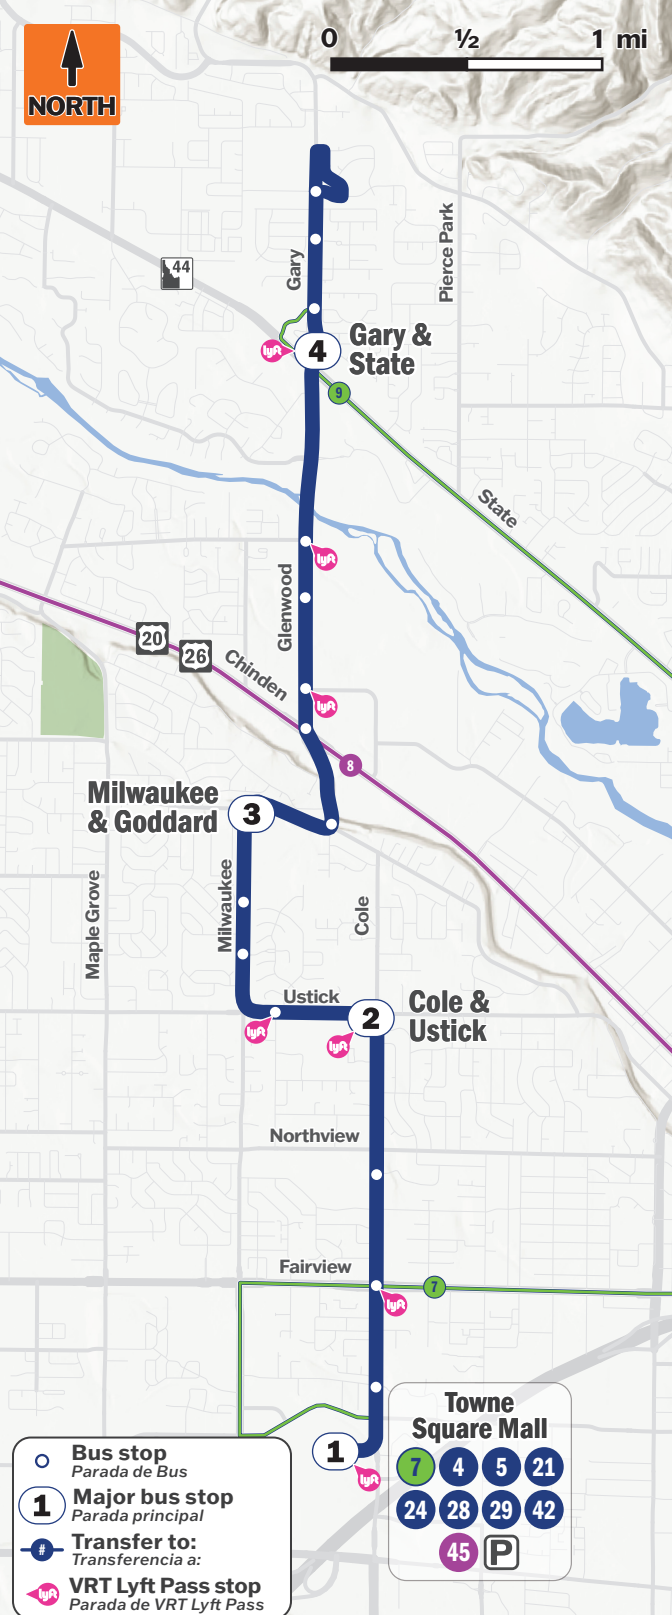

21

Stop List | Parada

Toward Gary & State

Toward Towne Square Mall

1 Towne Square Mall

- Cole & Emerald
- Cole & Cascade
- Cole & Fairview
- Cole & El Caballo

2 Ustick & Cole

- Ustick & Ash Park
- Milwaukee & Bayhill
- Milwaukee & Chesterfield

21 Weekday | Día de la Semana

Toward Gary & State				Toward Towne Square Mall			
Towne Square Mall	Ustick & Cole	Milwaukee & Goddard	Gary & State	Gary & State	Milwaukee & Goddard	Cole & Ustick	Towne Square Mall
1	2	3	4	4	3	2	1
6:30	6:37	6:42	6:47	6:48	7:02	7:07	7:11
7:00	7:08	7:11	7:19	7:20	7:36	7:40	7:45
7:30	7:38	7:41	7:49	7:50	8:03	8:07	8:12
8:00	8:08	8:11	8:18	8:19	8:31	8:36	8:41
8:30	8:38	8:41	8:51	8:52	9:04	9:07	9:11
9:00	9:09	9:12	9:20	9:21	9:32	9:35	9:39
9:30	9:37	9:40	9:47	9:48	10:00	10:04	10:09
10:00	10:06	10:09	10:16	10:17	10:29	10:33	10:39
10:30	10:38	10:41	10:48	10:49	11:01	11:04	11:09
11:00	11:07	11:10	11:17	11:18	11:31	11:35	11:39
11:30	11:37	11:40	11:48	11:49	12:03	12:06	12:11
12:00	12:07	12:10	12:18	12:19	12:31	12:35	12:40
12:30	12:37	12:40	12:48	12:49	1:02	1:06	1:11
1:00	1:08	1:11	1:17	1:18	1:30	1:33	1:38
1:30	1:37	1:40	1:46	1:47	2:01	2:04	2:10
2:00	2:07	2:11	2:18	2:19	2:34	2:38	2:45
2:30	2:38	2:41	2:48	2:49	3:05	3:10	3:17
3:00	3:09	3:14	3:26	3:27	3:42	3:45	3:52
3:30	3:39	3:42	3:50	3:51	4:06	4:10	4:16
4:00	4:09	4:12	4:20	4:21	4:34	4:37	4:43
4:30	4:38	4:41	4:48	4:49	5:02	5:05	5:10
5:00	5:10	5:13	5:22	5:23	5:39	5:42	5:47
5:30	5:39	5:42	5:50	5:51	6:03	6:06	6:11
6:00	6:07	6:10	6:18	6:19	6:33	6:36	6:41
6:30	6:39	6:42	6:49	6:50	7:03	7:06	7:11
7:00	7:07	7:10	7:17	7:18	7:29	7:32	7:37
7:30	7:37	7:40	7:47	7:48	8:00	8:03	8:09

Timetable

Main Street Station	Next Major Stop	Major Stop
1	2	3
7:15	7:24	7:34
7:45	7:54	8:04
3:45	3:54	4:04

Stop List

- 1 Main Street Station
- Previous Bus Stop
- Your Bus Stop
- Next Bus Stop
- 2 Next Major Stop