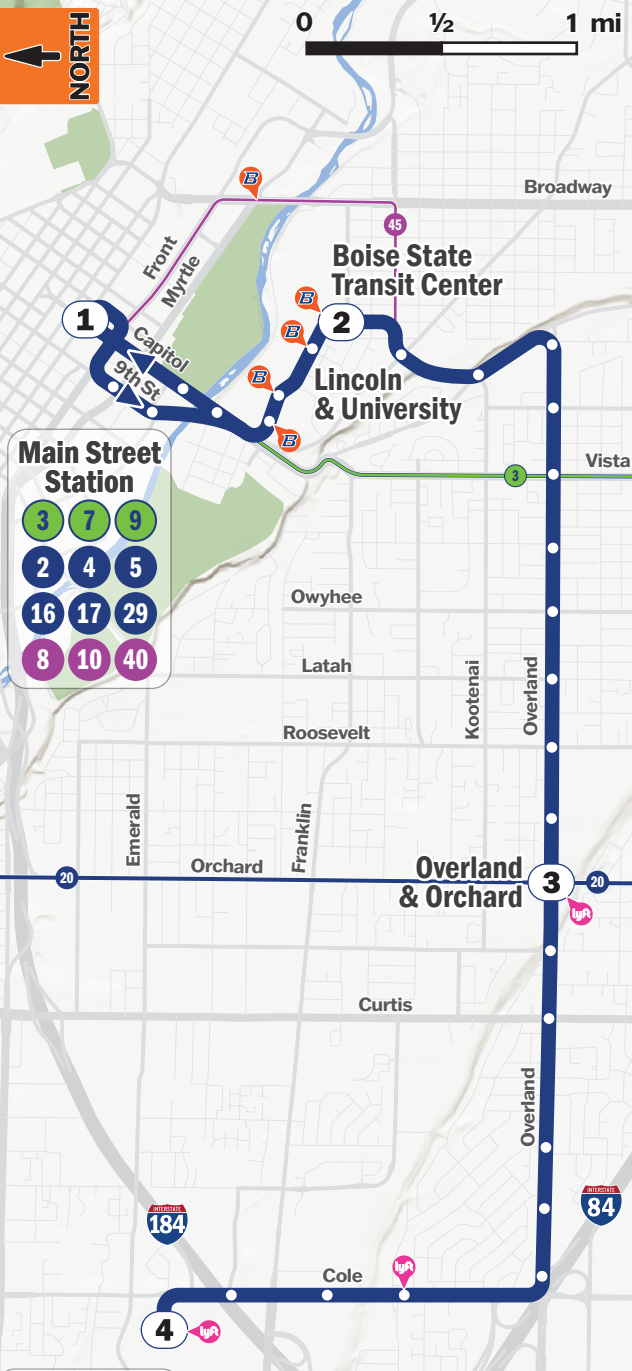

Toward Towne Square Mall

Toward Main Street Station

1 Main Street Station Lower Deck

- 9th & Myrtle
- 9th & River
- University & Earle
- University & Joyce

2 Lincoln & University

- Protest & Boise
- Federal & Kootenai
- Overland & Annett
- Overland & Columbus
- Overland & Vista
- Overland & Shoshone
- Overland & Owyhee
- Overland & Latah
- Overland & Roosevelt
- Overland & Wilson

MAJOR STOPS

- MAIN STREET STATION
- LINCOLN & UNIVERSITY
- OVERLAND & ORCHARD
- TOWNE SQUARE MALL

POINTS OF INTEREST

- Jack's Urban Meeting Place
- Boise Public Library
- Ann Morrison Park
- Boise State University
- Albertsons
- Country Club Plaza
- Hillcrest Shopping Center
- Overland Park Shopping Center
- Bishop Kelly High School

Main Street Station

3 7 9
2 4 5
16 17 29
8 10 40

Towne Square Mall

7 4 5 21
24 28 29 42
45 P

- Bus stop Parada de Bus
- 1** Major bus stop Parada principal
- Transfer to: Transferencia a:
- Bronco Shuttle stop Parada de Bronco Shuttle
- VRT Lyft Pass stop Parada de VRT Lyft Pass