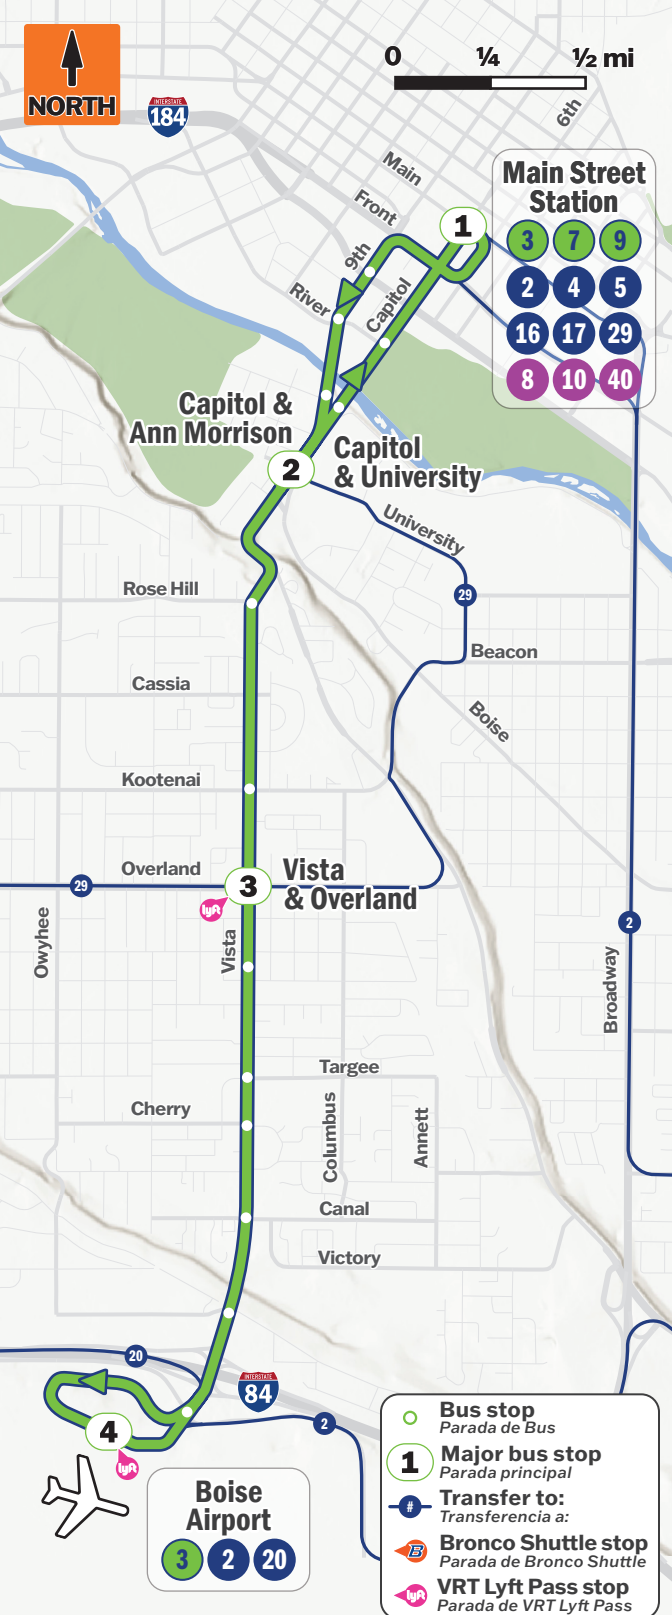

Toward Boise Airport

Toward Main Street Station

1 Main Street Station Lower Deck

- 9th & Myrtle
- 9th & River
- 9th & Royal

2 Capitol & Ann Morrison

- Vista & Grover
- Vista & Cassia
- Vista & Kootenai

3 Vista & Overland

3 Vista & Overland

- Vista & Kootenai
- Vista & Cassia
- Vista & Grover

2 Capitol & University

- Capitol & Cesar Chavez
- Capitol & River

1 Main Street Station Lower Deck

PRO TIP The timetable and stop list are super useful for trip planning!

Saturday Sábado	A bus comes every Un autobús llega cada	
7:15 AM - 9:00 PM	30 min	

MAJOR STOPS

- MAIN STREET STATION
- CAPITOL & ANN MORRISON
- VISTA & OVERLAND
- BOISE AIRPORT

POINTS OF INTEREST

- Boise City Hall
- Boise State University
- Boise Union Depot
- Rhodes Skate Park
- Hawthorn Elementary
- Shoshone Park
- Albertsons