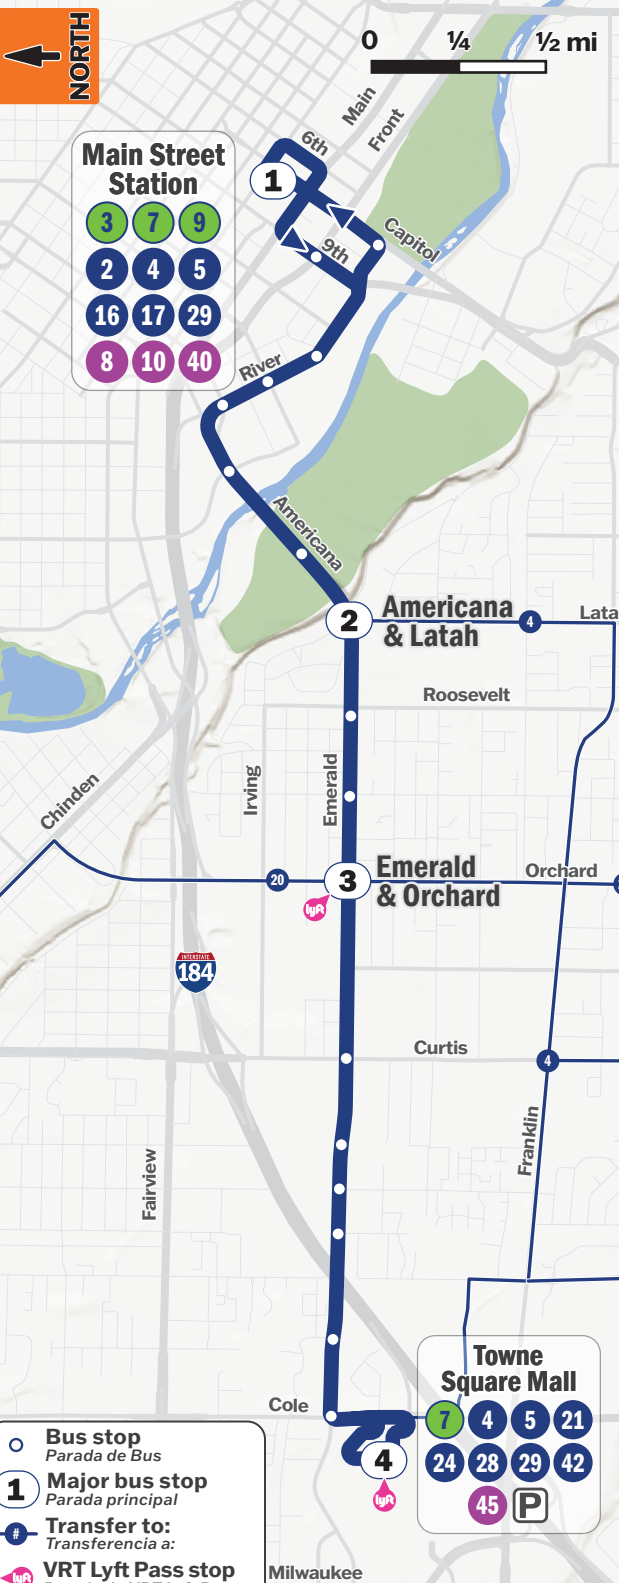

5

Stop List | Parada

Toward Towne Square Mall

Toward Main Street Station

- 1 Main Street Station Lower Deck
- 9th & Myrtle
- River & Pioneer
- River & 13th
- River & 15th
- Americana & Shoreline
- Americana & Kathryn Albertson Park
- 2 Americana & Latah
- Emerald & Wilson
- Emerald & Garden
- 3 Emerald & Orchard
- Emerald & Curtis
- Emerald & Hartman
- Emerald & Liberty
- Emerald & Camelot
- Cole & Emerald
- 4 Towne Square Mall

MAJOR STOPS

- MAIN STREET STATION
- AMERICANA & LATAH
- EMERALD & ORCHARD
- TOWNE SQUARE MALL

POINTS OF INTEREST

- Boise City Hall
- Boise Art Museum
- Ann Morrison Park
- Morris Hill Cemetary
- Ada County Juvenile Services
- Saint Alphonsus Regional Medical Center
- Full Circle Health Emerald Clinic
- Full Circle Health Wellness Center

**5 Saturday | Sábado**

Toward Towne Square Mall				Toward Main Street Station			
Main Street Station Lower	Americana & Latah	Emerald & Orchard	Towne Square Mall	Towne Square Mall	Emerald & Orchard	Americana & Latah	Main Street Station Lower
<b>1</b>	<b>2</b>	<b>3</b>	<b>4</b>	<b>4</b>	<b>3</b>	<b>2</b>	<b>1</b>
8:00	8:09	8:11	8:18	8:20	8:28	8:30	8:37
9:00	9:09	9:11	9:17	9:20	9:28	9:30	9:37
10:00	10:10	10:12	10:17	10:20	10:29	10:31	10:39
11:00	11:11	11:13	11:18	11:20	11:29	11:31	11:39
<b>12:00</b>	<b>12:09</b>	<b>12:11</b>	<b>12:17</b>	<b>12:20</b>	<b>12:29</b>	<b>12:31</b>	<b>12:39</b>
<b>1:00</b>	<b>1:10</b>	<b>1:12</b>	<b>1:18</b>	<b>1:20</b>	<b>1:29</b>	<b>1:31</b>	<b>1:39</b>
<b>2:00</b>	<b>2:09</b>	<b>2:11</b>	<b>2:17</b>	<b>2:20</b>	<b>2:29</b>	<b>2:31</b>	<b>2:38</b>
<b>3:00</b>	<b>3:09</b>	<b>3:11</b>	<b>3:16</b>	<b>3:20</b>	<b>3:29</b>	<b>3:31</b>	<b>3:39</b>
<b>4:00</b>	<b>4:09</b>	<b>4:11</b>	<b>4:17</b>	<b>4:20</b>	<b>4:30</b>	<b>4:32</b>	<b>4:39</b>
<b>5:00</b>	<b>5:09</b>	<b>5:12</b>	<b>5:17</b>	<b>5:20</b>	<b>5:29</b>	<b>5:31</b>	<b>5:38</b>
<b>6:00</b>	<b>6:10</b>	<b>6:12</b>	<b>6:19</b>	<b>6:20</b>	<b>6:29</b>	<b>6:31</b>	<b>6:38</b>