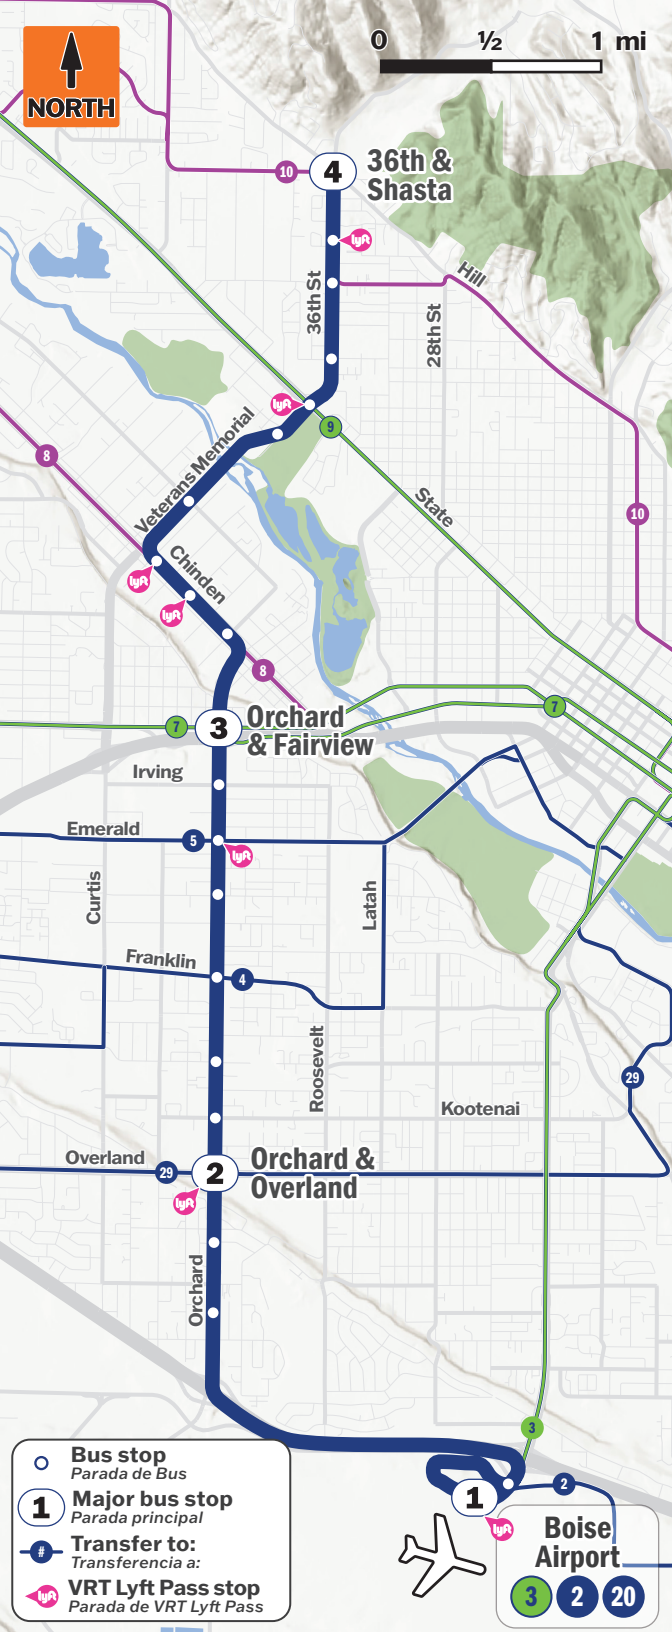

MAJOR STOPS

- BOISE AIRPORT
- ORCHARD & OVERLAND
- ORCHARD & FAIRVIEW
- 36TH & SHASTA

POINTS OF INTEREST

- Orchard Rim
- Hillcrest Elementary School
- Hillcrest Country Club
- Hillcrest Shopping Center
- Boise City/Ada County Housing Authorities
- Idaho Department of Corrections
- Anser Charter School
- Veterans Memorial State Park
- 36th Street Garden Plaza

PRO TIP The timetable and stop list are super useful for trip planning!

- ▶ Read top to bottom for the time a bus departs from major stops
- ▶ Read left to right for a bus trip
- ▶ The stop list shows every bus stop
- ▶ Plan your trip by viewing major stop times before and after your stop

Timetable

Main Street Station	Next Major Stop	Major Stop
1	2	3
7:15	7:24	7:34
7:45	7:54	8:04
3:45	3:54	4:04

Stop List

20 Weekday | Día de la Semana

Toward 36th & Shasta **Toward Boise Airport**

Boise Airport	Orchard & Overland	Orchard & Fairview	36th & Shasta	36th & Shasta	Orchard & Fairview	Orchard & Overland	Boise Airport
1	2	3	4	4	3	2	1
6:02	6:10	6:17	6:26	6:26	6:34	6:41	6:50
6:32*	6:40*	6:47*	6:56*	6:56*	7:04*	7:11*	7:20*
7:02	7:12	7:21	7:31	7:31	7:39	7:49	8:00
7:32*	7:42*	7:51*	8:01*	8:01*	8:09*	8:19*	8:30*
8:02	8:12	8:21	8:31	8:31	8:39	8:49	9:00
9:02	9:12	9:21	9:31	9:31	9:39	9:49	10:00
10:02	10:12	10:21	10:29	10:29	10:37	10:47	10:56
11:02	11:12	11:21	11:29	11:29	11:37	11:47	11:56
12:02	12:12	12:21	12:29	12:29	12:37	12:47	12:56
1:02	1:12	1:21	1:29	1:29	1:37	1:47	1:56
2:02	2:12	2:21	2:29	2:29	2:37	2:47	2:56
3:02	3:12	3:21	3:29	3:29	3:37	3:51	4:03
4:02	4:12	4:21	4:31	4:31	4:39	4:53	5:05
4:32*	4:42*	4:51*	5:01*	5:01*	5:09*	5:23*	5:35*
5:02	5:12	5:21	5:31	5:31	5:39	5:53	6:05
5:32*	5:42*	5:51*	6:01*	6:01*	6:09*	6:23*	6:35*
6:02	6:12	6:21	6:31	6:31	6:39	6:53	7:05
6:32*	6:42*	6:51*	7:01*	7:01*	7:09*	7:23*	7:35*
7:02	7:12	7:21	7:31	7:31	7:39	7:53	8:05