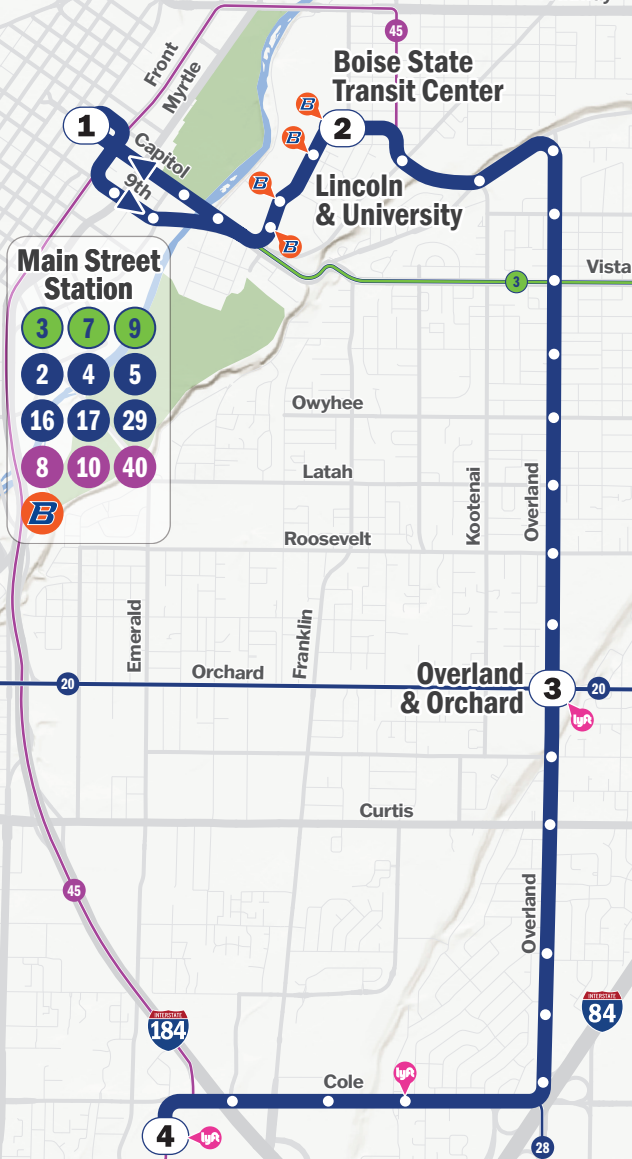

30-60 MINUTES

Monday-Friday
Lunes-Viernes

6:45 AM - 9:15 AM	30 min
9:15 AM - 3:15 PM	60 min
3:15 PM - 6:45 PM	30 min

Saturday
Sábado

8:30 AM - 6:45 PM	60 min
-------------------	--------

MAJOR STOPS

- MAIN STREET STATION
- LINCOLN & UNIVERSITY
- OVERLAND & ORCHARD
- TOWNE SQUARE MALL

Main Street Station

3 7 9
2 4 5
16 17 29
8 10 40

Towne Square Mall

7 4 5 21
24 28 29 42
45 P

Bus stop
Parada de Bus

1 Major bus stop
Parada principal

Transfer to:
Transferencia a:

Bronco Shuttle stop
Parada de Bronco Shuttle

VRT Lyft Pass stop
Parada de VRT Lyft Pass

29 Weekday | Día de la Semana

Toward Towne Square Mall				Toward Main Street Station			
Main Street Station Lower	Lincoln & University	Overland & Orchard	Towne Square Mall	Towne Square Mall	Overland & Orchard	Boise State Transit Center	Main Street Station Lower
1 → 2 → 3 → 4				4 → 3 → 2 → 1			
—	—	—	—	6:45*	6:57*	7:07*	7:12*
—	—	—	—	7:15	7:26	7:37	7:41
7:10*	7:18*	7:29*	7:40*	7:45*	7:59*	8:08*	8:15*
7:40	7:48	7:58	8:08	8:15	8:26	8:37	8:42
8:10*	8:18*	8:29*	8:39*	8:45*	8:56*	9:07*	9:10*
8:40	8:49	8:58	9:07	9:15	9:26	9:36	9:41
9:10*	9:18*	9:28*	9:36*	—	—	—	—
9:40	9:49	9:58	10:07	10:15	10:26	10:39	10:45
10:40	10:47	10:58	11:08	11:15	11:26	11:37	11:41
11:40	11:50	12:03	12:13	12:15	12:30	12:42	12:46
12:40	12:50	12:59	1:08	1:15	1:27	1:38	1:40
1:40	1:49	2:01	2:12	2:15	2:29	2:41	2:47
2:40	2:49	3:00	3:09	3:15	3:32	3:44	3:48
3:10*	3:18*	3:32*	3:42*	3:45*	3:58*	4:12*	4:16*
3:40	3:49	4:03	4:11	4:15	4:31	4:43	4:45
4:10*	4:21*	4:35*	4:45*	4:45*	5:01*	5:11*	5:17*
4:40	4:49	5:03	5:12	5:15	5:31	5:43	5:46
5:10*	5:23*	5:30*	5:41*	5:45*	6:01*	6:13*	6:16*
5:40	5:51	6:03	6:13	6:15	6:29	6:40	6:45
6:10*	6:22*	6:32*	6:39*	6:45*	6:56*	7:07*	7:11*
6:40	6:49	6:59	7:05				