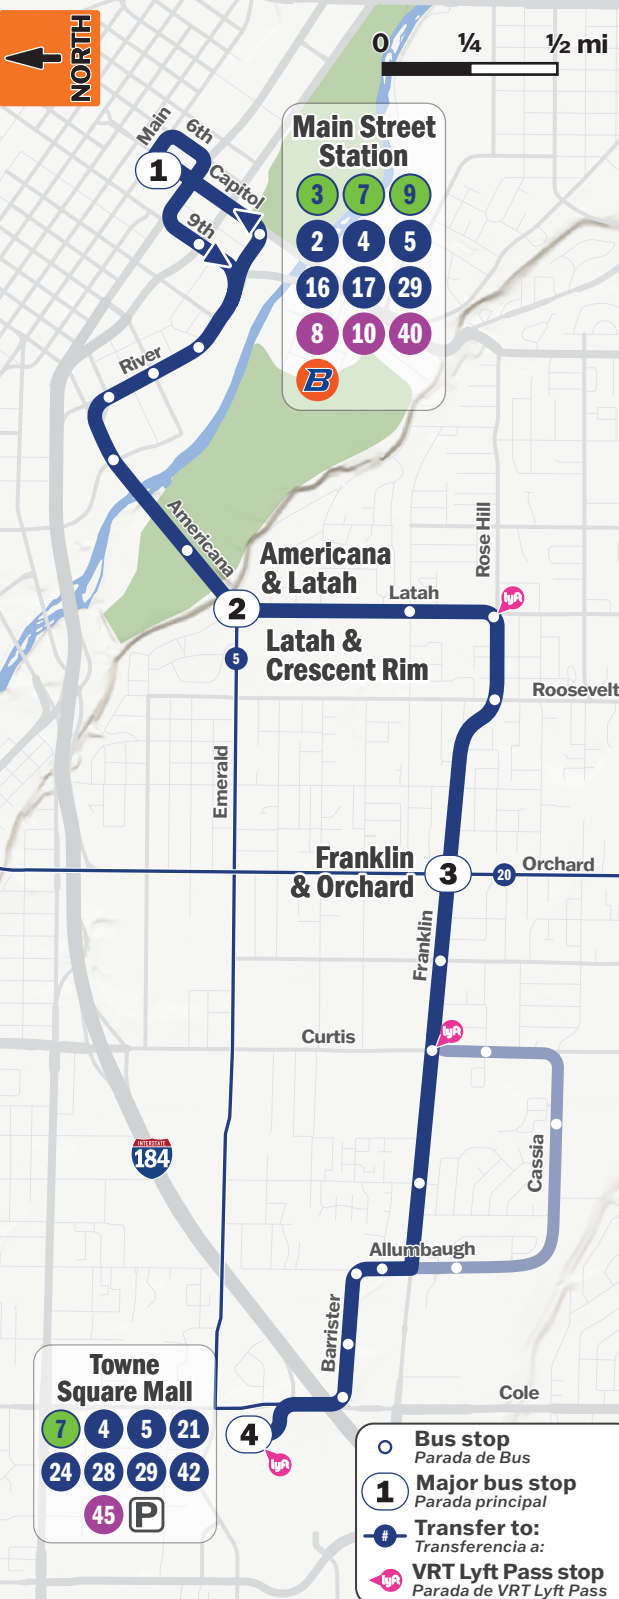

60 MINUTES

Monday-Friday
 Lunes-Viernes
 6:30 AM - 7:00 PM

A bus comes every
 Un autobús llega cada
 60 min

Saturday
 Sábado
 No Saturday Service
 Sin servicio los sábados

MAJOR STOPS

- MAIN STREET STATION
- LATAH & CRESCENT RIM
- FRANKLIN & ORCHARD
- TOWNE SQUARE MALL

POINTS OF INTEREST

- Boise Art Museum
- Ann Morrison Park
- Morris Hill Cemetary
- Borah High School
- Borah Park
- Bishop Kelly High School

4 Weekday | Día de la Semana

Toward Towne Square Mall

Main Street Station Lower Deck	Latah & Crescent Rim	Franklin & Orchard	Towne Square Mall
1	2	3	4
—	—	—	—
7:00	7:09	7:14	7:25
8:00	8:10	8:14	8:20
9:00	9:09	9:13	9:20
10:00	10:09	10:14	10:21
11:00	11:09	11:14	11:21
12:00	12:09	12:14	12:21
1:00	1:09	1:14	1:21
2:00	2:09	2:14	2:22
3:00	3:08	3:14	3:28
4:00	4:10	4:16	4:24
5:00	5:12	5:18	5:26
6:00	6:10	6:16	6:24
7:00	7:08	7:12	7:18

Los horarios de impresión están sujetos a cambios. Para obtener información actualizada, visite ridevrt.org/routes

4 Weekday | Día de la Semana

Toward Main Street Station

Towne Square Mall	Franklin & Orchard	Americana & Latah	Main Street Station Lower Deck
4	3	2	1
6:30	6:37	6:43	6:50
7:30	7:41	7:47	7:55
8:30	8:39	8:44	8:52
9:30	9:38	9:43	9:50
10:30	10:38	10:43	10:49
11:30	11:39	11:44	11:50
12:30	12:38	12:43	12:50
1:30	1:41	1:46	1:53
2:30	2:39	2:44	2:50
3:30	3:43	3:48	3:54
4:30	4:38	4:43	4:51
5:30	5:41	5:46	5:53
6:30	6:37	6:42	6:47