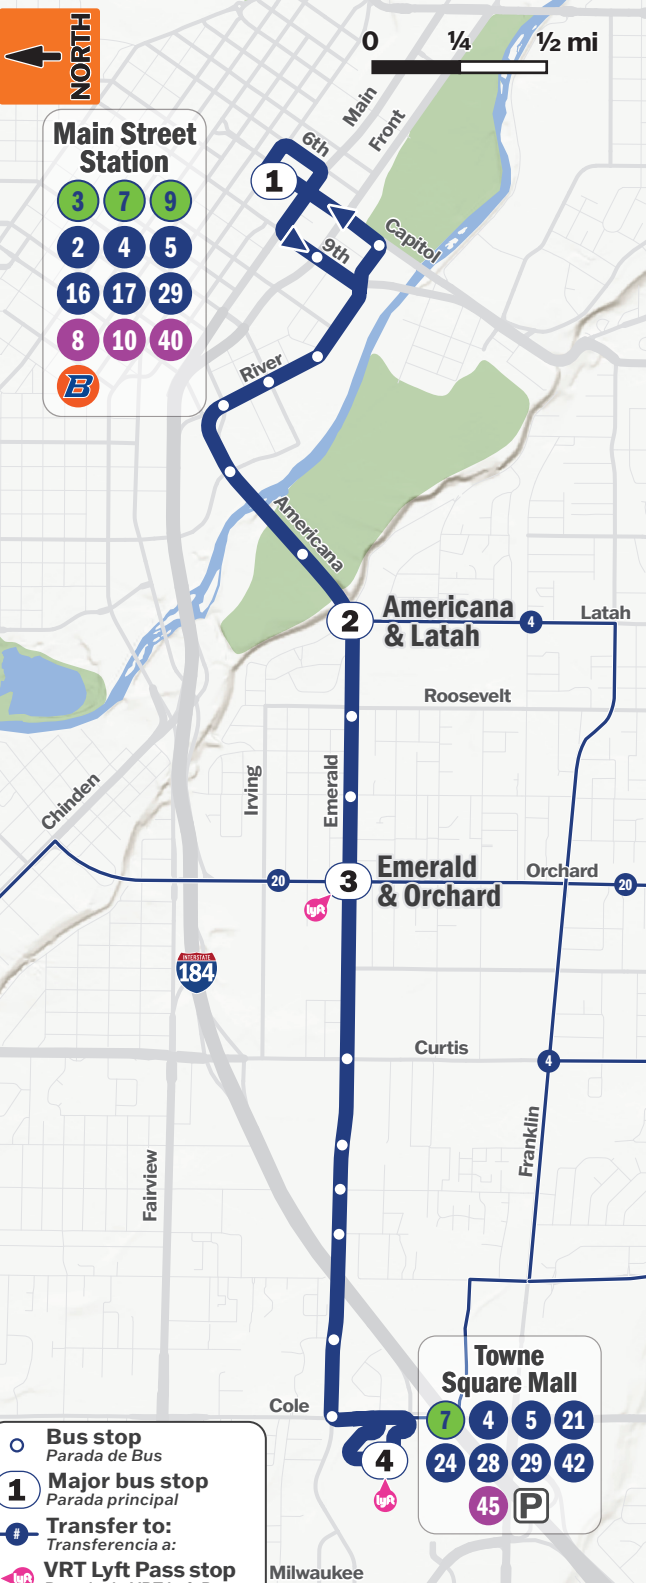

5 Weekday | Día de la Semana

Toward Towne Square Mall				Toward Main Street Station			
Main Street Station Lower	Americana & Latah	Emerald & Orchard	Towne Square Mall	Towne Square Mall	Emerald & Orchard	Americana & Latah	Main Street Station Lower
1 → 2 → 3 → 4				4 → 3 → 2 → 1			
—	—	—	—	6:15	6:23	6:25	6:32
6:20*	6:28*	6:30*	6:36*	6:45*	6:53*	6:55*	7:02*
6:50	6:59	7:01	7:08	7:15	7:23	7:26	7:33
7:20*	7:29*	7:32*	7:39*	7:45*	7:53*	7:55*	8:02*
7:50	8:00	8:02	8:07	8:15	8:24	8:26	8:34
8:20*	8:29*	8:32*	8:37*	8:45*	8:54*	8:56*	9:04*
8:50	9:00	9:02	9:07	9:15	9:29	9:31	9:37
9:50	10:00	10:03	10:09	10:15	10:24	10:26	10:33
10:50	11:00	11:02	11:07	11:15	11:24	11:27	11:35
11:50	12:00	12:02	12:09	12:15	12:24	12:26	12:33
12:50	1:00	1:03	1:09	1:15	1:23	1:25	1:33
1:50	2:00	2:03	2:10	2:15	2:26	2:28	2:36
2:50	3:00	3:02	3:10	3:15	3:25	3:27	3:35
3:20*	3:29*	3:32*	3:40*	3:45*	3:55*	3:57*	4:05*
3:50	3:59	4:02	4:09	4:15	4:26	4:28	4:35
4:20*	4:29*	4:32*	4:40*	4:45*	4:53*	4:55*	5:02*
4:50	5:01	5:04	5:11	5:15	5:24	5:26	5:33
5:20*	5:30*	5:32*	5:39*	5:45*	5:56*	5:58*	6:05*
5:50	6:00	6:02	6:09	6:15	6:23	6:25	6:31
6:20*	6:28*	6:30*	6:36*				
6:50	6:58	6:59	7:05				

Print schedules are subject to change. For up-to-date information, visit ridevrt.org/routes

Los horarios de impresión están sujetos a cambios. Para obtener información actualizada, visite ridevrt.org/routes

5 Saturday | Sábado

Toward Towne Square Mall				Toward Main Street Station			
Main Street Station Lower	Americana & Latah	Emerald & Orchard	Towne Square Mall	Towne Square Mall	Emerald & Orchard	Americana & Latah	Main Street Station Lower
1 → 2 → 3 → 4				4 → 3 → 2 → 1			
8:00	8:09	8:11	8:18	8:20	8:28	8:30	8:37
9:00	9:09	9:11	9:17	9:20	9:28	9:30	9:37
10:00	10:10	10:12	10:17	10:20	10:29	10:31	10:39
11:00	11:11	11:13	11:18	11:20	11:29	11:31	11:39
12:00	12:09	12:11	12:17	12:20	12:29	12:31	12:39
1:00	1:10	1:12	1:18	1:20	1:29	1:31	1:39
2:00	2:09	2:11	2:17	2:20	2:29	2:31	2:38
3:00	3:09	3:11	3:16	3:20	3:29	3:31	3:39
4:00	4:09	4:11	4:17	4:20	4:30	4:32	4:39
5:00	5:09	5:12	5:17	5:20	5:29	5:31	5:38
6:00	6:10	6:12	6:19	6:20	6:29	6:31	6:38

PRO TIP The timetable and stop list are super useful for trip planning!

- Read top to bottom for the time a bus departs from major stops
- Read left to right for a bus trip
- The stop list shows every bus stop
- Plan your trip by viewing major stop times before and after your stop

Timetable

Main Street Station	Next Major Stop	Major Stop
1	2	3
7:15	7:24	7:34
7:45	7:54	8:04
3:45	3:54	4:04

Stop List

PM times are **BOLDED** *Trips do not run on reduced service days
Los horarios PM están en NEGRITA *Los autobuses no operan en días de servicio reducido
Muda wa alalisi ni umi na mida wa jioni ni **BOLDED** *Safari hazifanyi siku za huduma iliyopunguzwa
время для поездок после 1200 обеда выделено жирным шрифтом
*Поездки не осуществляются в дни сокращенного обслуживания.

How to Ride | Cómo Viajar
Las traducciones están disponibles en rideVRT.org/how