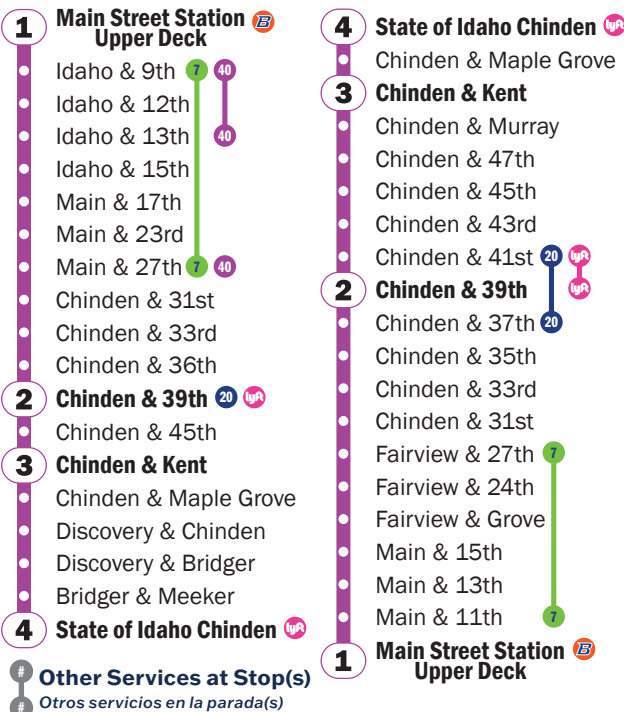

Toward State of Idaho Chinden Campus

Toward Main Street Station

This route serves VRT Lyft Pass stops

The VRT Lyft Pass is available at select locations. We know your destination might be a little far from your bus stop. VRT Lyft Pass expands your transit options to get you to and from your bus stop!

AVAILABLE MON-FRI 6:00 AM - 10:00 PM
SAT 7:30 AM - 6:00 PM

VRT Lyft Pass You pay \$2, VRT pays \$6

(If your selected ride exceeds \$8, the remaining balance will be charged to your default payment method)

- 01 Get the app**
Download the Lyft app and set up an account (if you don't have one already).
- 02 Load the code**
Select "Payment" from the menu and "Enter Lyft Pass". Enter code: "VRT"
- 03 Schedule your ride**
Schedule your trip to or from a qualifying bus stop within the VRT Lyft Pass Coverage area.
- 04 Take a ride**
Enjoy discounted fares and connections to VRT routes!

Timetable

Main Street Station	Next Major Stop	Major Stop
1	2	3
7:15	7:24	7:34
7:45	7:54	8:04
3:45	3:54	4:04

Stop List

- 1 Main Street Station
- Previous Bus Stop
- Your Bus Stop
- Next Bus Stop
- 2 Next Major Stop